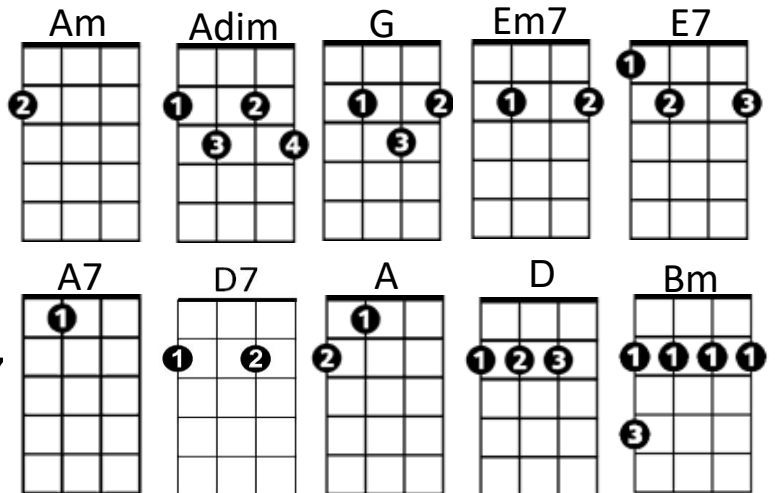

Am **Adim**
Some things in life are bad,
G **Em7**
They can really make you mad
Am **Adim** **G** **Em7**
Other things just make you swear and curse
Am **Adim**
When you're chewing on life's gristle
G **E7**
Don't grumble, give a whistle
A7 **D7**
And this'll help things turn out for the best

Chorus:

G **Em7** **Am** **D7** **G**
And always look on the bright side of life
Em7 **Am** **D7**
G **Em7** **Am** **D7** **G** **Em7** **Am** **D7**
Always look on the light side of life

Am **Adim**
If life seems jolly rotten,
G **Em7**
There's some thing you've forgotten
Am **Adim**
And that's to laugh and smile
G **Em7**
And dance and sing.
Am **Adim**
When you're feeling in the dumps,
G **E7**
Don't be silly chumps
A7 **D7**
Just purse your lips and whistle - that's the thing

(Chorus)

Am **Adim** **G** **Em7**
For life is quite absurd and death's the final word
Am **Adim** **G** **Em7**
You must always face the curtain with a bow
Am **Adim** **G** **Em7**
Forget about your sin - give the audience a grin
A7 **D7**
Enjoy it - it's your last chance anyhow.

G **Em7** **Am** **D7** **G**
So always look on the bright side of death
Em7 **Am** **D7**
G **Em7** **Am** **D7** **G**
Just before you draw your terminal breath
Em7 **Am** **D7**
Am **Adim** **G** **Em7**
Life's a piece of s - t when you look at it
Am **Adim** **G** **Em7**
Life's a laugh and death's a joke, it's true
Am **Adim**
You'll see it's all a show,
G **E7**
keep 'em laughing as you go
A7 **D7**
Just remember that the last laugh is on you

G **Em7** **Am** **D7** **G**
And always look on the bright side of life
Em7 **Am** **D7**
G **Em7** **Am** **D7** **G** **Em7** **Am** **D7**
Always look on the right side of life
(Come on guys, cheer up)
A **D** **Bm** **E7** **A** **D** **Bm** **E7**
Always look on the bright side of life
A **D** **Bm** **E7** **A** **D** **Bm** **E7**
Always look on the right side of life