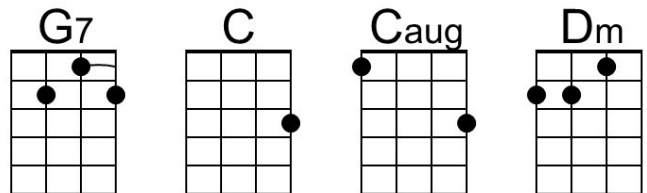

Galaxy Song (Eric Idle & John DuPrez, ca. 1983) (F) **GCEA**

Spoken with single strum:

Fdim7 **F**
 Whenever life gets you down, Mrs. Brown
Fdim7 **C7**
 And things seem hard or tough
Fdim7 **F** **D7**
 And people are stupid, ob-noxious or daft
G7 **C** **C7**
 And you feel that you've had quite e-nough

F **Caug** **Dm** **F**
 Our galaxy itself contains a hundred billion stars
Fdim7 **C7**
 It's a hundred thousand light years side to side
C **Gm7**
 It bulges in the middle,
C7 **Gm7**
 sixteen thousand light years thick
C
 But out by us, it's just
C7 **F** **C7**
 three thousand light years wide
F **Caug**
 We're thirty thousand light years
Dm **F**
 from galactic central point
D7 **Bb**
 We go 'round every two hundred million years
Bb **F**
 And our galaxy is only one of millions of billions
C7 **F** **C7**
 In this amazing and expanding uni-verse.

F **Caug**
 So remember, when you're feeling
Dm **F**
 very small and insecure
D7 **Bb**
 How amazingly unlikely is your birth
Bb
 And pray that there's intelligent life
F
 somewhere up in space
C7 **F** **C7** **F**
 'Cause it's bugger all down here on Earth

Galaxy Song (Eric Idle & John DuPrez, ca. 1983) (F) **DGBE**

Spoken with single strum:

Fdim7 **F**
 Whenever life gets you down, Mrs. Brown
Fdim7 **C7**
 And things seem hard or tough
Fdim7 **F** **D7**
 And people are stupid, ob-noxious or daft
G7 **C** **C7**
 And you feel that you've had quite e-nough