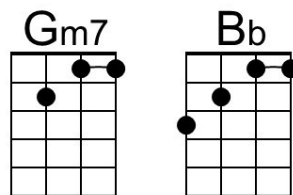

Galaxy Song (Eric Idle & John DuPrez, ca. 1983) (F) **GCEA**

Spoken with single strum:

Fdim7 **F**
 Whenever life gets you down, Mrs. Brown
Fdim7 **C7**
 And things seem hard or tough
Fdim7 **F** **D7**
 And people are stupid, ob-noxious or daft
G7 **C** **C7**
 And you feel that you've had quite e-nough

F **Caug** **Dm** **F**
 Our galaxy itself contains a hundred billion stars
Fdim7 **C7**
 It's a hundred thousand light years side to side
C **Gm7**
 It bulges in the middle,
C7 **Gm7**
 sixteen thousand light years thick
C
 But out by us, it's just
C7 **F** **C7**
 three thousand light years wide
F **Caug**
 We're thirty thousand light years
Dm **F**
 from galactic central point
D7 **Bb**
 We go 'round every two hundred million years
Bb **F**
 And our galaxy is only one of millions of billions
C7 **F** **C7**
 In this amazing and expanding uni-verse.

Galaxy Song (Eric Idle & John DuPrez, ca. 1983) (F) **DGBE**

Spoken with single strum:

Fdim7 **F**
 Whenever life gets you down, Mrs. Brown
Fdim7 **C7**
 And things seem hard or tough
Fdim7 **F** **D7**
 And people are stupid, ob-noxious or daft
G7 **C** **C7**
 And you feel that you've had quite e-nough

F **Caug**
 So remember, when you're feeling
Dm **F**
 very small and insecure
D7 **Bb**
 How amazingly unlikely is your birth
Bb
 And pray that there's intelligent life
F
 somewhere up in space
C7 **F** **C7** **F**
 'Cause it's bugger all down here on Earth