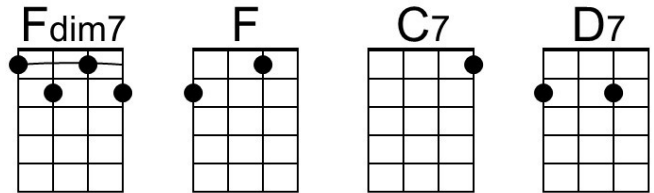

Galaxy Song (Eric Idle & John DuPrez, ca. 1983) (F) **GCEA**

Spoken with single strum:

Fdim7 **F**
 Whenever life gets you down, Mrs. Brown
Fdim7 **C7**
 And things seem hard or tough
Fdim7 **F** **D7**
 And people are stupid, ob-noxious or daft
G7 **C** **C7**
 And you feel that you've had quite e-nough

F **Caug** **Dm** **F**
 Our galaxy itself contains a hundred billion stars
Fdim7 **C7**
 It's a hundred thousand light years side to side
C **Gm7**
 It bulges in the middle,
C7 **Gm7**
 sixteen thousand light years thick
C
 But out by us, it's just
C7 **F** **C7**
 three thousand light years wide
F **Caug**
 We're thirty thousand light years
Dm **F**
 from galactic central point
D7 **Bb**
 We go 'round every two hundred million years
Bb **F**
 And our galaxy is only one of millions of billions
C7 **F** **C7**
 In this amazing and expanding uni-verse.

Galaxy Song (Eric Idle & John DuPrez, ca. 1983) (F) **DGBE**

Spoken with single strum:

Fdim7 **F**
 Whenever life gets you down, Mrs. Brown
Fdim7 **C7**
 And things seem hard or tough
Fdim7 **F** **D7**
 And people are stupid, ob-noxious or daft
G7 **C** **C7**
 And you feel that you've had quite e-nough