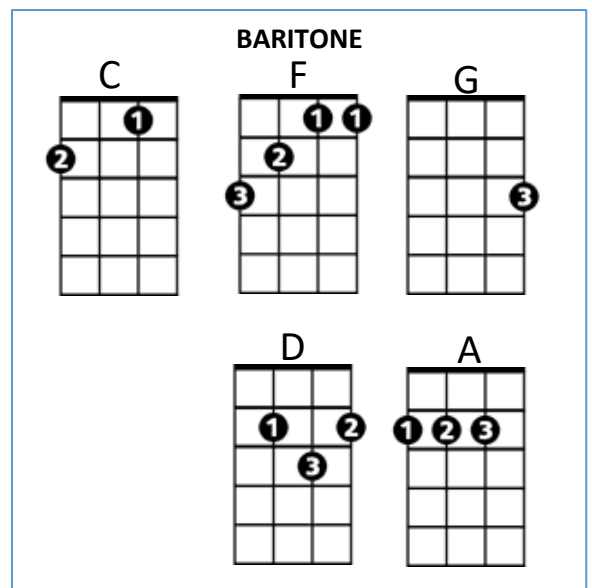

G C
Just get me to the airport, put me on a plane
G C
Hurry, hurry, hurry, before I go insane
G C
I can't control my fingers, I can't control my brain
F G C
Oh no, oh, oh, oh, oh

C
Twenty, twenty, twenty four hours to go,
F C
I wanna be sedated
C F C
Nothin' to do, no where to go, oh, I wanna be sedated

G C
Just put me in a wheelchair, get me on a plane
G C
Hurry, hurry, hurry, before I go insane
G C
I can't control my fingers, I can't control my brain
F G
Oh no, oh, oh, oh, oh

C F G C x2 C

D
Twenty, twenty, twenty four hours to go,
G D
I wanna be sedated
D G D
Nothin' to do, no where to go, oh, I wanna be sedated

A D
Just put me in a wheelchair, get me to the show
A D
Hurry, hurry, hurry, before I go loco
A D
I can't control my fingers, I can't control my toes
G A D
Oh no, oh, oh, oh, oh

D
Twenty, twenty, twenty four hours to go,
G D
I wanna be sedated
D G D
Nothin' to do, no where to go, oh, I wanna be sedated

A D
Just put me in a wheelchair, get me to the show
A D
Hurry, hurry, hurry, before I go loco
A D
I can't control my fingers, I can't control my toes
G A
Oh no, oh, oh, oh, oh

Ending (4x)

D G
Bamp bamp, ba bamp, ba bamp bamp, ba bamp,
A D
I wanna be sedated