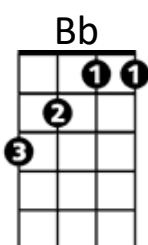

I Wanna Be Sedated (Ramones)

Intro: F x2

F **Bb** **F**
Twenty, twenty, twenty four hours to go, I wanna be sedated
F **Bb** **F**
Nothin' to do, no where to go, oh, I wanna be sedated

C **F**
Just get me to the airport, put me on a plane
C **F**
Hurry, hurry, hurry, before I go insane
C **F**
I can't control my fingers, I can't control my brain
Bb **C** **F**
Oh no, oh, oh, oh, oh

F **Bb** **F**
Twenty, twenty, twenty four hours to go, I wanna be sedated
F **Bb** **F**
Nothin' to do, no where to go, oh, I wanna be sedated

C **F**
Just put me in a wheelchair, get me on a plane
C **F**
Hurry, hurry, hurry, before I go insane

C **F**
I can't control my fingers, I can't control my brain

Oh **Bb** **C** **C** **F** **Bb** **D** **G** **D** **G**
Twi , hc wi la
Nothin' to do, no where to go, oh, I wanna be sedated

D **G**
Just put me in a wheelchair, get me to the show
D **G**
Hurry, hurry, hurry, before I go loco
D **G**
I can't control my fingers, I can't control my toes
C **D** **G**
Oh no, oh, oh, oh, oh

G **C** **G**
Twenty, twenty, twenty four hours to go, I wanna be sedated
G **C** **G**
Nothin' to do, no where to go, oh, I wanna be sedated