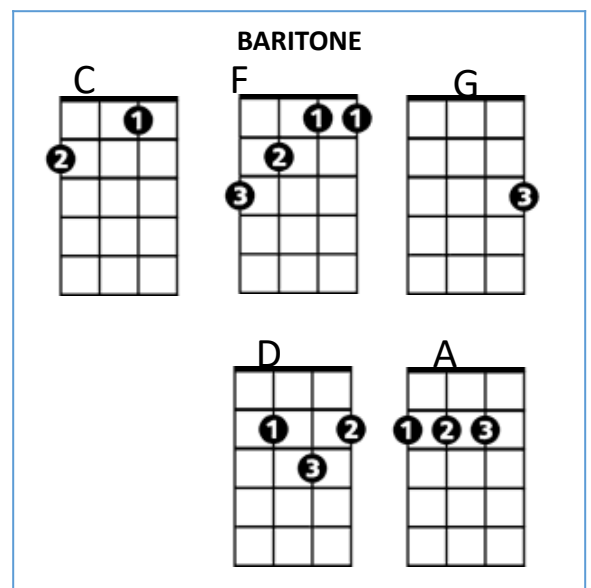

G C
Just get me to the airport, put me on a plane
G C
Hurry, hurry, hurry, before I go insane
G C
I can't control my fingers, I can't control my brain
F G C
Oh no, oh, oh, oh, oh

C
Twenty, twenty, twenty four hours to go,
F C
I wanna be sedated
C F C
Nothin' to do, no where to go, oh, I wanna be sedated

G C
Just put me in a wheelchair, get me on a plane
G C
Hurry, hurry, hurry, before I go insane
G C
I can't control my fingers, I can't control my brain
F G
Oh no, oh, oh, oh, oh

C F G C x2 C

D
Twenty, twenty, twenty four hours to go,
G D
I wanna be sedated
D G D
Nothin' to do, no where to go, oh, I wanna be sedated

A D
Just put me in a wheelchair, get me to the show
A D
Hurry, hurry, hurry, before I go loco
A D
I can't control my fingers, I can't control my toes
G A D
Oh no, oh, oh, oh, oh

D
Twenty, twenty, twenty four hours to go,
G D
I wanna be sedated
D G D
Nothin' to do, no where to go, oh, I wanna be sedated

A D
Just put me in a wheelchair, get me to the show
A D
Hurry, hurry, hurry, before I go loco
A D
I can't control my fingers, I can't control my toes
G A
Oh no, oh, oh, oh, oh

Ending (4x)

D G
Bamp bamp, ba bamp, ba bamp bamp, ba bamp,
A D
I wanna be sedated