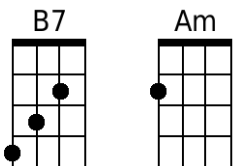

Bridge:

C . . . . . D . . . . . G . . . . . Em ...

They say that all good things must end - some day.

C . . . . . D . . . . . Em \ \ Em \ \

Au- tumn leaves must fall.

--- G . . . . . B7 . . . . .

But don't you know that it hurts me so,

Em . . . . . Bm . Am .

To say good-bye to you

Em . . . . . D ... Em . . . . . D ..

Wish you didn't have to go.   No, no, no, no.