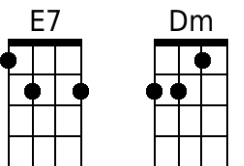

C . Em . F . G . C . Em . F .

Swee-----et-- sleepy warmth of sum-mer nights,

G . C . Em . F . G . C . E^b . F . C . . .

Gazing at the distant--- lights. In the star ry sky-----

Bridge:

F . . . G . . . C . . . Am . . .

Am . . . G . . . Am . . . G . .

Wish you didn't have to go. No, no, no, no.

C . Em . F . G . C . Em . F .

And when the rain----- beats a- gainst my window pane

G . C . Em . F . G . C . Em . F . G

I'll think of summer days--- a- gain, and dream of you.

Repeat From Bridge

G . C . Em . F . G . A

And dream of you.

Bari

A row of nine guitar chord diagrams for Bari: C, Em, F, G, Eb, Am, E7, Dm, and A.

A Summer Song (Chad Stuart, Clive Metcalfe, & Keith Noble, 1964) (G)