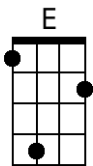

Bridge:

C . . . . . D . . . . . G . . . . . Em ...

They say that all good things must end - some day.

C . . . . . D . . . . . Em \ \ Em \ \

Au- tumn leaves must fall.

--- G . . . . . B7 . . . . .

But don't you know that it hurts me so,

Em . . . . . Bm . Am .

To say good-bye to you

Em . . . . . D ... Em . . . . . D ..

Wish you didn't have to go.   No, no, no, no.