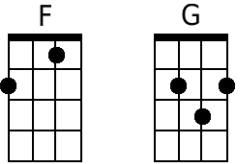

C . Em . F . G . C . Em . F .

Swee-----et-- sleepy warmth of sum-mer nights,

G . C . Em . F . G . C . E^b . F . C . . .

Gazing at the distant--- lights. In the star ry sky-----

Bridge:

F . . . G . . . C . . . Am . . .

Am . . . G . . . Am . . . G . .

Wish you didn't have to go. No, no, no, no.

C . Em . F . G . C . Em . F .

And when the rain----- beats a- gainst my window pane

G . C . Em . F . G . C . Em . F . G

I'll think of summer days--- a- gain, and dream of you.

Repeat From Bridge

G . C . Em . F . G . A

And dream of you.

Bari

A row of nine guitar chord diagrams for Bari: C, Em, F, G, Eb, Am, E7, Dm, and A.

A Summer Song (Chad Stuart, Clive Metcalfe, & Keith Noble, 1964) (G)

Introduction: G . Bm . C . D . G . Bm . C . D .

G . Bm . C . D . G . Bm . C .

Trees swaying in the sum--- mer breeze.

D . G . Bm . C . D . G .

Showing off their sil--- ver leaves--- as we walk by.

Bm . C . D . G . Bm . C .