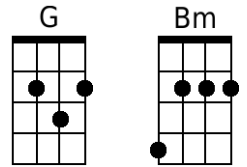

A Summer Song (Chad Stuart, Clive Metcalfe, & Keith Noble, 1964) (G)

Introduction: G . Bm . C . D . G . Bm . C . D .

G . Bm . C . D .   G . Bm .   C .

Trees   swaying in the sum--- mer breeze.

D .   G .   Bm . C . D .   G .

Showing off their sil--- ver leaves--- as we walk by.

Bm . C . D .   G .   Bm . C .

Soft   kisses on a sum-mer's day---

D .   G . Bm . C . D .   G . Bm . C . D .

Laughing all our cares away.   Just you and I.

G . Bm . C . D .   G .   Bm . C .

Swee-----et-- sleepy warmth of summer nights.

D .   G . Bm . C .   D . G . B $\flat$. C . G ...

Gazing at the distant lights,   In the star ry sky.