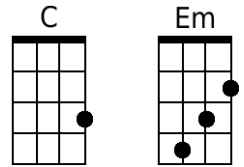

C . Em . F . G . C . Em . F .

Swee-----et-- sleepy warmth of sum-mer nights,

G . C . Em . F . G . C . E^b . F . C . . .

Gazing at the distant--- lights. In the star ry sky-----

Bridge:

F . . . G . . . C . . . Am . . .

Am . . . G . . . Am . . . G . .

Wish you didn't have to go. No, no, no, no.

C . Em . F . G . C . Em . F .

And when the rain----- beats a- gainst my window pane

G . C . Em . F . G . C . Em . F . G

I'll think of summer days--- a- gain, and dream of you.

Repeat From Bridge

G . C . Em . F . G . A

And dream of you.

Bari

A row of nine guitar chord diagrams for Bari: C, Em, F, G, Eb, Am, E7, Dm, and A.

A Summer Song (Chad Stuart, Clive Metcalfe, & Keith Noble, 1964) (G)