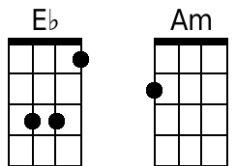

C . Em . F . G . C . Em . F .

Swee-----et-- sleepy warmth of sum-mer nights,

G . C . Em . F . G . C . E^b . F . C . . .

Gazing at the distant--- lights. In the star ry sky-----

Bridge:

F . . . G . . . C . . . Am . . .

Am . . . G . . . Am . . . G . .

Wish you didn't have to go. No, no, no, no.

C . Em . F . G . C . Em . F .

And when the rain----- beats a- gainst my window pane

G . C . Em . F . G . C . Em . F . G

I'll think of summer days--- a- gain, and dream of you.

Repeat From Bridge

G . C . Em . F . G . A

And dream of you.

Bari

A row of nine guitar chord diagrams for Bari: C, Em, F, G, Eb, Am, E7, Dm, and A.

A Summer Song (Chad Stuart, Clive Metcalfe, & Keith Noble, 1964) (G)