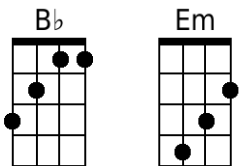

A Summer Song (Chad Stuart, Clive Metcalfe, & Keith Noble, 1964) (G)

Introduction: G . Bm . C . D . G . Bm . C . D .

G . Bm . C . D .   G . Bm .   C .

Trees   swaying in the sum--- mer breeze.

D .   G .   Bm . C . D .   G .

Showing off their sil--- ver leaves--- as we walk by.

Bm . C . D .   G .   Bm . C .

Soft   kisses on a sum-mer's day---

D .   G . Bm . C . D .   G . Bm . C . D .

Laughing all our cares away.   Just you and I.

G . Bm . C . D .   G .   Bm . C .

Swee-----et-- sleepy warmth of summer nights.

D .   G . Bm . C .   D . G . B $\flat$. C . G ...

Gazing at the distant lights,   In the star ry sky.