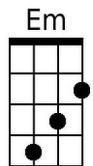

Instrumental (2 ½ lines)

C   **F G Am**   **F**   **C**   **Em Am**
You fill up my sen-ses,   Like a night in the forest

C   **F G Dm**   **F**   **G G7**
Like a mountain in spring-time,   Like a walk in the rain

G   **F G Am**   **F**   **C**   **Em Am**
Like a storm in the des ert   Let me give my life to you

C   **F G Dm /**   **G7**   **C C F C**
Come let me love you,   / Come love me a-gain.