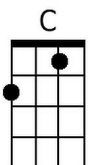

**Annie's Song (John Denver, 1974)**  
**Key of C – ¾ Time (Waltz) – Annie's Song by John Denver (Capo on 2)**

**Introduction (chords of last line)**

**C**      **F G Am**      **F**      **C**      **Em Am**  
 You fill up my sen-ses,      Like a night in the forest

**C**      **F G Dm /**      **G7**      **C C F C**  
 Come let me love you,      / Come love me a-gain.

**Instrumental (2 ½ lines)**

**C**      **F G Am**      **F**      **C**      **Em Am**  
 You fill up my sen-ses,      Like a night in the forest

**C**      **F G Dm**      **F**      **G G7**  
 Like a mountain in spring-time,      Like a walk in the rain

**G**      **F G Am**      **F**      **C**      **Em Am**  
 Like a storm in the des ert      Let me give my life to you

**C**      **F G Dm /**      **G7**      **C C F C**  
 Come let me love you,      / Come love me a-gain.

**Repeat first verse to last phrase, then *Outro*.**

**Bari:**

**Annie's Song (John Denver, 1974)**  
**Key of G – ¾ Time (Waltz) – Annie's Song by John Denver**