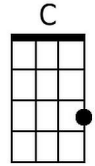

Annie's Song (John Denver, 1974)
Key of G – ¾ Time (Waltz) – Annie's Song by John Denver

Introduction (chords of last line)

G C D Em C G Bm Em
You fill up my sen-ses , Like a night in the forest
G C D Am C D D7
Like a mountain in spring-time, Like a walk in the rain
D C D Em C G Bm Em
Like a storm in the des-ert, Like a sleepy blue ocean
G C D Am D7 G G C G
You fill up my sen- ses, Come fill me a-gain.
D7 G C G C G C G