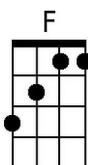

**Annie's Song (John Denver, 1974)**  
**Key of C – ¾ Time (Waltz) – Annie's Song by John Denver (Capo on 2)**

**Introduction (chords of last line)**

**C**      **F G Am**      **F**      **C**      **Em Am**  
 You fill up my sen-ses,      Like a night in the forest

**C**      **F G Dm /**      **G7**      **C C F C**  
 Come let me love you,      / Come love me a-gain.

**Instrumental (2 ½ lines)**

**C**      **F G Am**      **F**      **C**      **Em Am**  
 You fill up my sen-ses,      Like a night in the forest

**C**      **F G Dm**      **F**      **G G7**  
 Like a mountain in spring-time,      Like a walk in the rain

**G**      **F G Am**      **F**      **C**      **Em Am**  
 Like a storm in the des ert      Let me give my life to you

**C**      **F G Dm /**      **G7**      **C C F C**  
 Come let me love you,      / Come love me a-gain.

**Repeat first verse to last phrase, then *Outro*.**

**Bari:**

**Annie's Song (John Denver, 1974)**  
**Key of G – ¾ Time (Waltz) – Annie's Song by John Denver**