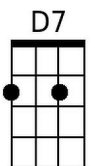

Repeat first verse to last phrase, then *Outro*.