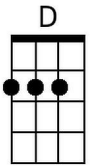

Annie's Song (John Denver, 1974)
Key of G – ¾ Time (Waltz) – Annie's Song by John Denver

Introduction (chords of last line)

G C D Em C G Bm Em
You fill up my sen-ses , Like a night in the forest
G C D Am C D D7
Like a mountain in spring-time, Like a walk in the rain
D C D Em C G Bm Em
Like a storm in the des-ert, Like a sleepy blue ocean
G C D Am D7 G G C G
You fill up my sen- ses, Come fill me a-gain.
D7 G C G C G C G