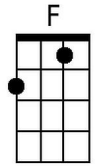

**Annie's Song (John Denver, 1974)**  
**Key of C – ¾ Time (Waltz) – Annie's Song by John Denver (Capo on 2)**

**Introduction (chords of last line)**

**C**      **F G Am**      **F**      **C**      **Em Am**  
 You fill up my sen-ses,      Like a night in the forest

**C**      **F G Dm**      **G7**      **C C F C**  
 You fill up my sen-ses,      Come fill me a-gain

**Outro:** Come fill me a-gain.

**C**      **F G Am**      **F**      **C**      **Em Am**  
 Come let me love you,      Let me give my life to you

**C**      **F G Dm /**      **G7**      **C C F C**  
 Come let me love you,      / Come love me a-gain.

**Repeat first verse to last phrase, then *Outro*.**

**Bari:**

**Annie's Song (John Denver, 1974)**  
**Key of G – ¾ Time (Waltz) – Annie's Song by John Denver**

**Instrumental (2 ½ lines)**

**G C D Em C G Bm Em**  
 You fill up my sen-ses , Like a night in the forest  
**G C D Am C D D7**  
 Like a mountain in spring-time, Like a walk in the rain  
**D C D Em C G Bm Em**  
 Like a storm in the des-ert, Let me give my life to you.  
**G C D Am D7 G G C G**  
 Come let me love you, Come love me a-gain.