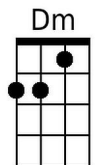

Instrumental (2 ½ lines)

C   **F G Am**   **F**   **C**   **Em Am**
You fill up my sen-ses,   Like a night in the forest

C   **F G Dm**   **F**   **G G7**
Like a mountain in spring-time,   Like a walk in the rain

G   **F G Am**   **F**   **C**   **Em Am**
Like a storm in the des ert   Let me give my life to you

C   **F G Dm /**   **G7**   **C C F C**
Come let me love you,   / Come love me a-gain.