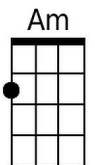

Instrumental (2 ½ lines)

G C D Em C G Bm Em
You fill up my sen-ses , Like a night in the forest
G C D Am C D D7
Like a mountain in spring-time, Like a walk in the rain
D C D Em C G Bm Em
Like a storm in the des-ert, Let me give my life to you.
G C D Am D7 G G C G
Come let me love you, Come love me a-gain.