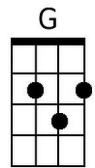

Annie's Song (John Denver, 1974)
Key of G – ¾ Time (Waltz) – Annie's Song by John Denver

Introduction (chords of last line)

G C D Em C G Bm Em
You fill up my sen-ses , Like a night in the forest
G C D Am C D D7
Like a mountain in spring-time, Like a walk in the rain
D C D Em C G Bm Em
Like a storm in the des-ert, Like a sleepy blue ocean
G C D Am D7 G G C G
You fill up my sen- ses, Come fill me a-gain.
D7 G C G C G C G