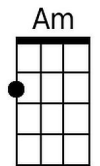

Annie's Song (John Denver, 1974)
Key of C – ¾ Time (Waltz) – Annie's Song by John Denver (Capo on 2)

Introduction (chords of last line)

C   **F G Am**   **F**   **C**   **Em Am**
You fill up my sen-ses,   Like a night in the forest

C   **F G Dm**   **F**   **G G7**
Like a mountain in spring-time,   Like a walk in the rain

G   **F G Am**   **F**   **C**   **Em Am**
Like a storm in the des ert   Like a sleepy blue ocean

C   **F G Dm**   **G7**   **C C F C**
You fill up my sen-ses,   Come fill me a-gain