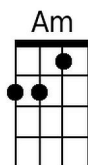

**Annie's Song (John Denver, 1974)**  
**Key of C – ¾ Time (Waltz) – Annie's Song by John Denver (Capo on 2)**

**Introduction (chords of last line)**

**C**      **F G Am**      **F**      **C**      **Em Am**  
 You fill up my sen-ses,      Like a night in the forest

**C**      **F G Dm /**      **F**      **G G7**  
 Let me drown in your laugh-ter,      / Let me die in your arms

**G**      **F G Am**      **F**      **C**      **Em Am**  
 Let me lay down be-side you,      Let me always be with you

**C**      **F G Dm**      **F**      **G G7**  
 Like a mountain in spring-time,      Like a walk in the rain

**G**      **F G Am**      **F**      **C**      **Em Am**  
 Like a storm in the des ert      Let me give my life to you

**C**      **F G Dm /**      **G7**      **C C F C**  
 Come let me love you,      / Come love me a-gain.

**Repeat first verse to last phrase, then *Outro*.**

**Bari:**

**Annie's Song (John Denver, 1974)**  
**Key of G – ¾ Time (Waltz) – Annie's Song by John Denver**