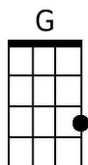

**Annie's Song (John Denver, 1974)**  
**Key of C – ¾ Time (Waltz) – Annie's Song by John Denver (Capo on 2)**

**Introduction (chords of last line)**

**C**      **F G Am**      **F**      **C**      **Em Am**  
 You fill up my sen-ses,      Like a night in the forest

**C**      **F G Dm /**      **G7**      **C C F C**  
 Come let me love you,      / Come love me a-gain.

**Instrumental (2 ½ lines)**

**C**      **F G Am**      **F**      **C**      **Em Am**  
 You fill up my sen-ses,      Like a night in the forest

**C**      **F G Dm**      **F**      **G G7**  
 Like a mountain in spring-time,      Like a walk in the rain

**G**      **F G Am**      **F**      **C**      **Em Am**  
 Like a storm in the des ert      Let me give my life to you

**C**      **F G Dm /**      **G7**      **C C F C**  
 Come let me love you,      / Come love me a-gain.

**Repeat first verse to last phrase, then *Outro*.**

**Bari:**

**Annie's Song (John Denver, 1974)**  
**Key of G – ¾ Time (Waltz) – Annie's Song by John Denver**