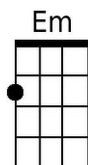

**Annie's Song (John Denver, 1974)**  
**Key of C – ¾ Time (Waltz) – Annie's Song by John Denver (Capo on 2)**

**Introduction (chords of last line)**

**C**      **F G Am**      **F**      **C**      **Em Am**  
 You fill up my sen-ses,      Like a night in the forest

**C**      **F G Dm /**      **G7**      **C C F C**  
 Come let me love you,      / Come love me a-gain.

**Instrumental (2 ½ lines)**

**C**      **F G Am**      **F**      **C**      **Em Am**  
 You fill up my sen-ses,      Like a night in the forest

**C**      **F G Dm**      **F**      **G G7**  
 Like a mountain in spring-time,      Like a walk in the rain

**G**      **F G Am**      **F**      **C**      **Em Am**  
 Like a storm in the des ert      Let me give my life to you

**C**      **F G Dm /**      **G7**      **C C F C**  
 Come let me love you,      / Come love me a-gain.

**Repeat first verse to last phrase, then *Outro*.**

**Bari:**

**Annie's Song (John Denver, 1974)**  
**Key of G – ¾ Time (Waltz) – Annie's Song by John Denver**