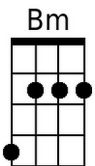

Instrumental (2 ½ lines)

G C D Em C G Bm Em
You fill up my sen-ses , Like a night in the forest
G C D Am C D D7
Like a mountain in spring-time, Like a walk in the rain
D C D Em C G Bm Em
Like a storm in the des-ert, Let me give my life to you.
G C D Am D7 G G C G
Come let me love you, Come love me a-gain.