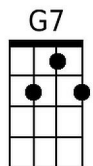

Repeat first verse to last phrase, then *Outro*.