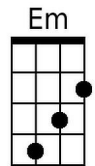

Annie's Song (John Denver, 1974)
Key of G – ¾ Time (Waltz) – Annie's Song by John Denver

Introduction (chords of last line)

G C D Em C G Bm Em
You fill up my sen-ses , Like a night in the forest
G C D Am C D D7
Like a mountain in spring-time, Like a walk in the rain
D C D Em C G Bm Em
Like a storm in the des-ert, Like a sleepy blue ocean
G C D Am D7 G G C G
You fill up my sen- ses, Come fill me a-gain.
D7 G C G C G C G