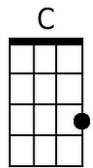

**Annie's Song (John Denver, 1974)**  
**Key of C – ¾ Time (Waltz) – Annie's Song by John Denver (Capo on 2)**

**Introduction (chords of last line)**

**C**      **F G Am**      **F**      **C**      **Em Am**  
 You fill up my sen-ses,      Like a night in the forest

**C**      **F G Dm**      **G7**      **C C F C**  
 You fill up my sen-ses,      Come fill me a-gain

**Outro:** Come fill me a-gain.

**C**      **F G Am**      **F**      **C**      **Em Am**  
 Come let me love you,      Let me give my life to you

**C**      **F G Dm /**      **G7**      **C C F C**  
 Come let me love you,      / Come love me a-gain.

**Repeat first verse to last phrase, then *Outro*.**

**Bari:**

**Annie's Song (John Denver, 1974)**  
**Key of G – ¾ Time (Waltz) – Annie's Song by John Denver**

**Instrumental (2 ½ lines)**

**G C D Em C G Bm Em**  
 You fill up my sen-ses , Like a night in the forest  
**G C D Am C D D7**  
 Like a mountain in spring-time, Like a walk in the rain  
**D C D Em C G Bm Em**  
 Like a storm in the des-ert, Let me give my life to you.  
**G C D Am D7 G G C G**  
 Come let me love you, Come love me a-gain.