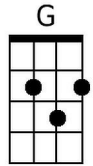

**Annie's Song (John Denver, 1974)**  
**Key of C – ¾ Time (Waltz) – Annie's Song by John Denver (Capo on 2)**

**Introduction (chords of last line)**

**C**      **F G Am**      **F**      **C**      **Em Am**  
 You fill up my sen-ses,      Like a night in the forest

**C**      **F G Dm**      **G7**      **C C F C**  
 You fill up my sen-ses,      Come fill me a-gain

**Outro:** Come fill me a-gain.

**C**      **F G Am**      **F**      **C**      **Em Am**  
 Come let me love you,      Let me give my life to you

**C**      **F G Dm /**      **G7**      **C C F C**  
 Come let me love you,      / Come love me a-gain.

**Repeat first verse to last phrase, then *Outro*.**

**Bari:**

**Annie's Song (John Denver, 1974)**  
**Key of G – ¾ Time (Waltz) – Annie's Song by John Denver**

**Instrumental (2 ½ lines)**

**G C D Em C G Bm Em**  
 You fill up my sen-ses , Like a night in the forest  
**G C D Am C D D7**  
 Like a mountain in spring-time, Like a walk in the rain  
**D C D Em C G Bm Em**  
 Like a storm in the des-ert, Let me give my life to you.  
**G C D Am D7 G G C G**  
 Come let me love you, Come love me a-gain.