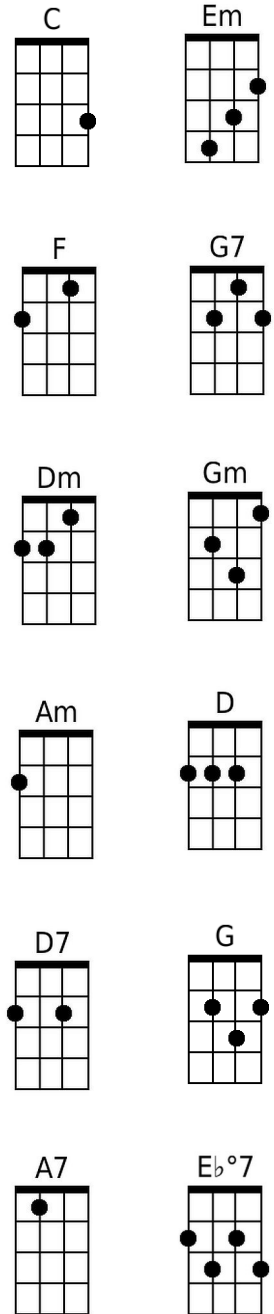

As Time Goes By

Herman Hupfeld (1931) - Key of C - From the movie "Casablanca"
As Time Goes By performed by "Sam" (Dooley Wilson) in Db Major

Intro: C^{2x} Em^{2x} F^{2x} G⁷2x

Dm **G7** **Gm** **G7**
1. You must remember this, a kiss is just a kiss,
C **Am - C - Em** **D** **D7** **G**
A sigh is just a sigh. The fundamental things ap-ply
G7 **C - Em | F - G7 |**
As time goes by.

Dm **G7** **Gm** **G7**
2. And when two lovers woo, they still say "I love you"
C **Am - C - Em** **D** **D7** **G**
On that you can re-ly. No matter what the future brings
G7 **C - F - C - C7**
As time goes by.

Bridge

F **A7**
Moonlight and love songs never out of date
Dm **Ebdim7**
Hearts full of passion, jealousy and hate
Am **F7** **D** **D7**
Woman needs man and man must have his mate
G7 **A7** **Dm - G7**
That no one can de-ny.

Dm **G7** **Gm** **G7**
3. It's still the same old story, a fight for love and glory
C **Am - C - Em** **D** **D7** **G**
A case of do or die. The world will always welcome lovers
G7 **C - F - C - C7**
As time goes by.

Repeat From Bridge - Retard last line - **Outro:** C - F - G⁷ - C