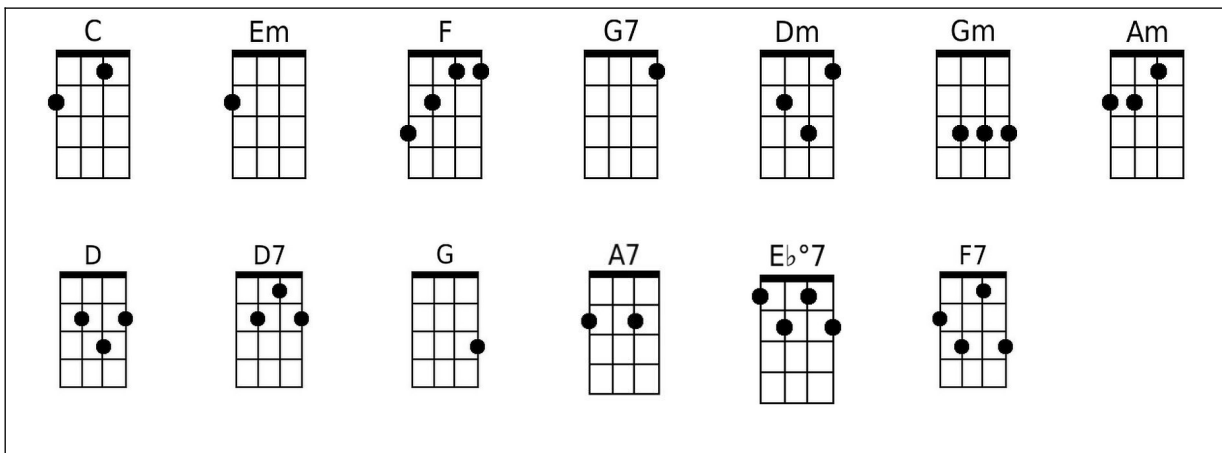

As Time Goes By

Herman Hupfeld (1931) - Key of C - From the movie "Casablanca"
As Time Goes By performed by "Sam" (Dooley Wilson) in Db Major

Intro: C^{2x} Em^{2x} F^{2x} G⁷2x

Dm **G7** **Gm** **G7**
1. You must remember this, a kiss is just a kiss,
C **Am - C - Em** **D** **D7** **G**
A sigh is just a sigh. The fundamental things ap-ply
G7 **C - Em | F - G7 |**
As time goes by.

Dm **G7** **Gm** **G7**
2. And when two lovers woo, they still say "I love you"
C **Am - C - Em** **D** **D7** **G**
On that you can re-ly. No matter what the future brings
G7 **C - F - C - C7**
As time goes by.

Bridge

F **A7**
Moonlight and love songs never out of date
Dm **Ebdim7**
Hearts full of passion, jealousy and hate
Am **F7** **D** **D7**
Woman needs man and man must have his mate
G7 **A7** **Dm - G7**
That no one can de-ny.

Dm **G7** **Gm** **G7**
3. It's still the same old story, a fight for love and glory
C **Am - C - Em** **D** **D7** **G**
A case of do or die. The world will always welcome lovers
G7 **C - F - C - C7**
As time goes by.

Repeat From Bridge - Retard last line - **Outro:** C - F - G⁷ - C

Baritone