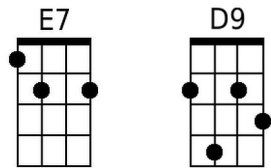

Greenfields (Em)

(Terry Gilkyson, Rich Dehr, and Frank Miller)

Intro: *Last line of the verse with all chords.*

Em   **Am**   **Em**   **B7**
1. Once there were green fields kissed by the sun
Em   **Am**   **Em**   **B7**
Once there were valleys where rivers used to run
C   **D7**   **Bm7**   **E7**
Once there were blue skies with white clouds high above
Am7   **D7**   **Em**   **B7**
Once they were part of an everlasting love
Em   **Am**   **Em**   **B7**   **Em Bm Em B7**
We were the lovers who strolled through green fields

Em   **Am**   **Em**   **B7**
2. Green fields are gone now, parched by the sun
Em   **Am**   **Em**   **B7**
Gone from the valleys where rivers used to run
C   **D7**   **Bm7**   **E7**
Gone with the cold wind that swept into my heart
Am7   **D7**   **Em**   **B7**
Gone with the lovers who let their dreams de-part
Em   **Am**   **Em B7**   **Em Bm Em B7**
Where are the green fields that we used to roam

Baritone

A collection of baritone guitar chord diagrams for the following chords: Em, Am, B7, C, D7, Bm7, E7, D9, Am7, Em7, and Bm. Each diagram shows the fretting pattern on a six-string baritone guitar.