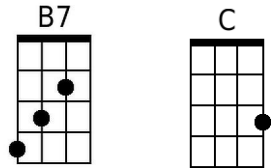

Baritone

A collection of 11 baritone guitar chord diagrams arranged in two rows. The first row contains Dm, Gm, A7, Bb, C7, and Am7. The second row contains D7, C9, Gm7, Dm7, and Am.

Bridge

Bb C9 Gm7 C7 F Dm7

Dm Gm Dm A7

3. But I'll keep on waiting 'til you re-turn

Dm Gm Dm A7

I'll keep on waiting un-til the day you learn

Bb C7 Am7 D7

You can't be happy while your heart's on the roam

Gm7 C7 Dm A7

You can't be happy un-til you bring it home

Dm Gm Dm A7 Dm Am Dm

Home to the green fields and me once a-gain.

Greenfields (Em)

(Terry Gilkyson, Rich Dehr, and Frank Miller)

Intro: *Last line of the verse with all chords.*

Em **Am** **Em** **B7**
 1. Once there were green fields kissed by the sun
Em **Am** **Em** **B7**
 Once there were valleys where rivers used to run
C **D7** **Bm7** **E7**
 Once there were blue skies with white clouds high above
Am7 **D7** **Em** **B7**
 Once they were part of an everlasting love
Em **Am** **Em** **B7** **Em Bm Em B7**
 We were the lovers who strolled through green fields

Baritone

A collection of baritone guitar chord diagrams for the following chords: Em, Am, B7, C, D7, Bm7, E7, D9, Am7, Em7, and Bm. Each diagram shows the fretting pattern on a six-string baritone guitar.