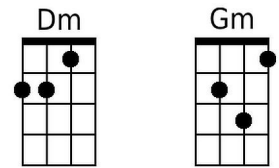

Greenfields (Dm)

(Terry Gilkyson, Rich Dehr, and Frank Miller)

Intro: *Last line of the verse with all chords.*

Dm   **Gm**   **Dm**   **A7**
1. Once there were green fields kissed by the sun
Dm   **Gm**   **Dm**   **A7**
Once there were valleys where rivers used to run
Bb   **C7**   **Am7**   **D7**
Once there were blue skies with white clouds high above
Gm7   **C7**   **Dm**   **A7**
Once they were part of an everlasting love
Dm   **Gm**   **Dm**   **A7**   **Dm Am Dm A7**
We were the lovers who strolled through green fields

Dm   **Gm**   **Dm**   **A7**
2. Green fields are gone now, parched by the sun
Dm   **Gm**   **Dm**   **A7**
Gone from the valleys where rivers used to run
Bb   **C7**   **Am7**   **D7**
Gone with the cold wind that swept into my heart
Gm7   **C7**   **Dm**   **A7**
Gone with the lovers who let their dreams de-part
Dm   **Gm**   **Dm A7**   **Dm Am Dm A7**
Where are the green fields that we used to roam

Baritone

A collection of 11 baritone guitar chord diagrams arranged in two rows. The first row contains Dm, Gm, A7, Bb, C7, and Am7. The second row contains D7, C9, Gm7, Dm7, and Am.