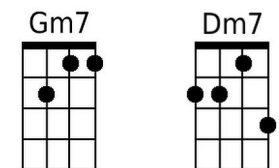

Greenfields (Dm)

(Terry Gilkyson, Rich Dehr, and Frank Miller)

Intro: *Last line of the verse with all chords.*

Dm   **Gm**   **Dm**   **A7**
1. Once there were green fields kissed by the sun
Dm   **Gm**   **Dm**   **A7**
Once there were valleys where rivers used to run
Bb   **C7**   **Am7**   **D7**
Once there were blue skies with white clouds high above
Gm7   **C7**   **Dm**   **A7**
Once they were part of an everlasting love
Dm   **Gm**   **Dm**   **A7**   **Dm Am Dm A7**
We were the lovers who strolled through green fields

Dm   **Gm**   **Dm**   **A7**
2. Green fields are gone now, parched by the sun
Dm   **Gm**   **Dm**   **A7**
Gone from the valleys where rivers used to run
Bb   **C7**   **Am7**   **D7**
Gone with the cold wind that swept into my heart
Gm7   **C7**   **Dm**   **A7**
Gone with the lovers who let their dreams de-part
Dm   **Gm**   **Dm A7**   **Dm Am Dm A7**
Where are the green fields that we used to roam

Baritone

A collection of 11 baritone guitar chord diagrams arranged in two rows. The first row contains Dm, Gm, A7, Bb, C7, and Am7. The second row contains D7, C9, Gm7, Dm7, and Am.