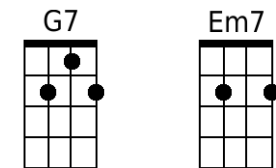

Greenfields (Am)

(Terry Gilkyson, Rich Dehr, and Frank Miller)

Intro: Last line of the verse with all chords.

Am   **Dm**   **Am**   **E7**
1. Once there were green fields kissed by the sun
Am   **Dm**   **Am**   **E7**
Once there were valleys where rivers used to run
F   **G7**   **Em7**   **A7**
Once there were blue skies with white clouds high above
Dm7   **G7**   **Am**   **E7**
Once they were part of an everlasting love
Am   **Dm**   **Am**   **E7**   **Am Em Am E7**
We were the lovers who strolled through green fields

Am   **Dm**   **Am**   **E7**
2. Green fields are gone now, parched by the sun
Am   **Dm**   **Am**   **E7**
Gone from the valleys where rivers used to run
F   **G7**   **Em7**   **A7**
Gone with the cold wind that swept into my heart
Dm7   **G7**   **Am**   **E7**
Gone with the lovers who let their dreams de-part
Am   **Dm**   **Am E7**   **Am Em Am E7**
Where are the green fields that we used to roam

Baritone

Am: x02233
Dm: xx0232
E7: xx0221
F: xx3231
G7: xx3233
Em7: xx0231
A7: xx0223
G9: xx3233
Dm7: xx0231
Am7: x02233
Em: x02231