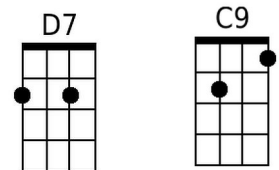

Dm7 G9 Dm7 G7 C E7

How can I keep searching when dark clouds hide the day

Am F Dm

I only know there's nothing here for me

Am Dm Dm7 E7

Nothing in this wide world, left for me to see.

Am Dm Am E7

3. But I'll keep on waiting 'til you re-turn

Am Dm Am E7

I'll keep on waiting un-til the day you learn

F G7 Em7 A7

You can't be happy while your heart's on the roam

Dm7 G7 Am E7

You can't be happy un-til you bring it home

Am Dm Am E7 Am Em Am

Home to the green fields and me once a-gain.

Baritone

A collection of 11 baritone guitar chord diagrams arranged in two rows. The first row contains Dm, Gm, A7, Bb, C7, and Am7. The second row contains D7, C9, Gm7, Dm7, and Am.

Bridge

Bb C9 Gm7 C7 F Dm7

Baritone

A collection of baritone guitar chord diagrams for the following chords: Em, Am, B7, C, D7, Bm7, E7, D9, Am7, Em7, and Bm. Each diagram shows the fretting pattern on a six-string baritone guitar.