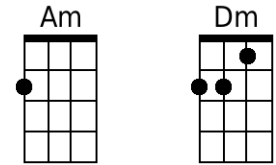

Greenfields (Am)

(Terry Gilkyson, Rich Dehr, and Frank Miller)

Intro: Last line of the verse with all chords.

Am   **Dm**   **Am**   **E7**
1. Once there were green fields kissed by the sun
Am   **Dm**   **Am**   **E7**
Once there were valleys where rivers used to run
F   **G7**   **Em7**   **A7**
Once there were blue skies with white clouds high above
Dm7   **G7**   **Am**   **E7**
Once they were part of an everlasting love
Am   **Dm**   **Am**   **E7**   **Am Em Am E7**
We were the lovers who strolled through green fields

Am   **Dm**   **Am**   **E7**
2. Green fields are gone now, parched by the sun
Am   **Dm**   **Am**   **E7**
Gone from the valleys where rivers used to run
F   **G7**   **Em7**   **A7**
Gone with the cold wind that swept into my heart
Dm7   **G7**   **Am**   **E7**
Gone with the lovers who let their dreams de-part
Am   **Dm**   **Am E7**   **Am Em Am E7**
Where are the green fields that we used to roam

Baritone

Am: x02233
Dm: xx0232
E7: xx0221
F: xx3231
G7: xx3233
Em7: xx0231
A7: xx0223
G9: xx3233
Dm7: xx0231
Am7: x02233
Em: x02231