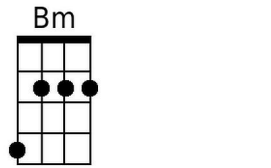

Greenfields (Em)

(Terry Gilkyson, Rich Dehr, and Frank Miller)

Intro: *Last line of the verse with all chords.*

Em   **Am**   **Em**   **B7**
1. Once there were green fields kissed by the sun
Em   **Am**   **Em**   **B7**
Once there were valleys where rivers used to run
C   **D7**   **Bm7**   **E7**
Once there were blue skies with white clouds high above
Am7   **D7**   **Em**   **B7**
Once they were part of an everlasting love
Em   **Am**   **Em**   **B7**   **Em Bm Em B7**
We were the lovers who strolled through green fields

Em   **Am**   **Em**   **B7**
2. Green fields are gone now, parched by the sun
Em   **Am**   **Em**   **B7**
Gone from the valleys where rivers used to run
C   **D7**   **Bm7**   **E7**
Gone with the cold wind that swept into my heart
Am7   **D7**   **Em**   **B7**
Gone with the lovers who let their dreams de-part
Em   **Am**   **Em B7**   **Em Bm Em B7**
Where are the green fields that we used to roam

Baritone

A collection of baritone guitar chord diagrams for the following chords: Em, Am, B7, C, D7, Bm7, E7, D9, Am7, Em7, and Bm. Each diagram shows the fretting pattern on a six-string baritone guitar.