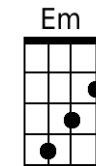

Greenfields (Am)

(Terry Gilkyson, Rich Dehr, and Frank Miller)

Intro: Last line of the verse with all chords.

Am **Dm** **Am** **E7**
 1. Once there were green fields kissed by the sun
Am **Dm** **Am** **E7**
 Once there were valleys where rivers used to run
F **G7** **Em7** **A7**
 Once there were blue skies with white clouds high above
Dm7 **G7** **Am** **E7**
 Once they were part of an everlasting love
Am **Dm** **Am** **E7** **Am Em Am E7**
 We were the lovers who strolled through green fields

Am **Dm** **Am** **E7**
 2. Green fields are gone now, parched by the sun
Am **Dm** **Am** **E7**
 Gone from the valleys where rivers used to run
F **G7** **Em7** **A7**
 Gone with the cold wind that swept into my heart
Dm7 **G7** **Am** **E7**
 Gone with the lovers who let their dreams de-part
Am **Dm** **Am E7** **Am Em Am E7**
 Where are the green fields that we used to roam

Baritone

A collection of 11 baritone guitar chord diagrams arranged in two rows. The first row contains Dm, Gm, A7, Bb, C7, and Am7. The second row contains D7, C9, Gm7, Dm7, and Am.

Bridge

Bb C9 Gm7 C7 F Dm7

Baritone

A collection of baritone guitar chord diagrams for the following chords: Em, Am, B7, C, D7, Bm7, E7, D9, Am7, Em7, and Bm. Each diagram shows the fretting pattern on a six-string baritone guitar.