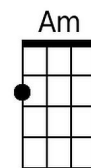

Greenfields (Dm)

(Terry Gilkyson, Rich Dehr, and Frank Miller)

Intro: *Last line of the verse with all chords.*

Dm   **Gm**   **Dm**   **A7**
1. Once there were green fields kissed by the sun
Dm   **Gm**   **Dm**   **A7**
Once there were valleys where rivers used to run
Bb   **C7**   **Am7**   **D7**
Once there were blue skies with white clouds high above
Gm7   **C7**   **Dm**   **A7**
Once they were part of an everlasting love
Dm   **Gm**   **Dm**   **A7**   **Dm Am Dm A7**
We were the lovers who strolled through green fields

Dm   **Gm**   **Dm**   **A7**
2. Green fields are gone now, parched by the sun
Dm   **Gm**   **Dm**   **A7**
Gone from the valleys where rivers used to run
Bb   **C7**   **Am7**   **D7**
Gone with the cold wind that swept into my heart
Gm7   **C7**   **Dm**   **A7**
Gone with the lovers who let their dreams de-part
Dm   **Gm**   **Dm A7**   **Dm Am Dm A7**
Where are the green fields that we used to roam

Baritone

A collection of 11 baritone guitar chord diagrams arranged in two rows. The first row contains Dm, Gm, A7, Bb, C7, and Am7. The second row contains D7, C9, Gm7, Dm7, and Am.