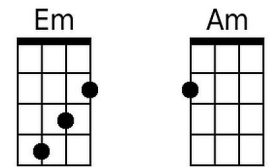

Dm Gm Dm A7

3. But I'll keep on waiting 'til you re-turn

Dm Gm Dm A7

I'll keep on waiting un-til the day you learn

Bb C7 Am7 D7

You can't be happy while your heart's on the roam

Gm7 C7 Dm A7

You can't be happy un-til you bring it home

Dm Gm Dm A7 Dm Am Dm

Home to the green fields and me once a-gain.

Greenfields (Em)

(Terry Gilkyson, Rich Dehr, and Frank Miller)

Intro: *Last line of the verse with all chords.*

Em **Am** **Em** **B7**
 1. Once there were green fields kissed by the sun
Em **Am** **Em** **B7**
 Once there were valleys where rivers used to run
C **D7** **Bm7** **E7**
 Once there were blue skies with white clouds high above
Am7 **D7** **Em** **B7**
 Once they were part of an everlasting love
Em **Am** **Em** **B7** **Em Bm Em B7**
 We were the lovers who strolled through green fields

Baritone

A collection of baritone guitar chord diagrams for the following chords: Em, Am, B7, C, D7, Bm7, E7, D9, Am7, Em7, and Bm. Each diagram shows the fretting pattern on a six-string baritone guitar.