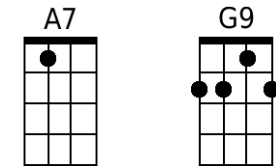

Greenfields (Am)

(Terry Gilkyson, Rich Dehr, and Frank Miller)

Intro: Last line of the verse with all chords.

Am   **Dm**   **Am**   **E7**
1. Once there were green fields kissed by the sun
Am   **Dm**   **Am**   **E7**
Once there were valleys where rivers used to run
F   **G7**   **Em7**   **A7**
Once there were blue skies with white clouds high above
Dm7   **G7**   **Am**   **E7**
Once they were part of an everlasting love
Am   **Dm**   **Am**   **E7**   **Am Em Am E7**
We were the lovers who strolled through green fields

Am   **Dm**   **Am**   **E7**
2. Green fields are gone now, parched by the sun
Am   **Dm**   **Am**   **E7**
Gone from the valleys where rivers used to run
F   **G7**   **Em7**   **A7**
Gone with the cold wind that swept into my heart
Dm7   **G7**   **Am**   **E7**
Gone with the lovers who let their dreams de-part
Am   **Dm**   **Am E7**   **Am Em Am E7**
Where are the green fields that we used to roam

Baritone

Am: x02233
Dm: xx0232
E7: xx0221
F: xx3231
G7: xx3233
Em7: xx0231
A7: xx0223
G9: xx3233
Dm7: xx0231
Am7: x02233
Em: x02231