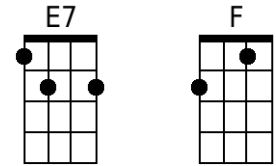

Greenfields (Am)

(Terry Gilkyson, Rich Dehr, and Frank Miller)

Intro: Last line of the verse with all chords.

Am   **Dm**   **Am**   **E7**
1. Once there were green fields kissed by the sun
Am   **Dm**   **Am**   **E7**
Once there were valleys where rivers used to run
F   **G7**   **Em7**   **A7**
Once there were blue skies with white clouds high above
Dm7   **G7**   **Am**   **E7**
Once they were part of an everlasting love
Am   **Dm**   **Am**   **E7**   **Am Em Am E7**
We were the lovers who strolled through green fields

Am   **Dm**   **Am**   **E7**
2. Green fields are gone now, parched by the sun
Am   **Dm**   **Am**   **E7**
Gone from the valleys where rivers used to run
F   **G7**   **Em7**   **A7**
Gone with the cold wind that swept into my heart
Dm7   **G7**   **Am**   **E7**
Gone with the lovers who let their dreams de-part
Am   **Dm**   **Am E7**   **Am Em Am E7**
Where are the green fields that we used to roam

Baritone

Am: x02233
Dm: xx0232
E7: xx0221
F: xx3231
G7: xx3233
Em7: xx0231
A7: xx0223
G9: xx3233
Dm7: xx0231
Am7: x02233
Em: x02231