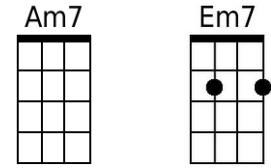

Greenfields (Em)

(Terry Gilkyson, Rich Dehr, and Frank Miller)

Intro: *Last line of the verse with all chords.*

Em   **Am**   **Em**   **B7**
1. Once there were green fields kissed by the sun
Em   **Am**   **Em**   **B7**
Once there were valleys where rivers used to run
C   **D7**   **Bm7**   **E7**
Once there were blue skies with white clouds high above
Am7   **D7**   **Em**   **B7**
Once they were part of an everlasting love
Em   **Am**   **Em**   **B7**   **Em Bm Em B7**
We were the lovers who strolled through green fields

Em   **Am**   **Em**   **B7**
2. Green fields are gone now, parched by the sun
Em   **Am**   **Em**   **B7**
Gone from the valleys where rivers used to run
C   **D7**   **Bm7**   **E7**
Gone with the cold wind that swept into my heart
Am7   **D7**   **Em**   **B7**
Gone with the lovers who let their dreams de-part
Em   **Am**   **Em B7**   **Em Bm Em B7**
Where are the green fields that we used to roam

Baritone

A collection of baritone guitar chord diagrams for the following chords: Em, Am, B7, C, D7, Bm7, E7, D9, Am7, Em7, and Bm. Each diagram shows the fretting pattern on a six-string baritone guitar.