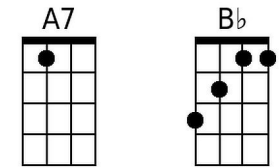

Dm7 G9 Dm7 G7 C E7

How can I keep searching when dark clouds hide the day

Am F Dm

I only know there's nothing here for me

Am Dm Dm7 E7

Nothing in this wide world, left for me to see.

Am Dm Am E7

3. But I'll keep on waiting 'til you re-turn

Am Dm Am E7

I'll keep on waiting un-til the day you learn

F G7 Em7 A7

You can't be happy while your heart's on the roam

Dm7 G7 Am E7

You can't be happy un-til you bring it home

Am Dm Am E7 Am Em Am

Home to the green fields and me once a-gain.

Baritone

A collection of 11 baritone guitar chord diagrams arranged in two rows. The first row contains Dm, Gm, A7, Bb, C7, and Am7. The second row contains D7, C9, Gm7, Dm7, and Am.

Bridge

Bb C9 Gm7 C7 F Dm7

Baritone

A collection of baritone guitar chord diagrams for the following chords: Em, Am, B7, C, D7, Bm7, E7, D9, Am7, Em7, and Bm. Each diagram shows the fretting pattern on a six-string baritone guitar.