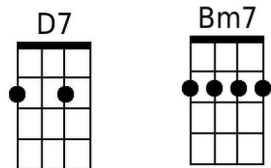

Baritone

A collection of 11 baritone guitar chord diagrams arranged in two rows. The first row contains Dm, Gm, A7, Bb, C7, and Am7. The second row contains D7, C9, Gm7, Dm7, and Am.

Bridge

Bb C9 Gm7 C7 F Dm7

Dm Gm Dm A7

3. But I'll keep on waiting 'til you re-turn

Dm Gm Dm A7

I'll keep on waiting un-til the day you learn

Bb C7 Am7 D7

You can't be happy while your heart's on the roam

Gm7 C7 Dm A7

You can't be happy un-til you bring it home

Dm Gm Dm A7 Dm Am Dm

Home to the green fields and me once a-gain.

Greenfields (Em)

(Terry Gilkyson, Rich Dehr, and Frank Miller)

Intro: *Last line of the verse with all chords.*

Em **Am** **Em** **B7**
 1. Once there were green fields kissed by the sun
Em **Am** **Em** **B7**
 Once there were valleys where rivers used to run
C **D7** **Bm7** **E7**
 Once there were blue skies with white clouds high above
Am7 **D7** **Em** **B7**
 Once they were part of an everlasting love
Em **Am** **Em** **B7** **Em Bm Em B7**
 We were the lovers who strolled through green fields

Baritone

A collection of baritone guitar chord diagrams for the following chords: Em, Am, B7, C, D7, Bm7, E7, D9, Am7, Em7, and Bm. Each diagram shows the fretting pattern on a six-string baritone guitar.