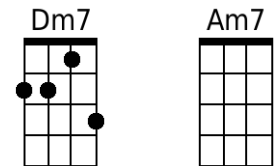

Greenfields (Am)

(Terry Gilkyson, Rich Dehr, and Frank Miller)

Intro: Last line of the verse with all chords.

Am **Dm** **Am** **E7**
 1. Once there were green fields kissed by the sun
Am **Dm** **Am** **E7**
 Once there were valleys where rivers used to run
F **G7** **Em7** **A7**
 Once there were blue skies with white clouds high above
Dm7 **G7** **Am** **E7**
 Once they were part of an everlasting love
Am **Dm** **Am** **E7** **Am Em Am E7**
 We were the lovers who strolled through green fields

Am **Dm** **Am** **E7**
 2. Green fields are gone now, parched by the sun
Am **Dm** **Am** **E7**
 Gone from the valleys where rivers used to run
F **G7** **Em7** **A7**
 Gone with the cold wind that swept into my heart
Dm7 **G7** **Am** **E7**
 Gone with the lovers who let their dreams de-part
Am **Dm** **Am E7** **Am Em Am E7**
 Where are the green fields that we used to roam

Baritone

A collection of 11 baritone guitar chord diagrams arranged in two rows. The first row contains Dm, Gm, A7, Bb, C7, and Am7. The second row contains D7, C9, Gm7, Dm7, and Am.

Bridge

Bb C9 Gm7 C7 F Dm7

Baritone

A collection of baritone guitar chord diagrams for the following chords: Em, Am, B7, C, D7, Bm7, E7, D9, Am7, Em7, and Bm. Each diagram shows the fretting pattern on a six-string baritone guitar.