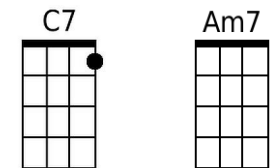

Greenfields (Dm)

(Terry Gilkyson, Rich Dehr, and Frank Miller)

Intro: *Last line of the verse with all chords.*

Dm   **Gm**   **Dm**   **A7**
1. Once there were green fields kissed by the sun
Dm   **Gm**   **Dm**   **A7**
Once there were valleys where rivers used to run
Bb   **C7**   **Am7**   **D7**
Once there were blue skies with white clouds high above
Gm7   **C7**   **Dm**   **A7**
Once they were part of an everlasting love
Dm   **Gm**   **Dm**   **A7**   **Dm Am Dm A7**
We were the lovers who strolled through green fields

Dm   **Gm**   **Dm**   **A7**
2. Green fields are gone now, parched by the sun
Dm   **Gm**   **Dm**   **A7**
Gone from the valleys where rivers used to run
Bb   **C7**   **Am7**   **D7**
Gone with the cold wind that swept into my heart
Gm7   **C7**   **Dm**   **A7**
Gone with the lovers who let their dreams de-part
Dm   **Gm**   **Dm A7**   **Dm Am Dm A7**
Where are the green fields that we used to roam

Baritone

A collection of 11 baritone guitar chord diagrams arranged in two rows. The first row contains Dm, Gm, A7, Bb, C7, and Am7. The second row contains D7, C9, Gm7, Dm7, and Am.