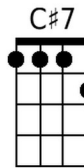

September in the Rain (Harry Warren & Al Dubin, 1937) (C)

Starting Note: G

C Em Am Em Dm
The leaves of brown came tumbling down, re-member

Am Dm G7 C G+
That Sept-ember in the rain.

C Em Am Em Dm
The sun went out just like a dying ember

Am Dm G7 C C7
That Sept-ember in the rain.

Bridge:

Gm7 C7 Gm7 C7 Dm
To every word of love I heard you whisper

Am D7 Am D7 G7 G+
The rain drops seemed to play a sweet re-frain.

C Em Am Em Dm
Though spring is here, to me it's still Sept-ember

Am Dm G7 C A7
That Sept-ember in the rain.

Repeat From Bridge

Outro:

Dm G7 C C C#7 C
That Sept-ember in the rain.