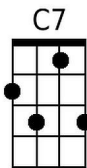

September in the Rain (Harry Warren & Al Dubin, 1937) (C)

Starting Note: G

C Em Am Em Dm
The leaves of brown came tumbling down, re-member

Am Dm G7 C G+
That Sept-ember in the rain.

C Em Am Em Dm
The sun went out just like a dying ember

Am Dm G7 C C7
That Sept-ember in the rain.

Bridge:

Gm7 C7 Gm7 C7 Dm
To every word of love I heard you whisper

Am D7 Am D7 G7 G+
The rain drops seemed to play a sweet re-frain.

C Em Am Em Dm
Though spring is here, to me it's still Sept-ember

Am Dm G7 C A7
That Sept-ember in the rain.

Repeat From Bridge

Outro:

Dm G7 C C C#7 C
That Sept-ember in the rain.

Baritone