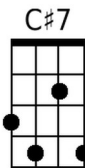

September in the Rain (Harry Warren & Al Dubin, 1937) (C)

Starting Note: G

C Em Am Em Dm
The leaves of brown came tumbling down, re-member

Am Dm G7 C G+
That Sept-ember in the rain.

C Em Am Em Dm
The sun went out just like a dying ember

Am Dm G7 C C7
That Sept-ember in the rain.

Bridge:

Gm7 C7 Gm7 C7 Dm
To every word of love I heard you whisper

Am D7 Am D7 G7 G+
The rain drops seemed to play a sweet re-frain.

C Em Am Em Dm
Though spring is here, to me it's still Sept-ember

Am Dm G7 C A7
That Sept-ember in the rain.

Repeat From Bridge

Outro:

Dm G7 C C C#7 C
That Sept-ember in the rain.

Baritone