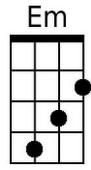

September in the Rain (Harry Warren & Al Dubin, 1937) (C)

Starting Note: G

C Em Am Em Dm
The leaves of brown came tumbling down, re-member

Am Dm G7 C G+
That Sept-ember in the rain.

C Em Am Em Dm
The sun went out just like a dying ember

Am Dm G7 C C7
That Sept-ember in the rain.

Bridge:

Gm7 C7 Gm7 C7 Dm
To every word of love I heard you whisper

Am D7 Am D7 G7 G+
The rain drops seemed to play a sweet re-frain.

C Em Am Em Dm
Though spring is here, to me it's still Sept-ember

Am Dm G7 C A7
That Sept-ember in the rain.

Repeat From Bridge

Outro:

Dm G7 C C C#7 C
That Sept-ember in the rain.