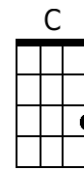

September in the Rain (Harry Warren & Al Dubin, 1937) (C)

Starting Note: G

C Em Am Em Dm
The leaves of brown came tumbling down, re-member

Am Dm G7 C G+
That Sept-ember in the rain.

C Em Am Em Dm
The sun went out just like a dying ember

Am Dm G7 C C7
That Sept-ember in the rain.

Bridge:

Gm7 C7 Gm7 C7 Dm
To every word of love I heard you whisper

Am D7 Am D7 G7 G+
The rain drops seemed to play a sweet re-frain.

C Em Am Em Dm
Though spring is here, to me it's still Sept-ember

Am Dm G7 C A7
That Sept-ember in the rain.

Repeat From Bridge

Outro:

Dm G7 C C C#7 C
That Sept-ember in the rain.