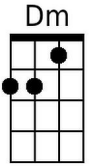

September in the Rain (Harry Warren & Al Dubin, 1937) (C)

Starting Note: G

C Em Am Em Dm
The leaves of brown came tumbling down, re-member

Am Dm G7 C G+
That Sept-ember in the rain.

C Em Am Em Dm
The sun went out just like a dying ember

Am Dm G7 C C7
That Sept-ember in the rain.

Bridge:

Gm7 C7 Gm7 C7 Dm
To every word of love I heard you whisper

Am D7 Am D7 G7 G+
The rain drops seemed to play a sweet re-frain.

C Em Am Em Dm
Though spring is here, to me it's still Sept-ember

Am Dm G7 C A7
That Sept-ember in the rain.

Repeat From Bridge

Outro:

Dm G7 C C C#7 C
That Sept-ember in the rain.