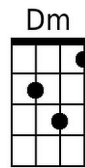

September in the Rain (Harry Warren & Al Dubin, 1937) (C)

Starting Note: G

C Em Am Em Dm
The leaves of brown came tumbling down, re-member

Am Dm G7 C G+
That Sept-ember in the rain.

C Em Am Em Dm
The sun went out just like a dying ember

Am Dm G7 C C7
That Sept-ember in the rain.

Bridge:

Gm7 C7 Gm7 C7 Dm
To every word of love I heard you whisper

Am D7 Am D7 G7 G+
The rain drops seemed to play a sweet re-frain.

C Em Am Em Dm
Though spring is here, to me it's still Sept-ember

Am Dm G7 C A7
That Sept-ember in the rain.

Repeat From Bridge

Outro:

Dm G7 C C C#7 C
That Sept-ember in the rain.

Baritone