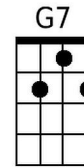

September in the Rain (Harry Warren & Al Dubin, 1937) (C)

Starting Note: G

C Em Am Em Dm
The leaves of brown came tumbling down, re-member

Am Dm G7 C G+
That Sept-ember in the rain.

C Em Am Em Dm
The sun went out just like a dying ember

Am Dm G7 C C7
That Sept-ember in the rain.

Bridge:

Gm7 C7 Gm7 C7 Dm
To every word of love I heard you whisper

Am D7 Am D7 G7 G+
The rain drops seemed to play a sweet re-frain.

C Em Am Em Dm
Though spring is here, to me it's still Sept-ember

Am Dm G7 C A7
That Sept-ember in the rain.

Repeat From Bridge

Outro:

Dm G7 C C C#7 C
That Sept-ember in the rain.