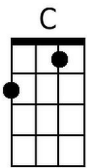

September in the Rain (Harry Warren & Al Dubin, 1937) (C)

Starting Note: G

C Em Am Em Dm
The leaves of brown came tumbling down, re-member

Am Dm G7 C G+
That Sept-ember in the rain.

C Em Am Em Dm
The sun went out just like a dying ember

Am Dm G7 C C7
That Sept-ember in the rain.

Bridge:

Gm7 C7 Gm7 C7 Dm
To every word of love I heard you whisper

Am D7 Am D7 G7 G+
The rain drops seemed to play a sweet re-frain.

C Em Am Em Dm
Though spring is here, to me it's still Sept-ember

Am Dm G7 C A7
That Sept-ember in the rain.

Repeat From Bridge

Outro:

Dm G7 C C C#7 C
That Sept-ember in the rain.

Baritone