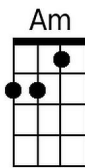

September in the Rain (Harry Warren & Al Dubin, 1937) (C)

Starting Note: G

C Em Am Em Dm
The leaves of brown came tumbling down, re-member

Am Dm G7 C G+
That Sept-ember in the rain.

C Em Am Em Dm
The sun went out just like a dying ember

Am Dm G7 C C7
That Sept-ember in the rain.

Bridge:

Gm7 C7 Gm7 C7 Dm
To every word of love I heard you whisper

Am D7 Am D7 G7 G+
The rain drops seemed to play a sweet re-frain.

C Em Am Em Dm
Though spring is here, to me it's still Sept-ember

Am Dm G7 C A7
That Sept-ember in the rain.

Repeat From Bridge

Outro:

Dm G7 C C C#7 C
That Sept-ember in the rain.

Baritone