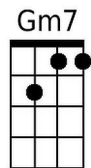

September in the Rain (Harry Warren & Al Dubin, 1937) (C)

Starting Note: G

C Em Am Em Dm
The leaves of brown came tumbling down, re-member

Am Dm G7 C G+
That Sept-ember in the rain.

C Em Am Em Dm
The sun went out just like a dying ember

Am Dm G7 C C7
That Sept-ember in the rain.

Bridge:

Gm7 C7 Gm7 C7 Dm
To every word of love I heard you whisper

Am D7 Am D7 G7 G+
The rain drops seemed to play a sweet re-frain.

C Em Am Em Dm
Though spring is here, to me it's still Sept-ember

Am Dm G7 C A7
That Sept-ember in the rain.

Repeat From Bridge

Outro:

Dm G7 C C C#7 C
That Sept-ember in the rain.