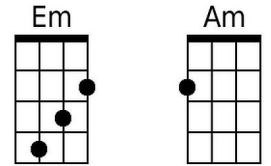

September in the Rain (Harry Warren & Al Dubin, 1937) (G)

Starting Note: D

G Bm Em Bm Am
The leaves of brown came tumbling down, re-member

Em Am D7 G D+
That Sept-ember in the rain.

G Bm Em Bm Am
The sun went out just like a dying ember

Em Am D7 G G7
That Sept-ember in the rain.

Bridge:

Dm7 G7 Dm7 G7 Am
To every word of love I heard you whisper

Em A7 Em A7 D7 D+
The rain drops seemed to play a sweet re-frain.

G Bm Em Bm Am
Though spring is here, to me it's still Sept-ember

Em Am D7 G E7
That Sept-ember in the rain.

Repeat From Bridge

Outro:

Am D7 G G G#7 G
That Sept-ember in the rain.

Baritone

A collection of baritone guitar chord diagrams for the following chords: G, Bm, Em, Am, A7, D7, D+, Dm7, and G7. Each diagram shows the fretting pattern on a six-string baritone guitar.