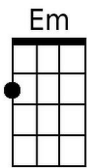

September in the Rain (Harry Warren & Al Dubin, 1937) (C)

Starting Note: G

C Em Am Em Dm
The leaves of brown came tumbling down, re-member

Am Dm G7 C G+
That Sept-ember in the rain.

C Em Am Em Dm
The sun went out just like a dying ember

Am Dm G7 C C7
That Sept-ember in the rain.

Bridge:

Gm7 C7 Gm7 C7 Dm
To every word of love I heard you whisper

Am D7 Am D7 G7 G+
The rain drops seemed to play a sweet re-frain.

C Em Am Em Dm
Though spring is here, to me it's still Sept-ember

Am Dm G7 C A7
That Sept-ember in the rain.

Repeat From Bridge

Outro:

Dm G7 C C C#7 C
That Sept-ember in the rain.

Baritone