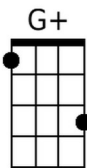

September in the Rain (Harry Warren & Al Dubin, 1937) (C)

Starting Note: G

C Em Am Em Dm
The leaves of brown came tumbling down, re-member

Am Dm G7 C G+
That Sept-ember in the rain.

C Em Am Em Dm
The sun went out just like a dying ember

Am Dm G7 C C7
That Sept-ember in the rain.

Bridge:

Gm7 C7 Gm7 C7 Dm
To every word of love I heard you whisper

Am D7 Am D7 G7 G+
The rain drops seemed to play a sweet re-frain.

C Em Am Em Dm
Though spring is here, to me it's still Sept-ember

Am Dm G7 C A7
That Sept-ember in the rain.

Repeat From Bridge

Outro:

Dm G7 C C C#7 C
That Sept-ember in the rain.

Baritone