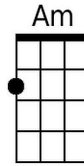

September in the Rain (Harry Warren & Al Dubin, 1937) (C)

Starting Note: G

C Em Am Em Dm
The leaves of brown came tumbling down, re-member

Am Dm G7 C G+
That Sept-ember in the rain.

C Em Am Em Dm
The sun went out just like a dying ember

Am Dm G7 C C7
That Sept-ember in the rain.

Bridge:

Gm7 C7 Gm7 C7 Dm
To every word of love I heard you whisper

Am D7 Am D7 G7 G+
The rain drops seemed to play a sweet re-frain.

C Em Am Em Dm
Though spring is here, to me it's still Sept-ember

Am Dm G7 C A7
That Sept-ember in the rain.

Repeat From Bridge

Outro:

Dm G7 C C C#7 C
That Sept-ember in the rain.