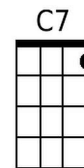

September in the Rain (Harry Warren & Al Dubin, 1937) (C)

Starting Note: G

C Em Am Em Dm
The leaves of brown came tumbling down, re-member

Am Dm G7 C G+
That Sept-ember in the rain.

C Em Am Em Dm
The sun went out just like a dying ember

Am Dm G7 C C7
That Sept-ember in the rain.

Bridge:

Gm7 C7 Gm7 C7 Dm
To every word of love I heard you whisper

Am D7 Am D7 G7 G+
The rain drops seemed to play a sweet re-frain.

C Em Am Em Dm
Though spring is here, to me it's still Sept-ember

Am Dm G7 C A7
That Sept-ember in the rain.

Repeat From Bridge

Outro:

Dm G7 C C C#7 C
That Sept-ember in the rain.