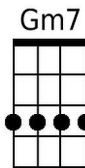

September in the Rain (Harry Warren & Al Dubin, 1937) (C)

Starting Note: G

C Em Am Em Dm
The leaves of brown came tumbling down, re-member

Am Dm G7 C G+
That Sept-ember in the rain.

C Em Am Em Dm
The sun went out just like a dying ember

Am Dm G7 C C7
That Sept-ember in the rain.

Bridge:

Gm7 C7 Gm7 C7 Dm
To every word of love I heard you whisper

Am D7 Am D7 G7 G+
The rain drops seemed to play a sweet re-frain.

C Em Am Em Dm
Though spring is here, to me it's still Sept-ember

Am Dm G7 C A7
That Sept-ember in the rain.

Repeat From Bridge

Outro:

Dm G7 C C C#7 C
That Sept-ember in the rain.

Baritone