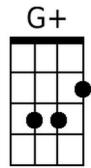

September in the Rain (Harry Warren & Al Dubin, 1937) (C)

Starting Note: G

C Em Am Em Dm
The leaves of brown came tumbling down, re-member

Am Dm G7 C G+
That Sept-ember in the rain.

C Em Am Em Dm
The sun went out just like a dying ember

Am Dm G7 C C7
That Sept-ember in the rain.

Bridge:

Gm7 C7 Gm7 C7 Dm
To every word of love I heard you whisper

Am D7 Am D7 G7 G+
The rain drops seemed to play a sweet re-frain.

C Em Am Em Dm
Though spring is here, to me it's still Sept-ember

Am Dm G7 C A7
That Sept-ember in the rain.

Repeat From Bridge

Outro:

Dm G7 C C C#7 C
That Sept-ember in the rain.