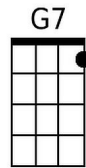

September in the Rain (Harry Warren & Al Dubin, 1937) (C)

Starting Note: G

C Em Am Em Dm
The leaves of brown came tumbling down, re-member

Am Dm G7 C G+
That Sept-ember in the rain.

C Em Am Em Dm
The sun went out just like a dying ember

Am Dm G7 C C7
That Sept-ember in the rain.

Bridge:

Gm7 C7 Gm7 C7 Dm
To every word of love I heard you whisper

Am D7 Am D7 G7 G+
The rain drops seemed to play a sweet re-frain.

C Em Am Em Dm
Though spring is here, to me it's still Sept-ember

Am Dm G7 C A7
That Sept-ember in the rain.

Repeat From Bridge

Outro:

Dm G7 C C C#7 C
That Sept-ember in the rain.

Baritone