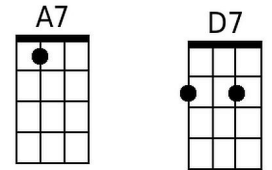

# September in the Rain (Harry Warren & Al Dubin, 1937) (G)

Starting Note: D

**G Bm Em Bm Am**  
 The leaves of brown came tumbling down, re-member  
**Em Am D7 G D+**  
 That Sep-tember in the rain.  
**G Bm Em Bm Am**  
 The sun went out just like a dying ember  
**Em Am D7 G G7**  
 That Sep-tember in the rain.

## Bridge:

**Dm7 G7 Dm7 G7 Am**  
 To every word of love I heard you whisper  
**Em A7 Em A7 D7 D+**  
 The rain drops seemed to play a sweet re-frain.

**G Bm Em Bm Am**  
 Though spring is here, to me it's still Sep-tember  
**Em Am D7 G G7 (To Bridge)**  
 That Sep-tember in the rain.