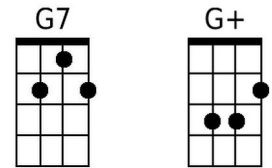

# September in the Rain (Harry Warren & Al Dubin, 1937) (C)

Starting Note: G

**C**      **Em**      **Am**      **Em**      **Dm**  
 The leaves of brown came tumbling down, re-member  
**Am**      **Dm**      **G7**      **C**      **G+**  
 That Sep-tember in the rain.  
**C**      **Em**      **Am**      **Em**      **Dm**  
 The sun went out just like a dying ember  
**Am**      **Dm**      **G7**      **C**      **C7**  
 That Sep-tember in the rain.

## Bridge:

**Gm7** **C7**      **Gm7** **C7**      **Dm**  
 To every word of love I heard you whisper  
**Am**      **D7**      **Am** **D7**      **G7** **G+**  
 The rain drops seemed to play a sweet re-frain.

## Bridge:

**Dm7 G7 Dm7 G7 Am**  
 To every word of love I heard you whisper  
**Em A7 Em A7 D7 D+**  
 The rain drops seemed to play a sweet re-frain.

**G Bm Em Bm Am**  
 Though spring is here, to me it's still Sep-tember  
**Em Am D7 G G7 (To Bridge)**  
 That Sep-tember in the rain.

## Outro:

**Am D7 G G G#7 G**  
 That Sep-tember in the rain.

**Baritone**

A grid of ten guitar chord diagrams for baritone guitar, arranged in two rows of five. The chords are: G, Bm, Em, Am, A7 (top row); D7, D+, Dm7, G7, E7 (bottom row).