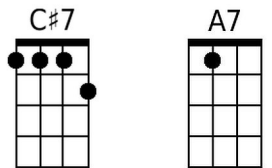

# September in the Rain (Harry Warren & Al Dubin, 1937) (C)

Starting Note: G

**C**      **Em**      **Am**      **Em**      **Dm**  
 The leaves of brown came tumbling down, re-member  
**Am**      **Dm**      **G7**      **C**      **G+**  
 That Sep-tember in the rain.  
**C**      **Em**      **Am**      **Em**      **Dm**  
 The sun went out just like a dying ember  
**Am**      **Dm**      **G7**      **C**      **C7**  
 That Sep-tember in the rain.

## Bridge:

**Gm7** **C7**      **Gm7** **C7**      **Dm**  
 To every word of love I heard you whisper  
**Am**      **D7**      **Am** **D7**      **G7** **G+**  
 The rain drops seemed to play a sweet re-frain.

## Bridge:

**Dm7 G7 Dm7 G7 Am**  
 To every word of love I heard you whisper  
**Em A7 Em A7 D7 D+**  
 The rain drops seemed to play a sweet re-frain.

**G Bm Em Bm Am**  
 Though spring is here, to me it's still Sep-tember  
**Em Am D7 G G7 (To Bridge)**  
 That Sep-tember in the rain.

## Outro:

**Am D7 G G G#7 G**  
 That Sep-tember in the rain.

**Baritone**

A grid of ten guitar chord diagrams for baritone guitar, arranged in two rows of five. The chords are: G, Bm, Em, Am, A7 (top row); D7, D+, Dm7, G7, E7 (bottom row).