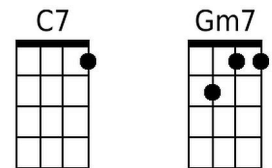

# September in the Rain (Harry Warren & Al Dubin, 1937) (C)

Starting Note: G

**C**      **Em**      **Am**      **Em**      **Dm**  
 The leaves of brown came tumbling down, re-member  
**Am**      **Dm**      **G7**      **C**      **G+**  
 That Sep-tember in the rain.  
**C**      **Em**      **Am**      **Em**      **Dm**  
 The sun went out just like a dying ember  
**Am**      **Dm**      **G7**      **C**      **C7**  
 That Sep-tember in the rain.

## Bridge:

**Gm7** **C7**      **Gm7** **C7**      **Dm**  
 To every word of love I heard you whisper  
**Am**      **D7**      **Am** **D7**      **G7** **G+**  
 The rain drops seemed to play a sweet re-frain.

## Bridge:

**Dm7 G7 Dm7 G7 Am**  
 To every word of love I heard you whisper  
**Em A7 Em A7 D7 D+**  
 The rain drops seemed to play a sweet re-frain.

**G Bm Em Bm Am**  
 Though spring is here, to me it's still Sep-tember  
**Em Am D7 G G7 (To Bridge)**  
 That Sep-tember in the rain.

## Outro:

**Am D7 G G G#7 G**  
 That Sep-tember in the rain.

**Baritone**

A grid of ten guitar chord diagrams for baritone guitar, arranged in two rows of five. The chords are: G, Bm, Em, Am, A7 (top row); D7, D+, Dm7, G7, E7 (bottom row).