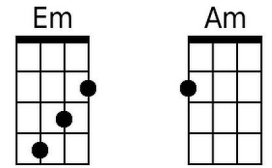

September in the Rain (Harry Warren & Al Dubin, 1937) (G)

Starting Note: D

G Bm Em Bm Am
The leaves of brown came tumbling down, re-member
Em Am D7 G D+
That Sep-tember in the rain.
G Bm Em Bm Am
The sun went out just like a dying ember
Em Am D7 G G7
That Sep-tember in the rain.