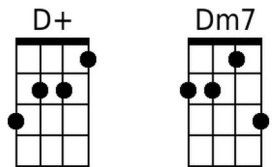

## Bridge:

**Gm7** **C7**      **Gm7** **C7**      **Dm**  
 To every word of love I heard you whisper  
**Am**      **D7**      **Am** **D7**      **G7** **G+**  
 The rain drops seemed to play a sweet re-frain.

## Baritone

# September in the Rain (Harry Warren & Al Dubin, 1937) (G)

Starting Note: D

**G Bm Em Bm Am**  
 The leaves of brown came tumbling down, re-member  
**Em Am D7 G D+**  
 That Sep-tember in the rain.  
**G Bm Em Bm Am**  
 The sun went out just like a dying ember  
**Em Am D7 G G7**  
 That Sep-tember in the rain.

## Bridge:

**Dm7 G7 Dm7 G7 Am**  
 To every word of love I heard you whisper  
**Em A7 Em A7 D7 D+**  
 The rain drops seemed to play a sweet re-frain.

**G Bm Em Bm Am**  
 Though spring is here, to me it's still Sep-tember  
**Em Am D7 G G7 (To Bridge)**  
 That Sep-tember in the rain.