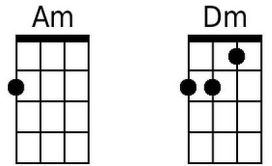

# September in the Rain (Harry Warren & Al Dubin, 1937) (C)

Starting Note: G

**C**      **Em**      **Am**      **Em**      **Dm**  
 The leaves of brown came tumbling down, re-member  
**Am**      **Dm**      **G7**      **C**      **G+**  
 That Sep-tember in the rain.  
**C**      **Em**      **Am**      **Em**      **Dm**  
 The sun went out just like a dying ember  
**Am**      **Dm**      **G7**      **C**      **C7**  
 That Sep-tember in the rain.

## Bridge:

**Gm7** **C7**      **Gm7** **C7**      **Dm**  
 To every word of love I heard you whisper  
**Am**      **D7**      **Am** **D7**      **G7** **G+**  
 The rain drops seemed to play a sweet re-frain.

## Bridge:

**Dm7 G7 Dm7 G7 Am**  
 To every word of love I heard you whisper  
**Em A7 Em A7 D7 D+**  
 The rain drops seemed to play a sweet re-frain.

**G Bm Em Bm Am**  
 Though spring is here, to me it's still Sep-tember  
**Em Am D7 G G7 (To Bridge)**  
 That Sep-tember in the rain.

## Outro:

**Am D7 G G G#7 G**  
 That Sep-tember in the rain.

**Baritone**

A grid of ten guitar chord diagrams for baritone guitar, arranged in two rows of five. The chords are: G, Bm, Em, Am, A7 (top row); D7, D+, Dm7, G7, E7 (bottom row).