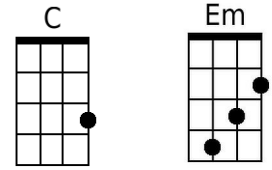

# September in the Rain (Harry Warren & Al Dubin, 1937) (C)

Starting Note: G

**C**      **Em**      **Am**      **Em**      **Dm**  
 The leaves of brown came tumbling down, re-member  
**Am**      **Dm**      **G7**      **C**      **G+**  
 That Sep-tember in the rain.  
**C**      **Em**      **Am**      **Em**      **Dm**  
 The sun went out just like a dying ember  
**Am**      **Dm**      **G7**      **C**      **C7**  
 That Sep-tember in the rain.

## Bridge:

**Gm7** **C7**      **Gm7** **C7**      **Dm**  
 To every word of love I heard you whisper  
**Am**      **D7**      **Am** **D7**      **G7** **G+**  
 The rain drops seemed to play a sweet re-frain.

## Bridge:

**Dm7 G7 Dm7 G7 Am**  
 To every word of love I heard you whisper  
**Em A7 Em A7 D7 D+**  
 The rain drops seemed to play a sweet re-frain.

**G Bm Em Bm Am**  
 Though spring is here, to me it's still Sep-tember  
**Em Am D7 G G7 (To Bridge)**  
 That Sep-tember in the rain.

## Outro:

**Am D7 G G G#7 G**  
 That Sep-tember in the rain.

**Baritone**

A grid of ten guitar chord diagrams for baritone guitar, arranged in two rows of five. The chords are: G, Bm, Em, Am, A7 (top row); D7, D+, Dm7, G7, E7 (bottom row).