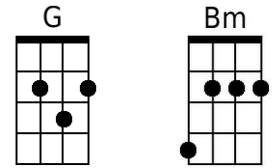

September in the Rain (Harry Warren & Al Dubin, 1937) (G)

Starting Note: D

G Bm Em Bm Am
The leaves of brown came tumbling down, re-member
Em Am D7 G D+
That Sep-tember in the rain.
G Bm Em Bm Am
The sun went out just like a dying ember
Em Am D7 G G7
That Sep-tember in the rain.