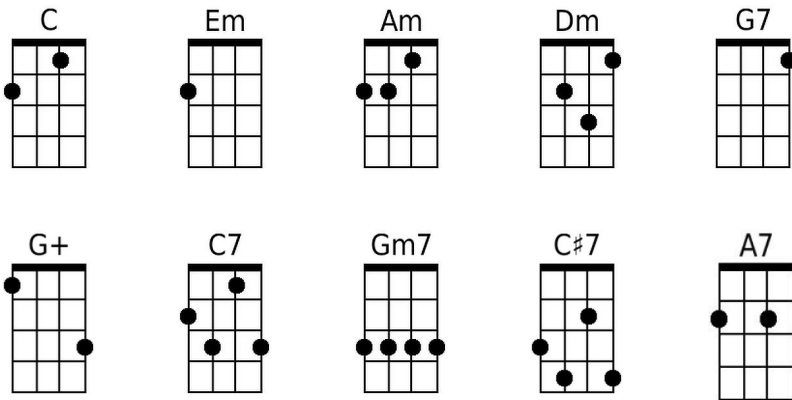

September in the Rain (Harry Warren & Al Dubin, 1937) (C)

Starting Note: G

C   **Em**   **Am**   **Em**   **Dm**
The leaves of brown came tumbling down, re-member
Am   **Dm**   **G7**   **C**   **G+**
That Sep-tember in the rain.
C   **Em**   **Am**   **Em**   **Dm**
The sun went out just like a dying ember
Am   **Dm**   **G7**   **C**   **C7**
That Sep-tember in the rain.

Bridge:

Gm7 **C7**   **Gm7** **C7**   **Dm**
To every word of love I heard you whisper
Am   **D7**   **Am** **D7**   **G7** **G+**
The rain drops seemed to play a sweet re-frain.

C   **Em**   **Am**   **Em**   **Dm**
Though spring is here, to me it's still Sep-tember
Am   **Dm**   **G7**   **C**   **C7 (To Bridge)**
That Sep-tember in the rain.

A7 (To Outro)

Repeat From Bridge

Outro:

Dm **G7**   **C** **C** **C#7** **C**
That Sep-tember in the rain.

Baritone