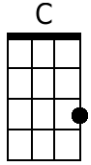

Spirit in the Sky (Norman Greenbaum, 1969) (C)

Intro: G G G C B \flat x8

C **F**
 When I die and they lay me to rest, Gonna go to the place that's best.
C **G7** **C**
 When they lay me down to die, Goin' on up to the spirit in the sky

Chorus:

C **F**
 Goin' up to the spirit in the sky, that's where I'm gonna go, when I die.
C
 When I die and they lay me to rest,
D7 **G** **(C B \flat G x4)**
 I'm gonna go to the place that's the best.

Chorus:

G **C**
 Goin' up to the spirit in the sky, that's where I'm gonna go, when I die.
G
 When I die and they lay me to rest,
D7 **G** (**C B \flat G** x4)
 I'm gonna go to the place that's the best.

Outro:

D7 **G** **D7** **G**
 Go to the place that's the best. Go to the place that's the best.

G G G C B \flat G x4

Baritone

G	C	B\flat	D7