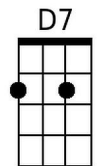

G **C**
I've never been a sinner; I've never sinned. I got a friend in Jesus.
G
So you know that when I die,
D7 **G** **Chorus**
It's gonna' set me up with the spirit in the sky.

Outro:

D7 **G** **D7** **G**
Go to the place that's the best. Go to the place that's the best.

G G G C B $\flat$ G x4

Baritone

G	C	B$\flat$	D7