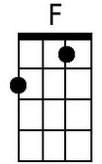

Spirit in the Sky (Norman Greenbaum, 1969) (C)

Intro: G G G C B \flat x8

C **F**
 When I die and they lay me to rest, Gonna go to the place that's best.
C **G7** **C**
 When they lay me down to die, Goin' on up to the spirit in the sky

Chorus:

C **F**
 Goin' up to the spirit in the sky, that's where I'm gonna go, when I die.
C
 When I die and they lay me to rest,
D7 **G** **(C B \flat G x4)**
 I'm gonna go to the place that's the best.

Chorus:

G **C**
 Goin' up to the spirit in the sky, that's where I'm gonna go, when I die.
G
 When I die and they lay me to rest,
D7 **G** (**C B \flat G** x4)
 I'm gonna go to the place that's the best.

Outro:

D7 **G** **D7** **G**
 Go to the place that's the best. Go to the place that's the best.

G G G C B \flat G x4

Baritone

G	C	B\flat	D7