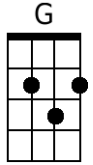

Spirit in the Sky (Norman Greenbaum, 1969) (C)

Intro: G G G C B \flat x8

C **F**
 When I die and they lay me to rest, Gonna go to the place that's best.
C **G7** **C**
 When they lay me down to die, Goin' on up to the spirit in the sky

Chorus:

C **F**
 Goin' up to the spirit in the sky, that's where I'm gonna go, when I die.
C
 When I die and they lay me to rest,
D7 **G** **(C B \flat G x4)**
 I'm gonna go to the place that's the best.

Outro:

G7 **C** **G7** **C**
 Go to the place that's the best. Go to the place that's the best.

G G G C B \flat G x4

Baritone

Spirit in the Sky (Norman Greenbaum, 1969) (G)

Intro: G G G C B \flat x8

G **C**
 When I die and they lay me to rest, Gonna go to the place that's best.
G **D7** **G**
 When they lay me down to die, Goin' on up to the spirit in the sky

Chorus:

G **C**
 Goin' up to the spirit in the sky, that's where I'm gonna go, when I die.
G
 When I die and they lay me to rest,
D7 **G** (**C B \flat G** x4)
 I'm gonna go to the place that's the best.