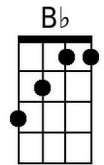

Spirit in the Sky (Norman Greenbaum, 1969) (C)

Intro: G G G C B \flat x8

C **F**
 When I die and they lay me to rest, Gonna go to the place that's best.
C **G7** **C**
 When they lay me down to die, Goin' on up to the spirit in the sky

Chorus:

C **F**
 Goin' up to the spirit in the sky, that's where I'm gonna go, when I die.
C
 When I die and they lay me to rest,
D7 **G** **(C B \flat G x4)**
 I'm gonna go to the place that's the best.

Outro:

G7 **C** **G7** **C**
 Go to the place that's the best. Go to the place that's the best.

G G G C B \flat G x4

Baritone

Spirit in the Sky (Norman Greenbaum, 1969) (G)

Intro: G G G C B \flat x8

G **C**
 When I die and they lay me to rest, Gonna go to the place that's best.
G **D7** **G**
 When they lay me down to die, Goin' on up to the spirit in the sky

Chorus:

G **C**
 Goin' up to the spirit in the sky, that's where I'm gonna go, when I die.
G
 When I die and they lay me to rest,
D7 **G** (**C B \flat G** x4)
 I'm gonna go to the place that's the best.