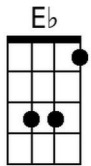

Spirit in the Sky (Norman Greenbaum, 1969) (C)

Intro: G G G C B \flat x8

C **F**
 When I die and they lay me to rest, Gonna go to the place that's best.
C **G7** **C**
 When they lay me down to die, Goin' on up to the spirit in the sky

Chorus:

C **F**
 Goin' up to the spirit in the sky, that's where I'm gonna go, when I die.
C
 When I die and they lay me to rest,
D7 **G** **(C B \flat G x4)**
 I'm gonna go to the place that's the best.

Chorus:

G **C**
 Goin' up to the spirit in the sky, that's where I'm gonna go, when I die.
G
 When I die and they lay me to rest,
D7 **G** (**C B \flat G** x4)
 I'm gonna go to the place that's the best.

Outro:

D7 **G** **D7** **G**
 Go to the place that's the best. Go to the place that's the best.

G G G C B \flat G x4

Baritone

G	C	B\flat	D7