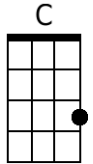

Spirit in the Sky (Norman Greenbaum, 1969) (C)

Intro: G G G C B \flat x8

C **F**
 When I die and they lay me to rest, Gonna go to the place that's best.
C **G7** **C**
 When they lay me down to die, Goin' on up to the spirit in the sky

Chorus:

C **F**
 Goin' up to the spirit in the sky, that's where I'm gonna go, when I die.
C
 When I die and they lay me to rest,
D7 **G** **(C B \flat G x4)**
 I'm gonna go to the place that's the best.

Outro:

G7 **C** **G7** **C**
 Go to the place that's the best. Go to the place that's the best.

G G G C B \flat G x4

Baritone

Spirit in the Sky (Norman Greenbaum, 1969) (G)

Intro: G G G C B \flat x8

G **C**
 When I die and they lay me to rest, Gonna go to the place that's best.
G **D7** **G**
 When they lay me down to die, Goin' on up to the spirit in the sky

Chorus:

G **C**
 Goin' up to the spirit in the sky, that's where I'm gonna go, when I die.
G
 When I die and they lay me to rest,
D7 **G** (**C B \flat G** x4)
 I'm gonna go to the place that's the best.