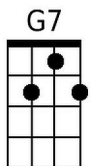

C **F**
I've never been a sinner; I've never sinned. I got a friend in Jesus.
C
So you know that when I die,
G7 **C**
It's gonna' set me up with the spirit in the sky. **Chorus**

Outro:

G7 **C** **G7** **C**
Go to the place that's the best. Go to the place that's the best.

G G G C B $\flat$ G x4

Baritone