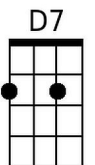

Spirit in the Sky

Norman Greenbaum (1969)

Key of G

<https://www.youtube.com/watch?v=AZQxH_8raCI>

G G G C B $\flat$ x8

G
When I die and they lay me to rest,

C
Gonna go to the place that's best.

G
When they lay me down to die,

D7 G
Goin' on up to the spirit in the sky.

G
Goin' up to the spirit in the sky,

C
That's where I'm gonna go, when I die.

G
When I die and they lay me to rest,

D7 G
I'm gonna go to the place that's the best.

C B $\flat$ G x4

G
Prepare yourself, you know it's a must,

C
Gotta have a friend in Jesus

G
So you know that when you die,

D7 G
It's gonna' recommend you to the spirit in the sky.