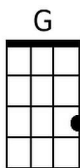

Spirit in the Sky

Norman Greenbaum (1969)

Key of G

<https://www.youtube.com/watch?v=AZQxH_8raCI>

G G G C B $\flat$ x8

G
When I die and they lay me to rest,

C
Gonna go to the place that's best.

G
When they lay me down to die,

D7 G
Goin' on up to the spirit in the sky.

G
Goin' up to the spirit in the sky,

C
That's where I'm gonna go, when I die.

G
When I die and they lay me to rest,

D7 G
I'm gonna go to the place that's the best.

C B $\flat$ G x4

G
Prepare yourself, you know it's a must,

C
Gotta have a friend in Jesus

G
So you know that when you die,

D7 G
It's gonna' recommend you to the spirit in the sky.

Baritone