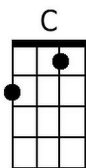

Spirit in the Sky

Norman Greenbaum (1969)

Key of G

<https://www.youtube.com/watch?v=AZQxH_8raCI>

G G G C B $\flat$ x8

G
When I die and they lay me to rest,

C
Gonna go to the place that's best.

G
When they lay me down to die,

D7 G
Goin' on up to the spirit in the sky.

G
Goin' up to the spirit in the sky,

C
That's where I'm gonna go, when I die.

G
When I die and they lay me to rest,

D7 G
I'm gonna go to the place that's the best.

C B $\flat$ G x4

G
Prepare yourself, you know it's a must,

C
Gotta have a friend in Jesus

G
So you know that when you die,

D7 G
It's gonna' recommend you to the spirit in the sky.

Baritone