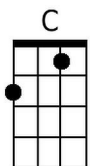

C
When they lay me down to die,

G7 C
Goin' on up to the spirit in the sky.

C
Goin' up to the spirit in the sky,

F
That's where I'm gonna go, when I die.

C
When I die and they lay me to rest,

G7 C
I'm gonna go to the place that's the best.

F Eb C **x4**

C
Prepare yourself, you know it's a must,

F
Gotta have a friend in Jesus

C
So you know that when you die,

G7 C
It's gonna' recommend you to the spirit in the sky.

Baritone

C
Gonna' recommend you to the spirit in the sky,
F
That's where you're gonna go, when you die.
C
When you die and they lay you to rest,
G7 C
You're gonna go to the place that's the best.
F E♭ C x4