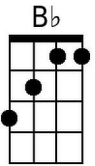

Spirit in the Sky

Norman Greenbaum (1969)

Key of G

<https://www.youtube.com/watch?v=AZQxH_8raCI>

G G G C B $\flat$ x8

G
When I die and they lay me to rest,

C
Gonna go to the place that's best.

G
When they lay me down to die,

D7 G
Goin' on up to the spirit in the sky.

G
Goin' up to the spirit in the sky,

C
That's where I'm gonna go, when I die.

G
When I die and they lay me to rest,

D7 G
I'm gonna go to the place that's the best.

C B $\flat$ G x4

G
Prepare yourself, you know it's a must,

C
Gotta have a friend in Jesus

G
So you know that when you die,

D7 G
It's gonna' recommend you to the spirit in the sky.