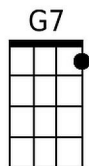

Spirit in the Sky

Norman Greenbaum (1969)

Key of C

<https://www.youtube.com/watch?v=AZQxH_8raCI>

C C C F Eb **x8**

C
When I die and they lay me to rest,

F
Gonna go to the place that's best.

C
When they lay me down to die,

G7 C
Goin' on up to the spirit in the sky.

C
Goin' up to the spirit in the sky,

F
That's where I'm gonna go, when I die.

C
When I die and they lay me to rest,

G7 C
I'm gonna go to the place that's the best.

F Eb C **x4**

C
Prepare yourself, you know it's a must,

F
Gotta have a friend in Jesus

C
So you know that when you die,

G7 C
It's gonna' recommend you to the spirit in the sky.

Baritone