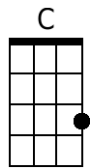

Spirit in the Sky

Norman Greenbaum (1969)

Key of G

<https://www.youtube.com/watch?v=AZQxH_8raCI>

G G G C B $\flat$ x8

G
When I die and they lay me to rest,

C
Gonna go to the place that's best.

G
When they lay me down to die,

D7 G
Goin' on up to the spirit in the sky.

G
Goin' up to the spirit in the sky,

C
That's where I'm gonna go, when I die.

G
When I die and they lay me to rest,

D7 G
I'm gonna go to the place that's the best.

C B $\flat$ G x4

G
Prepare yourself, you know it's a must,

C
Gotta have a friend in Jesus

G
So you know that when you die,

D7 G
It's gonna' recommend you to the spirit in the sky.