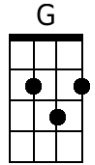

Spirit in the Sky

Norman Greenbaum (1969)

Key of G

<https://www.youtube.com/watch?v=AZQxH_8raCI>

G G G C B $\flat$ x8

G
When I die and they lay me to rest,

C
Gonna go to the place that's best.

G
When they lay me down to die,

D7 G
Goin' on up to the spirit in the sky.

G
Goin' up to the spirit in the sky,

C
That's where I'm gonna go, when I die.

G
When I die and they lay me to rest,

D7 G
I'm gonna go to the place that's the best.

C B $\flat$ G x4

G
Prepare yourself, you know it's a must,

C
Gotta have a friend in Jesus

G
So you know that when you die,

D7 G
It's gonna' recommend you to the spirit in the sky.