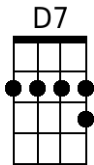

Down The Ohio

Randy Sparks and Larry Ramos, 1963

Cut Time (2/4). Original Key of G (1 Sharp). "Fast." Ukulele.

Recorded by the New Christy Minstrels on their 1963 album *Ramblin'*.

GCEA

Down The Ohio

Randy Sparks and Larry Ramos, 1963

Cut Time (2/4). Original Key of G (1 Sharp). "Fast." Ukulele.

Recorded by the New Christy Minstrels on their 1963 album *Ramblin'*.

Introduction - 20 Measures.

G	G	G	G D7 G G
G	G	G	G D7 G G
G	G	G D7	G G7
C	C	G	G
C	C	G	G D7 G G

Chorus:

G C G
 Come 'long, children, and sing a happy song;
 G D7
 Play it on your old ban-jo.
 G6 G C
 Get on board, we're sailin' down the river;
 G D7 G
 Sailing down the O-hi-o.

Verses

G G D7 G
 1. What d' we do on a Saturday night? Down the O-hi-o.
 G G D7 G
 Kiss the girls in the pale moonlight, Down the O-hi-o.
 G G D7 G
 I don' know, but I been told, Down the O-hi-o.
 G G D7 G
 All that glitters can't be gold, Down the O-hi-o. **Chorus.**