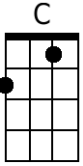

Bridge

G

Dance, Liza, dance; dance, little Liza, dance.

G

Dance all night in the pale moonlight

G

D7

G

And we'll all go home in the morning.