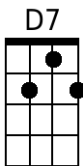

Cut Time (2/4). Original Key of G (1 Sharp). "Fast." Ukulele.

Recorded by the New Christy Minstrels on their 1963 album *Ramblin'*.

Introduction - 20 Measures.

G	G	G	G D7 G G
G	G	G	G D7 G G
G	G	G D7	G G7
C	C	G	G
C	C	G	G D7 G G

Chorus:

G C G
 Come 'long, children, and sing a happy song;
 G D7
 Play it on your old ban-jo.
 G6 G C
 Get on board, we're sailin' down the river;
 G D7 G
 Sailing down the O-hi-o.

Verses

G G D7 G
 1. What d' we do on a Saturday night? Down the O-hi-o.
 G G D7 G
 Kiss the girls in the pale moonlight, Down the O-hi-o.
 G G D7 G
 I don' know, but I been told, Down the O-hi-o.
 G G D7 G
 All that glitters can't be gold, Down the O-hi-o. **Chorus.**

**Bridge****G**

Dance, Liza, dance; dance, little Liza, dance.

G

Dance all night in the pale moonlight

G**D7****G**

And we'll all go home in the morning.

**C**

Hi! Ho! 'Way we go,

G

Sailin' down the river, on the Ohio.

C

Hi! Ho! 'Way we go,

G**D7****G**

Sailin' down the river, on the O-hi-o.

**[4 Measure Instrumental]**

G	D7	G	G	D+	G
---	----	---	---	----	---