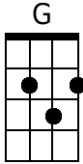

Down The Ohio

Randy Sparks and Larry Ramos, 1963

Cut Time (2/4). Original Key of G (1 Sharp). "Fast." Ukulele.

Recorded by the New Christy Minstrels on their 1963 album *Ramblin'*.

GCEA

Down The Ohio

Randy Sparks and Larry Ramos, 1963

Cut Time (2/4). Original Key of G (1 Sharp). "Fast." Ukulele.

Recorded by the New Christy Minstrels on their 1963 album *Ramblin'*.

Introduction - 20 Measures.

G	G	G	G D7 G G
G	G	G	G D7 G G
G	G	G D7	G G7
C	C	G	G
C	C	G	G D7 G G

Chorus:

G C G
 Come 'long, children, and sing a happy song;
 G D7
 Play it on your old ban-jo.
 G6 G C
 Get on board, we're sailin' down the river;
 G D7 G
 Sailing down the O-hi-o.

Verses

G G D7 G
 1. What d' we do on a Saturday night? Down the O-hi-o.
 G G D7 G
 Kiss the girls in the pale moonlight, Down the O-hi-o.
 G G D7 G
 I don' know, but I been told, Down the O-hi-o.
 G G D7 G
 All that glitters can't be gold, Down the O-hi-o. **Chorus.**