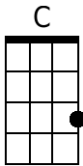

Down The Ohio

Randy Sparks and Larry Ramos, 1963

Cut Time (2/4). Original Key of G (1 Sharp). "Fast." Ukulele.

Recorded by the New Christy Minstrels on their 1963 album *Ramblin'*.

GCEA

Down The Ohio

Randy Sparks and Larry Ramos, 1963

Cut Time (2/4). Original Key of G (1 Sharp). "Fast." Ukulele.

Recorded by the New Christy Minstrels on their 1963 album *Ramblin'*.

Introduction - 20 Measures.

G	G	G	G D7 G G
G	G	G	G D7 G G
G	G	G D7	G G7
C	C	G	G
C	C	G	G D7 G G

Chorus:

G C G
 Come 'long, children, and sing a happy song;
 G D7
 Play it on your old ban-jo.
 G6 G C
 Get on board, we're sailin' down the river;
 G D7 G
 Sailing down the O-hi-o.

Verses

G G D7 G
 1. What d' we do on a Saturday night? Down the O-hi-o.
 G G D7 G
 Kiss the girls in the pale moonlight, Down the O-hi-o.
 G G D7 G
 I don' know, but I been told, Down the O-hi-o.
 G G D7 G
 All that glitters can't be gold, Down the O-hi-o. **Chorus.**