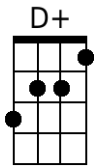

Down The Ohio

Randy Sparks and Larry Ramos, 1963

Cut Time (2/4). Original Key of G (1 Sharp). "Fast." Ukulele.

Recorded by the New Christy Minstrels on their 1963 album *Ramblin'*.

GCEA

Down The Ohio

Randy Sparks and Larry Ramos, 1963

Cut Time (2/4). Original Key of G (1 Sharp). "Fast." Ukulele.

Recorded by the New Christy Minstrels on their 1963 album *Ramblin'*.

Introduction - 20 Measures.

G	G	G	G D7 G G
G	G	G	G D7 G G
G	G	G D7	G G7
C	C	G	G
C	C	G	G D7 G G

Chorus:

G C G
 Come 'long, children, and sing a happy song;
 G D7
 Play it on your old ban-jo.
 G6 G C
 Get on board, we're sailin' down the river;
 G D7 G
 Sailing down the O-hi-o.

Verses

G G D7 G
 1. What d' we do on a Saturday night? Down the O-hi-o.
 G G D7 G
 Kiss the girls in the pale moonlight, Down the O-hi-o.
 G G D7 G
 I don' know, but I been told, Down the O-hi-o.
 G G D7 G
 All that glitters can't be gold, Down the O-hi-o. **Chorus.**