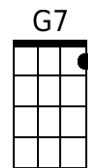

Chorus

C F
Green, green, it's green they say,
C G7
On the far side of the hill;
C C7 F
Green, green, I'm goin' away
C G7 C
To where the grass is greener still.

1. Well, I told my mama on the day I was born
C Em F C

F G7 C
"Don-cha cry when you see I'm gone.

C Em F C
You know, there ain't no woman gonna settle me down

F G7 C
I just gotta be travelin' on." A-singin' **Chorus**

2. No, there ain't no-body in this whole wide world
C Em F C

F G7 C
I will till the day I die.

C Em F C
I was just a stop a-long his way;

F G7 C
Never even said good-bye. **Chorus**

Bari

C Em F C
4. I don't care when the sun goes down,
F G7 C
Where I lay my weary head.