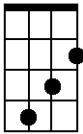

2/2 Time; Original Key of C. "With a Steady Beat." Ukulele.

Recorded by The New Christy Minstrels on their album *Ramblin'* (1963).

C

F

G7

C7

Em

4 Measure Introduction

Chorus

C F
Green, green, it's green they say,
C G7
On the far side of the hill;
C C7 F
Green, green, I'm goin' away
C G7 C
To where the grass is greener still.

1. Well, I told my mama on the day I was born
C Em F C

C Em F C
Green, green valley or a rocky road;
F G7 C
It's there I'm gonna make my bed.

C F
Green, green, it's green they say,
C G7
On the far side of the hill;

C C7 F
Green, green, I'm goin' away
C G7 C
To where the grass is greener still.

[Spoken]

Everybody, I wanna hear it now.

C F
Green, green, it's green they say,
C G7
On the far side of the hill;

C C7 F
Green, green, I'm goin' away
C G7 C
To where the grass is greener still.

[Repeat as needed for Fade out]