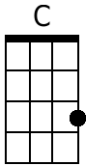

# **Green, Green**

**Ukulele.**

**Key of G (Original Key of C).**

# Green, Green

By Barry McGuire and Randy Sparks

2/2 Time; Key of G (Original Key of C). "With a Steady Beat." Ukulele.  
Recorded by The New Christy Minstrels on their album *Ramblin'* (1963).

G Bm C G  
 4. I don't care when the sun goes down,  
 C D7 G  
 Where I lay my weary head.

G Bm C G  
 Green, green valley or a rocky road;  
 C D7 G  
 It's there I'm gonna make my bed.

G C  
 Green, green, it's green they say,  
 G D7  
 On the far side of the hill;

G G7 C  
 Green, green, I'm goin' away  
 G D7 G  
 To where the grass is greener still.

**[Spoken]**

*Everybody, I wanna hear it now.*

G C  
 Green, green, it's green they say,  
 G D7  
 On the far side of the hill;