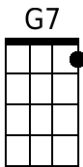

Bari

G Bm C G
4. I don't care when the sun goes down,
C D7 G
Where I lay my weary head.

G Bm C G
Green, green valley or a rocky road;
C D7 G
It's there I'm gonna make my bed.

G C
Green, green, it's green they say,
G D7
On the far side of the hill;

G G7 C
Green, green, I'm goin' away
G D7 G
To where the grass is greener still.

[Spoken]

Everybody, I wanna hear it now.

G C
Green, green, it's green they say,
G D7
On the far side of the hill;

G G7 C
Green, green, I'm goin' away
G D7 G
To where the grass is greener still.

[Repeat as needed for Fade out]

G D7 G
||: To where the grass is greener still. :||