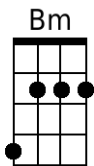

# Green, Green

By Barry McGuire and Randy Sparks

2/2 Time; Key of G (Original Key of C). "With a Steady Beat." Ukulele.  
Recorded by The New Christy Minstrels on their album *Ramblin'* (1963).

### Chorus

G C  
Green, green, it's green they say,  
G D7  
On the far side of the hill;  
G G7 C  
Green, green, I'm goin' away  
G D7 G  
To where the grass is greener still.

1. Well, I told my mama on the day I was born  
G Bm C G  
C D7 G

G Bm C G  
 4. I don't care when the sun goes down,  
 C D7 G  
 Where I lay my weary head.

G Bm C G  
 Green, green valley or a rocky road;  
 C D7 G  
 It's there I'm gonna make my bed.

G C  
 Green, green, it's green they say,  
 G D7  
 On the far side of the hill;

G G7 C  
 Green, green, I'm goin' away  
 G D7 G  
 To where the grass is greener still.

**[Spoken]**

*Everybody, I wanna hear it now.*

G C  
 Green, green, it's green they say,  
 G D7  
 On the far side of the hill;