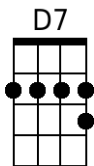

# Green, Green

By Barry McGuire and Randy Sparks

2/2 Time; Key of G (Original Key of C). "With a Steady Beat." Ukulele.  
Recorded by The New Christy Minstrels on their album *Ramblin'* (1963).

"Don-cha cry when you see I'm gone.

G Bm C G  
You know, there ain't no woman gonna settle me down  
C D7 G  
I just gotta be travelin' on." A-singin' **Chorus**

2. No, there ain't no-body in this whole wide world  
G Bm C G  
C D7 G

G Bm C G  
 4. I don't care when the sun goes down,  
 C D7 G  
 Where I lay my weary head.

G Bm C G  
 Green, green valley or a rocky road;  
 C D7 G  
 It's there I'm gonna make my bed.

G C  
 Green, green, it's green they say,  
 G D7  
 On the far side of the hill;

G G7 C  
 Green, green, I'm goin' away  
 G D7 G  
 To where the grass is greener still.

**[Spoken]**

*Everybody, I wanna hear it now.*

G C  
 Green, green, it's green they say,  
 G D7  
 On the far side of the hill;