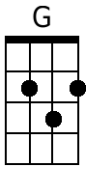

# Green, Green

By Barry McGuire and Randy Sparks

2/2 Time; Key of G (Original Key of C). "With a Steady Beat." Ukulele.  
Recorded by The New Christy Minstrels on their album *Ramblin'* (1963).

"Don-cha cry when you see I'm gone.

G Bm C G  
You know, there ain't no woman gonna settle me down  
C D7 G  
I just gotta be travelin' on." A-singin' **Chorus**

2. No, there ain't no-body in this whole wide world  
G Bm C G  
C D7 G

G Bm C G  
 4. I don't care when the sun goes down,  
 C D7 G  
 Where I lay my weary head.

G Bm C G  
 Green, green valley or a rocky road;  
 C D7 G  
 It's there I'm gonna make my bed.

G C  
 Green, green, it's green they say,  
 G D7  
 On the far side of the hill;

G G7 C  
 Green, green, I'm goin' away  
 G D7 G  
 To where the grass is greener still.

**[Spoken]**

*Everybody, I wanna hear it now.*

G C  
 Green, green, it's green they say,  
 G D7  
 On the far side of the hill;