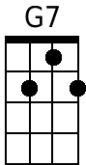

# **Green, Green**

**Ukulele.**

**Key of G (Original Key of C).**

# Green, Green

By Barry McGuire and Randy Sparks

2/2 Time; Key of G (Original Key of C). "With a Steady Beat." Ukulele.  
Recorded by The New Christy Minstrels on their album *Ramblin'* (1963).

G Bm C G  
 4. I don't care when the sun goes down,  
 C D7 G  
 Where I lay my weary head.

G Bm C G  
 Green, green valley or a rocky road;  
 C D7 G  
 It's there I'm gonna make my bed.

G C  
 Green, green, it's green they say,  
 G D7  
 On the far side of the hill;

G G7 C  
 Green, green, I'm goin' away  
 G D7 G  
 To where the grass is greener still.

**[Spoken]**

*Everybody, I wanna hear it now.*

G C  
 Green, green, it's green they say,  
 G D7  
 On the far side of the hill;