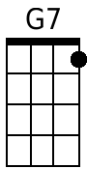

Bari

3. A wand'rin' song is all I know
Yet I love you more, more than words can tell
I hear the call and I'm bound to go
I leave you now with a last fare-well.
I leave you now with a last fare-well.

G7 Am - Dm F G7

Am-Dm7 Bb C G7

C - Dm E - F

G7 C

G7 C