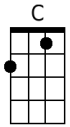

# Mighty Mississippi

By Randy Sparks

Key of C (Original Key of G); Cut Time. "Moderately With A Strong Beat." Bari Uke.  
From the New Christy Minstrels 1963 album *Ramblin'*.

Five Measure Introduction.

**Chorus:**

**F7** **C - C7**

Mighty Mississippi, roll a-long;

**F7** **C**

Lazy river, sing your song.

And it's away, **E7** **C** **A dim**  
Dixie, steady as you go.

**C6** **D7** **G7 - C - C7**  
On your way down to the Gulf of Mexico.

Oh, once I lost a million and I won it back again.  
**E7** **F** **A dim**

**C6** **D7** **G7** **C - C7**  
On the way from Baton Rouge to New - Or-leans. Oh!

**F7** **C - C7**  
Mighty Mississippi, roll a-long;

**F7** **C**  
Lazy river, sing your song.

And it's away, **E7** **C** **A dim**  
Dixie, steady as you go.

**C6** **D7** **G7**  
On your way down to the Gulf, my honey!

**C6** **D7** **G7** **C6** **D7** **G7** **C**  
Down to the Gulf my baby! Down to the Gulf of Mex-i-co