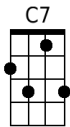

# Mighty Mississippi

By Randy Sparks

Key of C (Original Key of G); Cut Time. "Moderately With A Strong Beat." Bari Uke.  
From the New Christy Minstrels 1963 album *Ramblin'*.

Five Measure Introduction.

**Chorus:**

**F7** **C - C7**

Mighty Mississippi, roll a-long;

**F7** **C**

Lazy river, sing your song.

And it's away, **E7** **C** **A dim**  
Dixie, steady as you go.

**C6** **D7** **G7 - C - C7**  
On your way down to the Gulf of Mexico.

**C6** **D7** **G7** **C - C7**  
It's fare-well ol' Memphis, Ten-nes-see. Oh! *Chorus.*

**F7** **C - C7**  
2. Well, I used to ride aboard that River Queen.

**F7** **C**  
It's many a game of fortune I have seen.

**F7** **C**  
Lazy river, sing your song.

And it's away, **E7** **C** **A dim**  
Dixie, steady as you go.

**C6** **D7** **G7**  
On your way down to the Gulf, my honey!

**C6** **D7** **G7** **C6** **D7** **G7** **C**  
Down to the Gulf my baby! Down to the Gulf of Mex-i-co