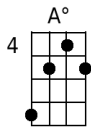

F7 **C - C7**
2. Well, I used to ride aboard that River Queen.

F7 **C**
It's many a game of fortune I have seen.

Oh, once I lost a million and I won it back again.
E7 **F** **A dim**

C6 **D7** **G7** **C - C7**
On the way from Baton Rouge to New - Or-leans. Oh!