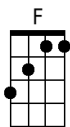

# Mighty Mississippi

By Randy Sparks

Key of C (Original Key of G); Cut Time. "Moderately With A Strong Beat." Bari Uke.  
From the New Christy Minstrels 1963 album *Ramblin'*.

Five Measure Introduction.

**Chorus:**

**F7** **C - C7**

Mighty Mississippi, roll a-long;

**F7** **C**

Lazy river, sing your song.

And it's away, **E7** **C** **A dim**  
Dixie, steady as you go.

**C6** **D7** **G7 - C - C7**  
On your way down to the Gulf of Mexico.

**C6** **D7** **G7** **C - C7**  
It's fare-well ol' Memphis, Ten-nes-see. Oh! *Chorus.*

**F7** **C - C7**  
2. Well, I used to ride aboard that River Queen.

**F7** **C**  
It's many a game of fortune I have seen.