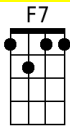

# Mighty Mississippi

By Randy Sparks

Key of C (Original Key of G); Cut Time. "Moderately With A Strong Beat." Bari Uke.  
From the New Christy Minstrels 1963 album *Ramblin'*.

Five Measure Introduction.

**Chorus:**

**F7** **C - C7**

Mighty Mississippi, roll a-long;

**F7** **C**

Lazy river, sing your song.

And it's away, **E7** **C** **A dim**  
Dixie, steady as you go.

**C6** **D7** **G7 - C - C7**  
On your way down to the Gulf of Mexico.

Oh, once I lost a million and I won it back again.  
**E7** **F** **A dim**

**C6** **D7** **G7** **C - C7**  
On the way from Baton Rouge to New - Or-leans. Oh!

**F7** **C - C7**  
Mighty Mississippi, roll a-long;

**F7** **C**  
Lazy river, sing your song.

And it's away, **E7** **C** **A dim**  
Dixie, steady as you go.

**C6** **D7** **G7**  
On your way down to the Gulf, my honey!

**C6** **D7** **G7** **C6** **D7** **G7** **C**  
Down to the Gulf my baby! Down to the Gulf of Mex-i-co