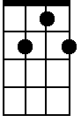

GCEA

Ramblin'

Randy Sparks

4/4 Time; Key of G (Originally Key of D-2 Sharps); "Driving Blues Tempo"; Ukulele
 Recorded by *The New Christy Minstrels* on their 1963 album *Ramblin'*

G7

Four measure instrumental introduction, then five measures:

G7

I've been a-ramblin', oo, I've been a-ramblin', oo,

D

G7

I've been ramblin'; Lawd, I've been ramblin'!

I've been north, south, east, west, all up and down the line;

D

C

I've been waitin', anticipat-in'

G

G7

Lookin' for the sun to shine.

I've been a-ramblin', oo, I've been a-ramblin', oo,

C

G7

Kansas City, New Orleans;

D

C

I gotta ramble, I gotta ramble;

G

G7

I got a feelin' that I won't be back.

I've been a-ramblin', ramblin', poor boy,

C