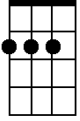

GCEA

Ramblin'

Randy Sparks

4/4 Time; Key of G (Originally Key of D-2 Sharps); "Driving Blues Tempo"; Ukulele
 Recorded by *The New Christy Minstrels* on their 1963 album *Ramblin'*

G7

Four measure instrumental introduction, then five measures:

G7

I've been a-ramblin', oo, I've been a-ramblin', oo,

D

G7

I've been ramblin'; Lawd, I've been ramblin'!

I've been north, south, east, west, all up and down the line;

D

C

I've been waitin', anticipat-in'

G

G7

Lookin' for the sun to shine.

I've been a-ramblin', oo, I've been a-ramblin', oo,

C

G7

Kansas City, New Orleans;

D

C

I gotta ramble, I gotta ramble;

G

G7

I got a feelin' that I won't be back.

I've been a-ramblin', ramblin', poor boy,

C