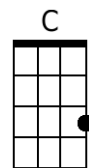

Ride, Ride, Ride

By Nick Woods & Randy Sparks

Key of Am; 4/4 Time; "Solid Moving Beat."

For Ukulele

Ride, Ride, Ride

By Nick Woods & Randy Sparks

Key of Am (Original Key of Bm - 2 Sharps); 4/4 Time; "Solid Moving Beat." Ukulele.
 Performed by The New Christy Minstrels on their 1963 LP, *Ramblin'*.

Introduction (2 Measures)

Am E7

Spoken: H'yah! C'mon. Yeah!

Am

1. A cowboy's life is a lonely road.

E7

Yer back gets bent and yer legs get bowed;

C G F C

Ridin' herd from town to town,

G7 C

Make your bed on the cold hard ground.

Am

2. North to the grass covered plains we go,

E7

South where the wild winter winds don't blow;

C G F C

And only fools would sing this song. Just ...

**Chorus.**

Am E7 Am G7 C
 Ride, ride, ride. Ride, ride, ride.

G F C
 I'm been drivin' all over this land,

G7 C E7
 Wide Missouri to the Rio Grande. Just...

Am E7 Am G7 C
 Ride, ride, ride. Ride, ride, ride.