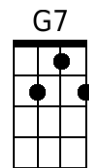

Ride, Ride, Ride

By Nick Woods & Randy Sparks

Key of Am; 4/4 Time; "Solid Moving Beat."

For Ukulele

Ride, Ride, Ride

By Nick Woods & Randy Sparks

Key of Am (Original Key of Bm - 2 Sharps); 4/4 Time; "Solid Moving Beat." Ukulele.
 Performed by The New Christy Minstrels on their 1963 LP, *Ramblin'*.

Introduction (2 Measures)

Am E7

Spoken: H'yah! C'mon. Yeah!

Am

1. A cowboy's life is a lonely road.

E7

Yer back gets bent and yer legs get bowed;

C G F C

Ridin' herd from town to town,

G7 C

Make your bed on the cold hard ground.

Am

2. North to the grass covered plains we go,

E7

South where the wild winter winds don't blow;

C G F C

And only fools would sing this song. Just ...

**Chorus.**

Am E7 Am G7 C
 Ride, ride, ride. Ride, ride, ride.

G F C
 I'm been drivin' all over this land,

G7 C E7
 Wide Missouri to the Rio Grande. Just...

Am E7 Am G7 C
 Ride, ride, ride. Ride, ride, ride.