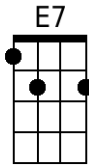

Ride, Ride, Ride

By Nick Woods & Randy Sparks

Key of Am; 4/4 Time; "Solid Moving Beat."

For Ukulele

Ride, Ride, Ride

By Nick Woods & Randy Sparks

Key of Am (Original Key of Bm - 2 Sharps); 4/4 Time; "Solid Moving Beat." Ukulele.
 Performed by The New Christy Minstrels on their 1963 LP, *Ramblin'*.

Introduction (2 Measures)

Am E7

Spoken: H'yah! C'mon. Yeah!

Am

1. A cowboy's life is a lonely road.

E7

Yer back gets bent and yer legs get bowed;

C G F C

Ridin' herd from town to town,

G7 C

Make your bed on the cold hard ground.

Am

2. North to the grass covered plains we go,

E7

South where the wild winter winds don't blow;

C G F C

And only fools would sing this song. Just ...

**Chorus.**

Am E7 Am G7 C
 Ride, ride, ride. Ride, ride, ride.

G F C
 I'm been drivin' all over this land,

G7 C E7
 Wide Missouri to the Rio Grande. Just...

Am E7 Am G7 C
 Ride, ride, ride. Ride, ride, ride.