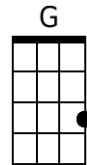

Am E7 Am G7 C
Ride, ride, ride. Ride, ride, ride.

G F C
I'm been drivin' all over this land,

G7 Dm7b5 G7 C
Wide Missouri to the Ri - o Grande.