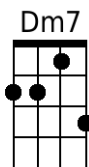

Ride, Ride, Ride

By Nick Woods & Randy Sparks

Key of Am; 4/4 Time; "Solid Moving Beat."

For Ukulele

Ride, Ride, Ride

By Nick Woods & Randy Sparks

Key of Am (Original Key of Bm - 2 Sharps); 4/4 Time; "Solid Moving Beat." Ukulele.
 Performed by The New Christy Minstrels on their 1963 LP, *Ramblin'*.

Introduction (2 Measures)

Am E7

Spoken: H'yah! C'mon. Yeah!

Am

1. A cowboy's life is a lonely road.

E7

Yer back gets bent and yer legs get bowed;

C G F C

Ridin' herd from town to town,

G7 C

Make your bed on the cold hard ground.

Am

2. North to the grass covered plains we go,

E7

South where the wild winter winds don't blow;

C G F C

And only fools would sing this song. Just ...

**Chorus.**

Am E7 Am G7 C
 Ride, ride, ride. Ride, ride, ride.

G F C
 I'm been drivin' all over this land,

G7 C E7
 Wide Missouri to the Rio Grande. Just...

Am E7 Am G7 C
 Ride, ride, ride. Ride, ride, ride.