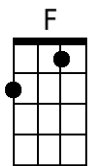

Ride, Ride, Ride

By Nick Woods & Randy Sparks

Key of Am; 4/4 Time; "Solid Moving Beat."

For Ukulele

Ride, Ride, Ride

By Nick Woods & Randy Sparks

Key of Am (Original Key of Bm - 2 Sharps); 4/4 Time; "Solid Moving Beat." Ukulele.
 Performed by The New Christy Minstrels on their 1963 LP, *Ramblin'*.

Introduction (2 Measures)

Am E7

Spoken: H'yah! C'mon. Yeah!

Am

1. A cowboy's life is a lonely road.

E7

Yer back gets bent and yer legs get bowed;

C G F C

Ridin' herd from town to town,

G7 C

Make your bed on the cold hard ground.

Am

2. North to the grass covered plains we go,

E7

South where the wild winter winds don't blow;

C G F C

And only fools would sing this song. Just ...

**Chorus.**

Am E7 Am G7 C
 Ride, ride, ride. Ride, ride, ride.

G F C
 I'm been drivin' all over this land,

G7 C E7
 Wide Missouri to the Rio Grande. Just...

Am E7 Am G7 C
 Ride, ride, ride. Ride, ride, ride.