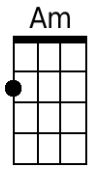

Ride, Ride, Ride

By Nick Woods & Randy Sparks

Key of Am; 4/4 Time; "Solid Moving Beat."

For Ukulele

Ride, Ride, Ride

By Nick Woods & Randy Sparks

Key of Am (Original Key of Bm - 2 Sharps); 4/4 Time; "Solid Moving Beat." Ukulele.
 Performed by The New Christy Minstrels on their 1963 LP, *Ramblin'*.

Introduction (2 Measures)

Am E7

Spoken: H'yah! C'mon. Yeah!

Am

1. A cowboy's life is a lonely road.

E7

Yer back gets bent and yer legs get bowed;

C G F C

Ridin' herd from town to town,

G7 C

Make your bed on the cold hard ground.

Am

2. North to the grass covered plains we go,

E7

South where the wild winter winds don't blow;

C G F C

And only fools would sing this song. Just ...

**Chorus.**

Am E7 Am G7 C
 Ride, ride, ride. Ride, ride, ride.

G F C
 I'm been drivin' all over this land,

G7 C E7
 Wide Missouri to the Rio Grande. Just...

Am E7 Am G7 C
 Ride, ride, ride. Ride, ride, ride.