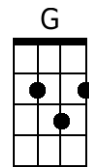

Ride, Ride, Ride

By Nick Woods & Randy Sparks

Key of Am; 4/4 Time; "Solid Moving Beat."

For Ukulele

Ride, Ride, Ride

By Nick Woods & Randy Sparks

Key of Am (Original Key of Bm - 2 Sharps); 4/4 Time; "Solid Moving Beat." Ukulele.
 Performed by The New Christy Minstrels on their 1963 LP, *Ramblin'*.

Introduction (2 Measures)

Am E7

Spoken: H'yah! C'mon. Yeah!

Am

1. A cowboy's life is a lonely road.

E7

Yer back gets bent and yer legs get bowed;

C G F C

Ridin' herd from town to town,

G7 C

Make your bed on the cold hard ground.

Am

2. North to the grass covered plains we go,

E7

South where the wild winter winds don't blow;

C G F C

And only fools would sing this song. Just ...

**Chorus.**

Am E7 Am G7 C
 Ride, ride, ride. Ride, ride, ride.

G F C
 I'm been drivin' all over this land,

G7 C E7
 Wide Missouri to the Rio Grande. Just...

Am E7 Am G7 C
 Ride, ride, ride. Ride, ride, ride.