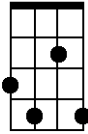

Ride, Ride, Ride

By Nick Woods & Randy Sparks

Performed by The New Christy Minstrels on their 1963 LP, *Ramblin'*.

Key of Bm (2 Sharps); 4/4 Time; "Solid Moving Beat."

Introduction (2 Measures)

F#7