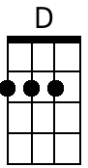

Ride, Ride, Ride

By Nick Woods & Randy Sparks

Key of Em; 4/4 Time; "Solid Moving Beat."

For Ukulele

Ride, Ride, Ride

By Nick Woods & Randy Sparks

Key of Em (Original Key of Bm - 2 Sharps); 4/4 Time; "Solid Moving Beat." Ukulele.
 Performed by The New Christy Minstrels on their 1963 LP, *Ramblin'*.

Introduction (2 Measures)

Em B7

Spoken: H'yah! C'mon. Yeah!

Em
 1. A cowboy's life is a lonely road.

B7

Yer back gets bent and yer legs get bowed;

G D C G

Ridin' herd from town to town,

D7 G

Make your bed on the cold hard ground.

Em
 2. North to the grass covered plains we go,

B7

South where the wild winter winds don't blow;

G D C G

Early morning till the day-light's gone,

D7 G B7

B7**Chorus.****Em B7 Em D7 G**

Ride, ride, ride. Ride, ride, ride.

D C G

I'm been drivin' all over this land,

D7 G B7

Wide Missouri to the Rio Grande. Just...

Em B7 Em D7 G

Ride, ride, ride. Ride, ride, ride.