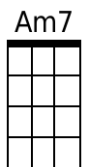

Ride, Ride, Ride

By Nick Woods & Randy Sparks

Key of Em; 4/4 Time; "Solid Moving Beat."

For Ukulele

Ride, Ride, Ride

By Nick Woods & Randy Sparks

Key of Em (Original Key of Bm - 2 Sharps); 4/4 Time; "Solid Moving Beat." Ukulele.
 Performed by The New Christy Minstrels on their 1963 LP, *Ramblin'*.

Introduction (2 Measures)

Em B7

Spoken: H'yah! C'mon. Yeah!

Em
 1. A cowboy's life is a lonely road.

B7

Yer back gets bent and yer legs get bowed;

G D C G

Ridin' herd from town to town,

D7 G

Make your bed on the cold hard ground.

Em
 2. North to the grass covered plains we go,

B7

South where the wild winter winds don't blow;

G D C G

Early morning till the day-light's gone,

D7 G B7