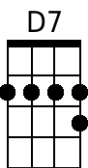

Ride, Ride, Ride

By Nick Woods & Randy Sparks

Key of Em; 4/4 Time; "Solid Moving Beat."

For Ukulele

Ride, Ride, Ride

By Nick Woods & Randy Sparks

Key of Em (Original Key of Bm - 2 Sharps); 4/4 Time; "Solid Moving Beat." Ukulele.
 Performed by The New Christy Minstrels on their 1963 LP, *Ramblin'*.

Introduction (2 Measures)

Em B7

Spoken: H'yah! C'mon. Yeah!

Em
 1. A cowboy's life is a lonely road.

B7

Yer back gets bent and yer legs get bowed;

G D C G

Ridin' herd from town to town,

D7 G

Make your bed on the cold hard ground.

Em
 2. North to the grass covered plains we go,

B7

South where the wild winter winds don't blow;

G D C G

Early morning till the day-light's gone,

D7 G B7

B7**Chorus.****Em B7 Em D7 G**

Ride, ride, ride. Ride, ride, ride.

D C G

I'm been drivin' all over this land,

D7 G B7

Wide Missouri to the Rio Grande. Just...

Em B7 Em D7 G

Ride, ride, ride. Ride, ride, ride.