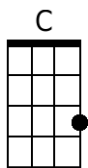

Ride, Ride, Ride

By Nick Woods & Randy Sparks

Key of Em; 4/4 Time; "Solid Moving Beat."

For Ukulele

Ride, Ride, Ride

By Nick Woods & Randy Sparks

Key of Em (Original Key of Bm - 2 Sharps); 4/4 Time; "Solid Moving Beat." Ukulele.
 Performed by The New Christy Minstrels on their 1963 LP, *Ramblin'*.

Introduction (2 Measures)

Em B7

Spoken: H'yah! C'mon. Yeah!

Em
 1. A cowboy's life is a lonely road.

B7

Yer back gets bent and yer legs get bowed;

G D C G

Ridin' herd from town to town,

D7 G

Make your bed on the cold hard ground.

Em
 2. North to the grass covered plains we go,

B7

South where the wild winter winds don't blow;

G D C G

Early morning till the day-light's gone,

D7 G B7

B7**Chorus.****Em B7 Em D7 G**

Ride, ride, ride. Ride, ride, ride.

D C G

I'm been drivin' all over this land,

D7 G B7

Wide Missouri to the Rio Grande. Just...

Em B7 Em D7 G

Ride, ride, ride. Ride, ride, ride.