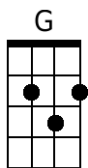

Ride, Ride, Ride

By Nick Woods & Randy Sparks

Key of Em; 4/4 Time; "Solid Moving Beat."

For Ukulele

Ride, Ride, Ride

By Nick Woods & Randy Sparks

Key of Em (Original Key of Bm - 2 Sharps); 4/4 Time; "Solid Moving Beat." Ukulele.
 Performed by The New Christy Minstrels on their 1963 LP, *Ramblin'*.

Introduction (2 Measures)

Em B7

Spoken: H'yah! C'mon. Yeah!

Em
 1. A cowboy's life is a lonely road.

B7

Yer back gets bent and yer legs get bowed;

G D C G

Ridin' herd from town to town,

D7 G

Make your bed on the cold hard ground.

Em
 2. North to the grass covered plains we go,

B7

South where the wild winter winds don't blow;

G D C G

Early morning till the day-light's gone,

D7 G B7

B7**Chorus.****Em B7 Em D7 G**

Ride, ride, ride. Ride, ride, ride.

D C G

I'm been drivin' all over this land,

D7 G B7

Wide Missouri to the Rio Grande. Just...

Em B7 Em D7 G

Ride, ride, ride. Ride, ride, ride.