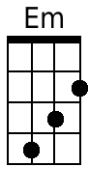

Ride, Ride, Ride

By Nick Woods & Randy Sparks

Key of Em; 4/4 Time; "Solid Moving Beat."

For Ukulele

Ride, Ride, Ride

By Nick Woods & Randy Sparks

Key of Em (Original Key of Bm - 2 Sharps); 4/4 Time; "Solid Moving Beat." Ukulele.
 Performed by The New Christy Minstrels on their 1963 LP, *Ramblin'*.

Introduction (2 Measures)

Em B7

Spoken: H'yah! C'mon. Yeah!

Em
 1. A cowboy's life is a lonely road.

B7

Yer back gets bent and yer legs get bowed;

G D C G

Ridin' herd from town to town,

D7 G

Make your bed on the cold hard ground.

Em
 2. North to the grass covered plains we go,

B7

South where the wild winter winds don't blow;

G D C G

Early morning till the day-light's gone,

D7 G B7

B7**Chorus.****Em B7 Em D7 G**

Ride, ride, ride. Ride, ride, ride.

D C G

I'm been drivin' all over this land,

D7 G B7

Wide Missouri to the Rio Grande. Just...

Em B7 Em D7 G

Ride, ride, ride. Ride, ride, ride.