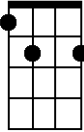

B7

Don't spend your nights on the cold, hard ground.

G D C G

Life is short and the road is long;

D7 G

And only fools would sing this song. Just ...

B7