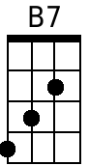

Ride, Ride, Ride

By Nick Woods & Randy Sparks

Key of Em; 4/4 Time; "Solid Moving Beat."

For Ukulele

Ride, Ride, Ride

By Nick Woods & Randy Sparks

Key of Em (Original Key of Bm - 2 Sharps); 4/4 Time; "Solid Moving Beat." Ukulele.
 Performed by The New Christy Minstrels on their 1963 LP, *Ramblin'*.

Introduction (2 Measures)

Em B7

Spoken: H'yah! C'mon. Yeah!

Em
 1. A cowboy's life is a lonely road.

B7

Yer back gets bent and yer legs get bowed;

G D C G

Ridin' herd from town to town,

D7 G

Make your bed on the cold hard ground.

Em
 2. North to the grass covered plains we go,

B7

South where the wild winter winds don't blow;

G D C G

Early morning till the day-light's gone,

D7 G B7

B7**Chorus.****Em B7 Em D7 G**

Ride, ride, ride. Ride, ride, ride.

D C G

I'm been drivin' all over this land,

D7 G B7

Wide Missouri to the Rio Grande. Just...

Em B7 Em D7 G

Ride, ride, ride. Ride, ride, ride.