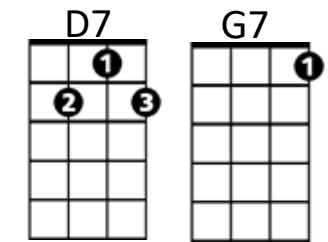

Toora Looa Looal (Irish Lullaby) (James Royce Shannon, 1913)

CHORUS:

C F C C7
 Too ra loo ra loo ral
F F#dim
 Too ra loo ra ly
C F C
 Too ra loo ra loo ral
D7 G7
 Hush now don't you cry
C F C C7
 Too ra loo ra loo ral
F F#dim
 Too ra loo ra ly
C F C
 Too ra loo ra loo ral
D7 Fm C
 That's an Irish lul - la - by

C F C Am C G7
 Over in Killarney, many years ago
C F C D7 Dm G7
 My mother sang a song to me in tones so sweet and low
C F C Am C
 Just a simple little ditty in her good old Irish way
F C Am D7 Dm G7
 And I'd give the world if she could sing that song to me today

(CHORUS)

C F C Am C G7
 Off' in dreams I wander to that cot again
C F C D7 Dm G7
 I feel her arms a-huggin' me as when she did back then
C F C Am C
 I hear her softly hummin' to me as in days of yore
F C Am D7 Dm G7
 When she used to rock me fast asleep outside that cottage door