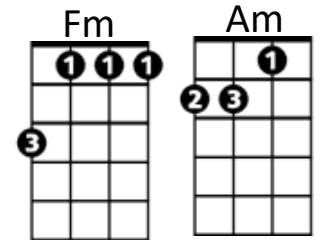

Toora Looa Looal (Irish Lullaby) (James Royce Shannon, 1913)

CHORUS:

C F C C7
 Too ra loo ra loo ral
F F#dim
 Too ra loo ra ly
C F C
 Too ra loo ra loo ral
D7 G7
 Hush now don't you cry
C F C C7
 Too ra loo ra loo ral
F F#dim
 Too ra loo ra ly
C F C
 Too ra loo ra loo ral
D7 Fm C
 That's an Irish lul - la - by

C F C Am C G7
 Over in Killarney, many years ago
C F C D7 Dm G7
 My mother sang a song to me in tones so sweet and low
C F C Am C
 Just a simple little ditty in her good old Irish way
F C Am D7 Dm G7
 And I'd give the world if she could sing that song to me today

(CHORUS)

C F C Am C G7
 Off' in dreams I wander to that cot again
C F C D7 Dm G7
 I feel her arms a-huggin' me as when she did back then
C F C Am C
 I hear her softly hummin' to me as in days of yore
F C Am D7 Dm G7
 When she used to rock me fast asleep outside that cottage door