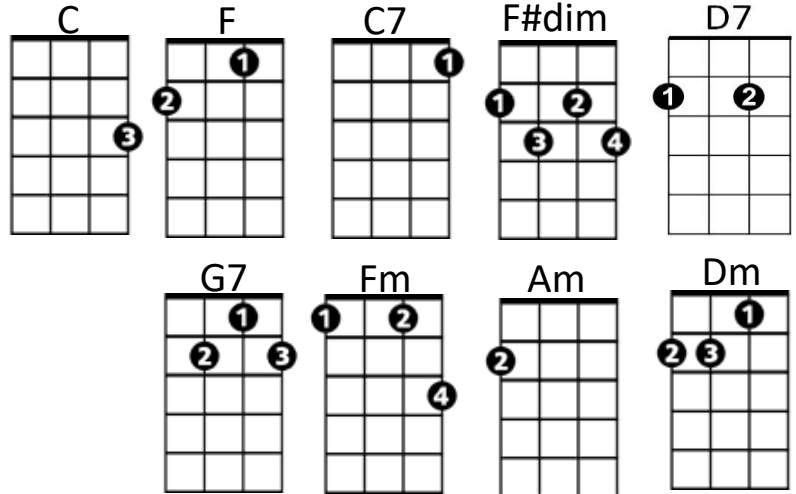

Toora Looa Looal (Irish Lullaby) (James Royce Shannon, 1913)

CHORUS:

C F C C7
 Too ra loo ra loo ral
F F#dim
 Too ra loo ra ly
C F C
 Too ra loo ra loo ral
D7 G7
 Hush now don't you cry
C F C C7
 Too ra loo ra loo ral
F F#dim
 Too ra loo ra ly
C F C
 Too ra loo ra loo ral
D7 Fm C
 That's an Irish lul - la - by

C F C Am C G7
 Over in Killarney, many years ago
C F C D7 Dm G7
 My mother sang a song to me in tones so sweet and low
C F C Am C
 Just a simple little ditty in her good old Irish way
F C Am D7 Dm G7
 And I'd give the world if she could sing that song to me today

(CHORUS)

C F C Am C G7
 Off' in dreams I wander to that cot again
C F C D7 Dm G7
 I feel her arms a-huggin' me as when she did back then
C F C Am C
 I hear her softly hummin' to me as in days of yore
F C Am D7 Dm G7
 When she used to rock me fast asleep outside that cottage door