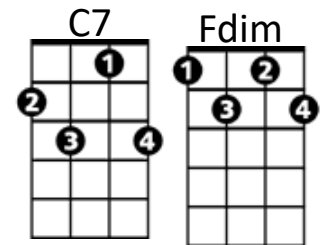

Toora Looa Looal (Irish Lullaby) (James Royce Shannon, 1913)

CHORUS:

C F C C7
 Too ra loo ra loo ral
F F#dim
 Too ra loo ra ly
C F C
 Too ra loo ra loo ral
D7 G7
 Hush now don't you cry
C F C C7
 Too ra loo ra loo ral
F F#dim
 Too ra loo ra ly
C F C
 Too ra loo ra loo ral
D7 Fm C
 That's an Irish lul - la - by

C F C Am C G7
 Over in Killarney, many years ago
C F C D7 Dm G7
 My mother sang a song to me in tones so sweet and low
C F C Am C
 Just a simple little ditty in her good old Irish way
F C Am D7 Dm G7
 And I'd give the world if she could sing that song to me today

(CHORUS)

C F C Am C G7
 Off' in dreams I wander to that cot again
C F C D7 Dm G7
 I feel her arms a-huggin' me as when she did back then
C F C Am C
 I hear her softly hummin' to me as in days of yore
F C Am D7 Dm G7
 When she used to rock me fast asleep outside that cottage door