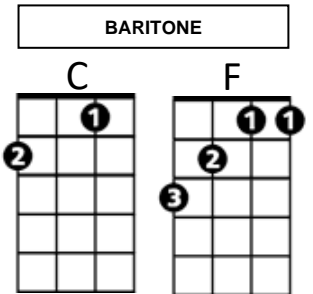

Toora Looa Looal (Irish Lullaby) (James Royce Shannon, 1913)

CHORUS:

C F C C7
 Too ra loo ra loo ral
F F#dim
 Too ra loo ra ly
C F C
 Too ra loo ra loo ral
D7 G7
 Hush now don't you cry
C F C C7
 Too ra loo ra loo ral
F F#dim
 Too ra loo ra ly
C F C
 Too ra loo ra loo ral
D7 Fm C
 That's an Irish lul - la - by

C F C Am C G7
 Over in Killarney, many years ago
C F C D7 Dm G7
 My mother sang a song to me in tones so sweet and low
C F C Am C
 Just a simple little ditty in her good old Irish way
F C Am D7 Dm G7
 And I'd give the world if she could sing that song to me today

(CHORUS)

C F C Am C G7
 Off' in dreams I wander to that cot again
C F C D7 Dm G7
 I feel her arms a-huggin' me as when she did back then
C F C Am C
 I hear her softly hummin' to me as in days of yore
F C Am D7 Dm G7
 When she used to rock me fast asleep outside that cottage door