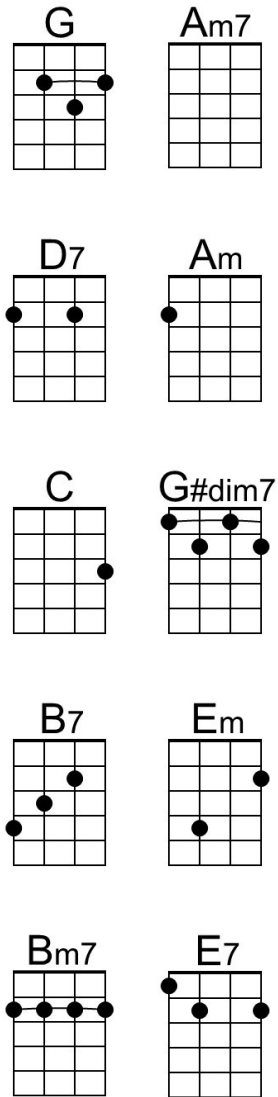

And our hopes as high, as a kite.

Em7 A7 Fm C Dm7 G7 C
 How can our love go wrong if we start the New Year right?

Repeat Last Verse.

Baritone

A collection of baritone guitar chord diagrams for various chords: C, Dm7, G7, Dm, F, C#dim7, E7, Am, Em7, A7, Fm.

Let's Start The New Year Right (F)

(Irving Berlin, 1942) – [Let's Start The New Year Right](#) by Bing Crosby (Bb @ 108)

Intro F | Gm7 | F | C7 |

F Gm F Gm7 - C7

One minute to midnight, one minute to go,

F Bb Gm7 C7 F

One minute to say good-bye, before we say hel-lo.

Am7 D7 G

Let's start the New Year right, twelve o'clock to-night,

D7 G#dim7

When they dim the light, let's be-gin:

D7 B7 Em

Kissing the old year out, kissing the new year in.

Am7 D7 G

Let's watch the old year die, with a fond good-bye,

D7 G#dim7

And our hopes as high, as a kite.

Bm7 E7 Cm G Am7 D7 G

How can our love go wrong if we start the New Year right?

Repeat Last Verse.

Baritone