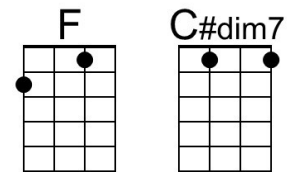

Let's Start The New Year Right (C)

(Irving Berlin, 1942) – [Let's Start The New Year Right](#) by Bing Crosby (Bb @ 108)

Intro C | Dm7 | C | G7 |

C Dm C Dm7 - G7
 One minute to midnight, one minute to go,
 C F Dm7 G7 C
 One minute to say good-bye, before we say hel-lo.

Dm7 G7 C
 Let's start the New Year right, twelve o'clock to-night,
 G7 C#dim7

When they dim the light, let's be-gin:

G7 E7 Am
 Kissing the old year out, kissing the new year in.

Dm7 G7 C
 Let's watch the old year die, with a fond good-bye,
 G7 C#dim7

And our hopes as high, as a kite.

Em7 A7 Fm C Dm7 G7 C
 How can our love go wrong if we start the New Year right?

Repeat Last Verse.

Baritone

A collection of baritone guitar chord diagrams for various chords: C, Dm7, G7, Dm, F, C#dim7, E7, Am, Em7, A7, Fm.

Am7 D7 G

Let's watch the old year die, with a fond good-bye,

D7 G#dim7

And our hopes as high, as a kite.

Bm7 E7 Cm G Am7 D7 G

How can our love go wrong if we start the New Year right?

Repeat Last Verse.

Baritone