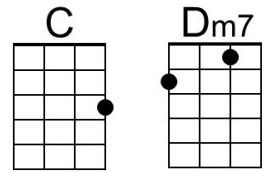

Let's Start The New Year Right (C)

(Irving Berlin, 1942) – [Let's Start The New Year Right](#) by Bing Crosby (Bb @ 108)

Intro C | Dm7 | C | G7 |

C Dm C Dm7 - G7
 One minute to midnight, one minute to go,
 C F Dm7 G7 C
 One minute to say good-bye, before we say hel-lo.

Dm7 G7 C
 Let's start the New Year right, twelve o'clock to-night,
 G7 C#dim7

When they dim the light, let's be-gin:

G7 E7 Am
 Kissing the old year out, kissing the new year in.

Dm7 G7 C
 Let's watch the old year die, with a fond good-bye,
 G7 C#dim7

And our hopes as high, as a kite.

Em7 A7 Fm C Dm7 G7 C
 How can our love go wrong if we start the New Year right?

Repeat Last Verse.

Baritone

A collection of baritone guitar chord diagrams for various chords: C, Dm7, G7, Dm, F, C#dim7, E7, Am, Em7, A7, Fm.

Am7 D7 G

Let's watch the old year die, with a fond good-bye,

D7 G#dim7

And our hopes as high, as a kite.

Bm7 E7 Cm G Am7 D7 G

How can our love go wrong if we start the New Year right?

Repeat Last Verse.

Baritone