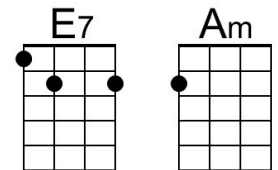

Dm7 G7 C
 Let's start the New Year right, twelve o'clock to-night,
 G7 C#dim7

When they dim the light, let's be-gin:

G7 E7 Am
 Kissing the old year out, kissing the new year in.

Dm7 G7 C
 Let's watch the old year die, with a fond good-bye,
 G7 C#dim7

And our hopes as high, as a kite.

Em7 A7 Fm C Dm7 G7 C
 How can our love go wrong if we start the New Year right?

Repeat Last Verse.

Baritone

A collection of baritone guitar chord diagrams for various chords: C, Dm7, G7, Dm, F, C#dim7, E7, Am, Em7, A7, Fm.

Am7 D7 G

Let's watch the old year die, with a fond good-bye,

D7 G#dim7

And our hopes as high, as a kite.

Bm7 E7 Cm G Am7 D7 G

How can our love go wrong if we start the New Year right?

Repeat Last Verse.

Baritone