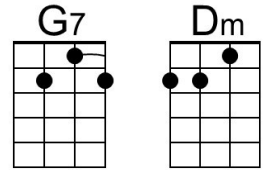

Let's Start The New Year Right (C)

(Irving Berlin, 1942) – [Let's Start The New Year Right](#) by Bing Crosby (Bb @ 108)

Intro C | Dm7 | C | G7 |

C Dm C Dm7 - G7
 One minute to midnight, one minute to go,
 C F Dm7 G7 C
 One minute to say good-bye, before we say hel-lo.

Dm7 G7 C
 Let's start the New Year right, twelve o'clock to-night,
 G7 C#dim7

When they dim the light, let's be-gin:

G7 E7 Am
 Kissing the old year out, kissing the new year in.

Dm7 G7 C
 Let's watch the old year die, with a fond good-bye,
 G7 C#dim7

And our hopes as high, as a kite.

Em7 A7 Fm C Dm7 G7 C
 How can our love go wrong if we start the New Year right?

Repeat Last Verse.

Baritone

A collection of baritone guitar chord diagrams for various chords: C, Dm7, G7, Dm, F, C#dim7, E7, Am, Em7, A7, Fm.

Am7 D7 G

Let's watch the old year die, with a fond good-bye,

D7 G#dim7

And our hopes as high, as a kite.

Bm7 E7 Cm G Am7 D7 G

How can our love go wrong if we start the New Year right?

Repeat Last Verse.

Baritone