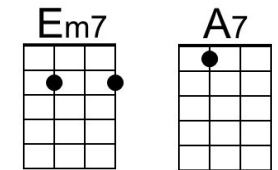

Dm7 G7 C
 Let's start the New Year right, twelve o'clock to-night,
 G7 C#dim7

When they dim the light, let's be-gin:

G7 E7 Am
 Kissing the old year out, kissing the new year in.

Dm7 G7 C
 Let's watch the old year die, with a fond good-bye,
 G7 C#dim7

And our hopes as high, as a kite.

Em7 A7 Fm C Dm7 G7 C
 How can our love go wrong if we start the New Year right?

Repeat Last Verse.

Baritone

A collection of baritone guitar chord diagrams for various chords: C, Dm7, G7, Dm, F, C#dim7, E7, Am, Em7, A7, Fm.

Am7 D7 G

Let's watch the old year die, with a fond good-bye,

D7 G#dim7

And our hopes as high, as a kite.

Bm7 E7 Cm G Am7 D7 G

How can our love go wrong if we start the New Year right?

Repeat Last Verse.

Baritone