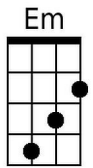

## Chorus

**G**

**C**

**G**

Have you seen my wife Mr Jones?

**C**

**F**

Do you know what it's like on the outside?

## Repeat Verse 1

**G**

**C**

**G**

Have you seen my wife Mr Jones?

**C**

**F**

Do you know what it's like on the outside?

## Intro (4 measures): Strum in on Em

**Em**

In the event of something happening to me

**A7**

There is something I would like you all to see

**D**

**Em A7**

It's just a photograph of someone that I knew.

## Chorus

**D G D**

Have you seen my wife Mr Jones?

**G C**

Do you know what it's like on the outside?

**Am B7 Em**

Don't go talking too loud you'll cause a landslide, Mr. Jones.

**Em**