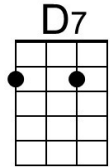

New York Mining Disaster 1941 (Barry and Robin Gibbs, 1967) (Am)

Key Am, [The Bee Gees](#) (Am @ 89 BPM)

Intro (4 measures): Strum in on Am

Am

In the event of something happening to me

D7

There is something I would like you all to see

G

Am D7

It's just a photograph of someone that I knew.

Chorus

G

C

G

Have you seen my wife Mr Jones?

C

F

Do you know what it's like on the outside?

Dm

E7

Am

Don't go talking too loud you'll cause a landslide, Mr. Jones.

Am