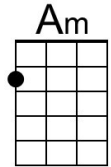

New York Mining Disaster 1941 (Barry and Robin Gibbs, 1967) (Am)

Key Am, [The Bee Gees](#) (Am @ 89 BPM)

Intro (4 measures): Strum in on Am

Am

In the event of something happening to me

D7

There is something I would like you all to see

G

Am D7

It's just a photograph of someone that I knew.

Chorus

G

C

G

Have you seen my wife Mr Jones?