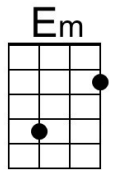

New York Mining Disaster 1941 (Barry and Robin Gibbs, 1967) (Em)

Key Am, [The Bee Gees](#) (Am @ 89 BPM)

Intro (4 measures): Strum in on Em

Em

In the event of something happening to me

A7

There is something I would like you all to see

D

Em A7

It's just a photograph of someone that I knew.

Chorus

D

G

D

Have you seen my wife Mr Jones?