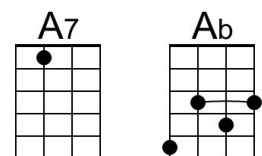

New York, New York (John Kander & Fred Ebb, 1977) (C)

Frank Sinatra Version (1979)

Theme from New York, New York by Frank Sinatra (1979) (D @ 109 BPM)

Intro: C Dm C Dm

N.C. C
Start spreading the news
Dm
I'm leaving to-day
C
I want to be a part of it
Dm G
New York, New York
C
These vagabond shoes
Dm G
Are longing to stray
C
Right through the very heart of it
Gm7 C7
New York, New York

F
I want to wake up
Fm C
In a city that doesn't sleep
Em A7
And find I'm king of the hill
A7 Dm G
Top of the heap

C
These little town blues
Dm
Are melting a-way
C
I'll make a brand new start of it
Dm C7

In old New York
F Fm
If I can make it there
C A7
I'll make it any-where
Dm G Dm G C
It's up to you, New York, New York.

C Dm
N.C. F
I want to wake up
Fm C
In a city that never sleeps
Em A7
And find I'm A-number one
Em Dm Ab
Top of the list, King of the hill
G
A-number one

Slower tempo
N.C. C
These little town blues

Dm
Are melting a-way
C
I'll make a brand new start of it
Dm
In old New York
F Fm
If I can make it there
Em A7
I'll make it any-where
Dm
Come on through
G Dm G C
New York New Yooooooooork

Pause, then a quick strum for the next two chords

G C
New York