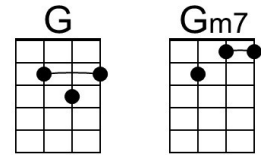

Fm

C

In a city that doesn't sleep

Em A7

And find I'm king of the hill

A7 Dm G

Top of the heap

C (G F C)

If I can make it there

C A7

I'll make it any-where

Dm G Dm G C

It's up to you, New York, New York.

Instrumental C Dm

N.C. F

I want to wake up

Fm C

In a city that never sleeps

Em A7

And find I'm A-number one

Em Dm Ab

Top of the list, King of the hill

G

A-number one

New York New Yooooooooork

Pause, then a quick strum the next two chords

G C

New York

*** (G F C) = Echo**

Baritone

New York, New York (John Kander & Fred Ebb, 1977) (G)

Frank Sinatra Version (1979)