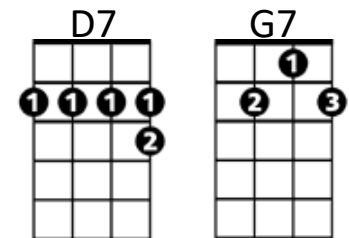

No Sugar Tonight / New Mother Nature

Intro: C D G A x2 / D Dsus2 x6

Dsus2 D Dsus2 D Dsus2 D Dsus2 D
 Lonely feelin', deep inside, find a corner, where I can hide
Dsus2 D Dsus2 D Dsus2 D Dsus2 D C A G F D
 Silent footsteps, crowdin' me, sudden darkness, but I can see

D Dsus2 (x4)

Dsus2 D Dsus2 D Dsus2 D Dsus2 D
 In the silence, of her mind, quiet movements, where I can find
Dsus2 D Dsus2 D Dsus2 D Dsus2 D C A G F D
 Grabbin' for me, with her eyes, now I'm fallin', from her skies

(Chorus 1)

Interlude: (C D G A) x4 *simple chords or riff slowly

(D Dsus2) x4 (D7 D7sus2) x2 (gradually build tempo)

D7 D7sus2 D7 D7sus2
 Jocko says yes and I believe him, when we talk about the things I say
D7 D7sus2 D7 D7sus2
 She hasn't got the faith or the guts to leave him, when they're standing in each other's way
D7 D7sus2 D7 D7sus2
 You're driven back in time to places you been to, you wonder what you're gonna find
D7 D7sus2 D7
 You know you been wrong but it won't be long, before you leave 'em all far behind

(Chorus 2)

D7 **D7sus2** **D7** **D7sus2**
 Jocko says yes and I believe him, when we talk about the things I say
D7 **D7sus2** **D7** **D7sus2**
 She hasn't got the faith or the guts to leave him, when they're standing in each other's way
D7 **D7sus2** **D7** **D7sus2**
 You're driven back in time to places you been to, you wonder what you're gonna find
D7 **D7sus2** **D7**
 You know you been wrong but it won't be long, before you leave 'em all far behind