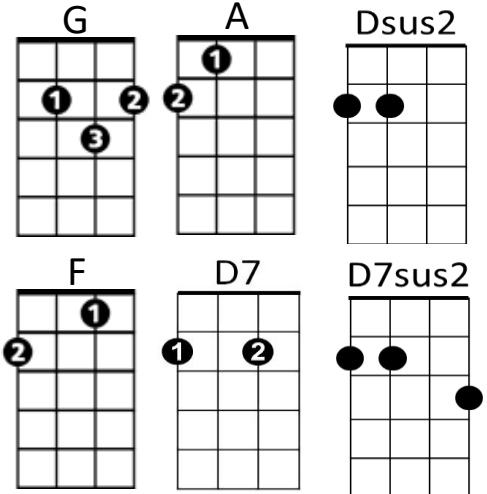

No Sugar Tonight / New Mother Nature

Intro: C D G A x2 / D Dsus2 x6

Dsus2 D Dsus2 D Dsus2 D Dsus2 D
 Lonely feelin', deep inside, find a corner, where I can hide
Dsus2 D Dsus2 D Dsus2 D Dsus2 D C A G F D
 Silent footsteps, crowdin' me, sudden darkness, but I can see

Chorus 1

D C G D
 No sugar tonight in my coffee, no sugar tonight in my tea
D C G D
 No sugar to stand beside me, no sugar to run with me
D C G D
 Dat'n-doo-dow dow-dat'n-doo-dow, dat'n-doo-dow dow-dow-dow
D C G D C A G F D
 Dat'n-doo-dow dow-dat'n-doo-dow, dat'n-doo-dow dow

(Chorus 1)

Interlude: (C D G A) x4 *simple chords or riff slowly

(D Dsus2) x4 (D7 D7sus2) x2 (gradually build tempo)

D7 D7sus2 D7 D7sus2
 Jocko says yes and I believe him, when we talk about the things I say
D7 D7sus2 D7 D7sus2
 She hasn't got the faith or the guts to leave him, when they're standing in each other's way
D7 D7sus2 D7 D7sus2
 You're driven back in time to places you been to, you wonder what you're gonna find
D7 D7sus2 D7
 You know you been wrong but it won't be long, before you leave 'em all far behind

(Chorus 2)

D7 **D7sus2** **D7** **D7sus2**
 Jocko says yes and I believe him, when we talk about the things I say
D7 **D7sus2** **D7** **D7sus2**
 She hasn't got the faith or the guts to leave him, when they're standing in each other's way
D7 **D7sus2** **D7** **D7sus2**
 You're driven back in time to places you been to, you wonder what you're gonna find
D7 **D7sus2** **D7**
 You know you been wrong but it won't be long, before you leave 'em all far behind