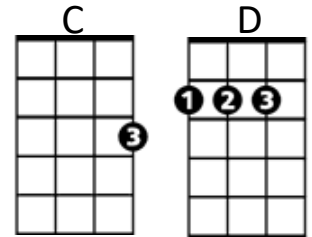

No Sugar Tonight / New Mother Nature

Intro: C D G A x2 / D Dsus2 x6

Dsus2 D Dsus2 D Dsus2 D Dsus2 D
 Lonely feelin', deep inside, find a corner, where I can hide
Dsus2 D Dsus2 D Dsus2 D Dsus2 D C A G F D
 Silent footsteps, crowdin' me, sudden darkness, but I can see

D Dsus2 (x4)

Dsus2 D Dsus2 D Dsus2 D Dsus2 D
 In the silence, of her mind, quiet movements, where I can find
Dsus2 D Dsus2 D Dsus2 D Dsus2 D C A G F D
 Grabbin' for me, with her eyes, now I'm fallin', from her skies

(Chorus 1)

Interlude: (C D G A) x4 *simple chords or riff slowly

(D Dsus2) x4 (D7 D7sus2) x2 (gradually build tempo)

D7 D7sus2 D7 D7sus2
 Jocko says yes and I believe him, when we talk about the things I say
D7 D7sus2 D7 D7sus2
 She hasn't got the faith or the guts to leave him, when they're standing in each other's way
D7 D7sus2 D7 D7sus2
 You're driven back in time to places you been to, you wonder what you're gonna find
D7 D7sus2 D7
 You know you been wrong but it won't be long, before you leave 'em all far behind

(Chorus 2)

D7 **D7sus2** **D7** **D7sus2**
 Jocko says yes and I believe him, when we talk about the things I say
D7 **D7sus2** **D7** **D7sus2**
 She hasn't got the faith or the guts to leave him, when they're standing in each other's way
D7 **D7sus2** **D7** **D7sus2**
 You're driven back in time to places you been to, you wonder what you're gonna find
D7 **D7sus2** **D7**
 You know you been wrong but it won't be long, before you leave 'em all far behind