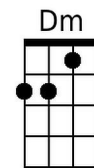

You Make Me Feel Brand New (Thom Bell & Linda Creed, 1974)

Keys of A to C - GCEA

Intro: DΔ7 | Bm7 | C#m7 | F#m7 . Bm7 Em7 (2x) DΔ7 . . C#m7 | Bm7 Bm7 . . | A | A . .

A **Dm** **A**
My love, I'll never find the words, my love

Dm **A**
To tell you how I feel, my love,

C#m7 **B7** **Bm7** **E7**
mere words . . . could not . . . ex-plain

Dm7 G7 **C** **Fm** **C**
Pre - cious love, You held my life within your hands

Fm **C** **Fm** **C**
Cre-ated everything I am, Taught me how to live a-gain

Em **Am** **Em**
Only you, cared when I needed a friend

Am **Dm7**
Be-lieved in me through thick and thin
FΔ7 **Em7 Dm7** **Em7 FΔ7 Dm7 G**
This song is for you, filled with grati-tude and love.

Dm7 G7 FΔ7 Dm7 **Em7**
God bless you, You make me feel brand new

Em7 Em Dm7 G7 FΔj7 Dm7 **Em7**
For God blessed me with you You make me feel brand new

Em7 Em Dm7 G7 FΔ7 Em7 Dm7
I sing this song 'cause you
Dm7 **C** **Fm** **A** **A**
Make me feel brand new

A **Dm** **A**
My love, when-ever I was inse-cure,

Dm **A**
you built me up and made me sure

C#m7 **B7** **Bm7** **E7**
You gave . . . my pride . . . back to me

Dm7 G7 **C** **Fm** **C**
Pre - cious friend, with you, I'll always have a friend

Fm **C**
You're someone who I can de-pend,

Fm **C**
to walk a path that sometimes bends

Em **Am** **Em**
Without you, Life has no meaning or rhyme,

Am **Dm7**
like notes to a song out of time

FΔ7 **Em Dm7** **Em7 FΔ7 Dm7 G**
How can I re-pay you for having faith in me?

God bless you...

GCEA