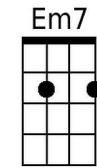

You Make Me Feel Brand New (Thom Bell & Linda Creed, 1974)

Keys of A to C - GCEA

Intro: DΔ7 | Bm7 | C#m7 | F#m7 . Bm7 Em7 (2x) DΔ7 . . C#m7 | Bm7 Bm7 . . | A | A . .

A **Dm** **A**
My love, I'll never find the words, my love

Dm **A**
To tell you how I feel, my love,

C#m7 **B7** **Bm7** **E7**
mere words . . . could not . . . ex-plain

Dm7 G7 **C** **Fm** **C**
Pre - cious love, You held my life within your hands

Fm **C** **Fm** **C**
Cre-ated everything I am, Taught me how to live a-gain

Em **Am** **Em**
Only you, cared when I needed a friend

Am **Dm7**
Be-lieved in me through thick and thin
FΔ7 **Em7 Dm7** **Em7 FΔ7 Dm7 G**
This song is for you, filled with grati-tude and love.

Dm7 G7 FΔ7 Dm7 **Em7**
God bless you, You make me feel brand new

Em7 Em Dm7 G7 FΔj7 Dm7 **Em7**
For God blessed me with you You make me feel brand new

Em7 Em Dm7 G7 FΔ7 Em7 Dm7
I sing this song 'cause you
Dm7 **C** **Fm** **A** **A**
Make me feel brand new

A **Dm** **A**
My love, when-ever I was inse-cure,

Dm **A**
you built me up and made me sure

C#m7 **B7** **Bm7** **E7**
You gave . . . my pride . . . back to me

Dm7 G7 **C** **Fm** **C**
Pre - cious friend, with you, I'll always have a friend

Fm **C**
You're someone who I can de-pend,

Fm **C**
to walk a path that sometimes bends

Em **Am** **Em**
Without you, Life has no meaning or rhyme,

Am **Dm7**
like notes to a song out of time

FΔ7 **Em Dm7** **Em7 FΔ7 Dm7 G**
How can I re-pay you for having faith in me?

God bless you...

GCEA