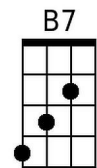

Fm **C**
to walk a path that sometimes bends

Em **Am** **Em**
Without you, Life has no meaning or rhyme,

Am **Dm7**
like notes to a song out of time

FΔ7 **Em Dm7** **Em7 FΔ7 Dm7 G**
How can I re-pay you for having faith in me?

God bless you...

GCEA

You Make Me Feel Brand New (Thom Bell & Linda Creed, 1974)

Keys of A to C - DGBE

Intro: DΔ7 | Bm7 | C#m7 | F#m7 . Bm7 Em7 (2x) DΔ7 . . C#m7 | Bm7 Bm7 . . | A | A . .

A **Dm** **A**
My love, I'll never find the words, my love
Dm **A**
To tell you how I feel, my love,
C#m7 **B7** **Bm7** **E7**
mere words . . . could not . . . ex-plain

Dm7 G7 **C** **Fm** **C**
Pre - cious love, You held my life within your hands
Fm **C** **Fm** **C**
Cre-ated everything I am, Taught me how to live a-gain

Em **Am** **Em**
Only you, cared when I needed a friend
Am **Dm7**
Be-lieved in me through thick and thin
FΔ7 **Em7 Dm7** **Em7 FΔ7 Dm7** **G**
This song is for you, filled with grati-tude and love.