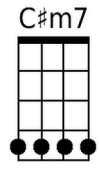

Fm **C**
to walk a path that sometimes bends

Em **Am** **Em**
Without you, Life has no meaning or rhyme,

Am **Dm7**
like notes to a song out of time

FΔ7 **Em Dm7** **Em7 FΔ7 Dm7 G**
How can I re-pay you for having faith in me?

God bless you...

GCEA

You Make Me Feel Brand New (Thom Bell & Linda Creed, 1974)

Keys of A to C - DGBE

Intro: DΔ7 | Bm7 | C#m7 | F#m7 . Bm7 Em7 (2x) DΔ7 . . C#m7 | Bm7 Bm7 . . | A | A . .

A **Dm** **A**
My love, I'll never find the words, my love
Dm **A**
To tell you how I feel, my love,
C#m7 **B7** **Bm7** **E7**
mere words . . . could not . . . ex-plain

Dm7 G7 **C** **Fm** **C**
Pre - cious love, You held my life within your hands
Fm **C** **Fm** **C**
Cre-ated everything I am, Taught me how to live a-gain

Em **Am** **Em**
Only you, cared when I needed a friend
Am **Dm7**
Be-lieved in me through thick and thin
FΔ7 **Em7 Dm7** **Em7 FΔ7 Dm7** **G**
This song is for you, filled with grati-tude and love.

D Gm D
 My love, I'll never find the words, my love
Gm D
 To tell you how I feel, my love,
F#m7 E7 Em7 A7
 mere words . . . could not . . . explain
Gm7 C7 F Bbm F
 Pre - cious love, you held my life within your hands
Bbm F Bbm F
 Cre-ated everything I am, Taught me how to live a-gain
Am Dm Am
 Only you, cared when I needed a friend
Dm Gm7
 Be-lieved in me through thick and thin
BbΔ7 Am7
 This song is for you,
Gm7 Am7 BbΔ7 Gm7 C
 filled with grati-tude and love.