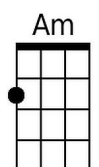

You Make Me Feel Brand New (Thom Bell & Linda Creed, 1974)

Keys of A to C - GCEA

Intro: DΔ7 | Bm7 | C#m7 | F#m7 . Bm7 Em7 (2x) DΔ7 . . C#m7 | Bm7 Bm7 . . | A | A . .

A **Dm** **A**
My love, I'll never find the words, my love

Dm **A**
To tell you how I feel, my love,

C#m7 **B7** **Bm7** **E7**
mere words . . . could not . . . ex-plain

Dm7 G7 **C** **Fm** **C**
Pre - cious love, You held my life within your hands

Fm **C** **Fm** **C**
Cre-ated everything I am, Taught me how to live a-gain

Em **Am** **Em**
Only you, cared when I needed a friend

Am **Dm7**
Be-lieved in me through thick and thin
FΔ7 **Em7 Dm7** **Em7 FΔ7 Dm7 G**
This song is for you, filled with grati-tude and love.

Dm7 G7 FΔ7 Dm7 **Em7**
God bless you, You make me feel brand new

Em7 Em Dm7 G7 FΔj7 Dm7 **Em7**
For God blessed me with you You make me feel brand new

Em7 Em Dm7 G7 FΔ7 Em7 Dm7
I sing this song 'cause you
Dm7 **C** **Fm** **A** **A**
Make me feel brand new

A **Dm** **A**
My love, when-ever I was inse-cure,

Dm **A**
you built me up and made me sure

C#m7 **B7** **Bm7** **E7**
You gave . . . my pride . . . back to me

Dm7 G7 **C** **Fm** **C**
Pre - cious friend, with you, I'll always have a friend

Fm **C**
You're someone who I can de-pend,

Fm **C**
to walk a path that sometimes bends

Em **Am** **Em**
Without you, Life has no meaning or rhyme,

Am **Dm7**
like notes to a song out of time

FΔ7 **Em Dm7** **Em7 FΔ7 Dm7 G**
How can I re-pay you for having faith in me?

God bless you...

GCEA