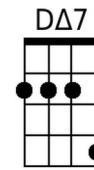

You Make Me Feel Brand New (Thom Bell & Linda Creed, 1974)

Keys of A to C - GCEA

Intro: DΔ7 | Bm7 | C#m7 | F#m7 . Bm7 Em7 (2x) DΔ7 . . C#m7 | Bm7 Bm7 . . | A | A . .

A **Dm** **A**
My love, I'll never find the words, my love

Dm **A**
To tell you how I feel, my love,

C#m7 **B7** **Bm7** **E7**
mere words . . . could not . . . ex-plain

Dm7 G7 **C** **Fm** **C**
Pre - cious love, You held my life within your hands

Fm **C** **Fm** **C**
Cre-ated everything I am, Taught me how to live a-gain

Em **Am** **Em**
Only you, cared when I needed a friend

Am **Dm7**
Be-lieved in me through thick and thin
FΔ7 **Em7 Dm7** **Em7 FΔ7 Dm7 G**
This song is for you, filled with grati-tude and love.

Dm7 G7 FΔ7 Dm7 **Em7**
God bless you, You make me feel brand new

Em7 Em Dm7 G7 FΔj7 Dm7 **Em7**
For God blessed me with you You make me feel brand new

Em7 Em Dm7 G7 FΔ7 Em7 Dm7
I sing this song 'cause you
Dm7 **C** **Fm** **A** **A**
Make me feel brand new

A **Dm** **A**
My love, when-ever I was inse-cure,

Dm **A**
you built me up and made me sure

C#m7 **B7** **Bm7** **E7**
You gave . . . my pride . . . back to me

Dm7 G7 **C** **Fm** **C**
Pre - cious friend, with you, I'll always have a friend

Fm **C**
You're someone who I can de-pend,

Fm **C**
to walk a path that sometimes bends

Em **Am** **Em**
Without you, Life has no meaning or rhyme,

Am **Dm7**
like notes to a song out of time

FΔ7 **Em Dm7** **Em7 FΔ7 Dm7 G**
How can I re-pay you for having faith in me?

God bless you...

GCEA