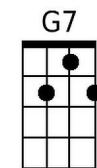

Fm **C**
to walk a path that sometimes bends

Em **Am** **Em**
Without you, Life has no meaning or rhyme,

Am **Dm7**
like notes to a song out of time

FΔ7 **Em Dm7** **Em7 FΔ7 Dm7 G**
How can I re-pay you for having faith in me?

God bless you...

GCEA

You Make Me Feel Brand New (Thom Bell & Linda Creed, 1974)

Keys of A to C - DGBE

Intro: DΔ7 | Bm7 | C#m7 | F#m7 . Bm7 Em7 (2x) DΔ7 . . C#m7 | Bm7 Bm7 . . | A | A . .

A **Dm** **A**
My love, I'll never find the words, my love
Dm **A**
To tell you how I feel, my love,
C#m7 **B7** **Bm7** **E7**
mere words . . . could not . . . ex-plain

Dm7 G7 **C** **Fm** **C**
Pre - cious love, You held my life within your hands
Fm **C** **Fm** **C**
Cre-ated everything I am, Taught me how to live a-gain

Em **Am** **Em**
Only you, cared when I needed a friend
Am **Dm7**
Be-lieved in me through thick and thin
FΔ7 **Em7 Dm7** **Em7 FΔ7 Dm7** **G**
This song is for you, filled with grati-tude and love.