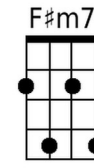

Fm **C**
to walk a path that sometimes bends

Em **Am** **Em**
Without you, Life has no meaning or rhyme,

Am **Dm7**
like notes to a song out of time

FΔ7 **Em Dm7** **Em7 FΔ7 Dm7 G**
How can I re-pay you for having faith in me?

God bless you...

GCEA

You Make Me Feel Brand New (Thom Bell & Linda Creed, 1974)

Keys of A to C - DGBE

Intro: DΔ7 | Bm7 | C#m7 | F#m7 . Bm7 Em7 (2x) DΔ7 . . C#m7 | Bm7 Bm7 . . | A | A . .

A **Dm** **A**
My love, I'll never find the words, my love
Dm **A**
To tell you how I feel, my love,
C#m7 **B7** **Bm7** **E7**
mere words . . . could not . . . ex-plain

Dm7 G7 **C** **Fm** **C**
Pre - cious love, You held my life within your hands
Fm **C** **Fm** **C**
Cre-ated everything I am, Taught me how to live a-gain

Em **Am** **Em**
Only you, cared when I needed a friend
Am **Dm7**
Be-lieved in me through thick and thin
FΔ7 **Em7 Dm7** **Em7 FΔ7 Dm7** **G**
This song is for you, filled with grati-tude and love.