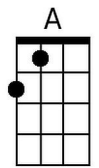

Fm **C**
to walk a path that sometimes bends

Em **Am** **Em**
Without you, Life has no meaning or rhyme,

Am **Dm7**
like notes to a song out of time

FΔ7 **Em Dm7** **Em7 FΔ7 Dm7 G**
How can I re-pay you for having faith in me?

God bless you...

GCEA

You Make Me Feel Brand New (Thom Bell & Linda Creed, 1974)

Keys of A to C - DGBE

Intro: DΔ7 | Bm7 | C#m7 | F#m7 . Bm7 Em7 (2x) DΔ7 . . C#m7 | Bm7 Bm7 . . | A | A . .

A **Dm** **A**
My love, I'll never find the words, my love
Dm **A**
To tell you how I feel, my love,
C#m7 **B7** **Bm7** **E7**
mere words . . . could not . . . ex-plain

Dm7 G7 **C** **Fm** **C**
Pre - cious love, You held my life within your hands
Fm **C** **Fm** **C**
Cre-ated everything I am, Taught me how to live a-gain

Em **Am** **Em**
Only you, cared when I needed a friend
Am **Dm7**
Be-lieved in me through thick and thin
FΔ7 **Em7 Dm7** **Em7 FΔ7 Dm7** **G**
This song is for you, filled with grati-tude and love.