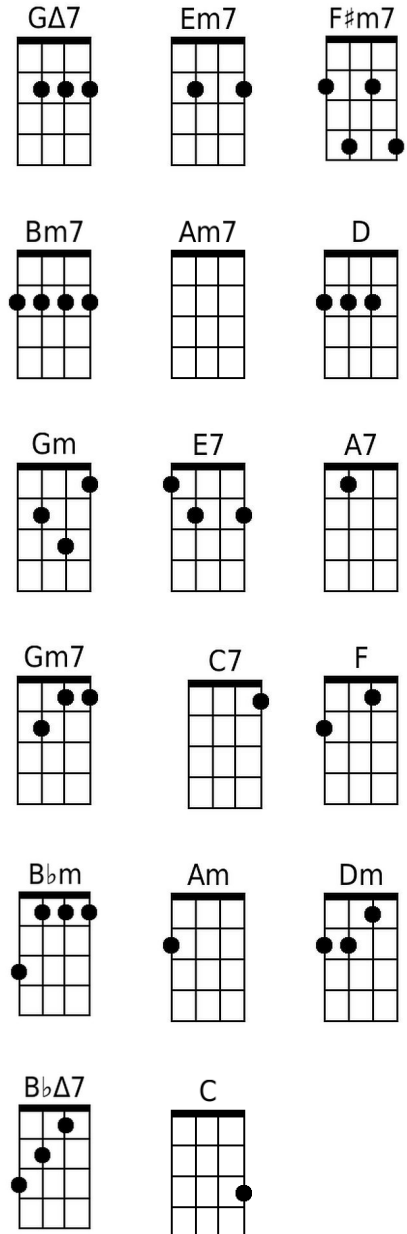

You Make Me Feel Brand New (Thom Bell & Linda Creed, 1974)

Keys of D to F – GCEA

Intro: GΔ7 | Em7 | F#m7 | Bm7 . Em7 Am7 (2x) GΔ7 . . F#m7 | Em7 Em7 . . | D | D . .

D Gm D
My love, I'll never find the words, my love
Gm D
To tell you how I feel, my love,
F#m7 E7 Em7 A7
mere words . . . could not . . . explain
Gm7 C7 F Bbm F
Pre - cious love, you held my life within your hands
Bbm F Bbm F
Cre-ated everything I am, Taught me how to live a-gain
Am Dm Am
Only you, cared when I needed a friend
Dm Gm7
Be-lieved in me through thick and thin
BbΔ7 Am7
This song is for you,
Gm7 Am7 BbΔ7 Gm7 C
filled with grati-tude and love.

Gm7 C7 BbΔ7 Gm7 Am7
God bless you, You make me feel brand new
Am7 Am Gm7 C7 BbΔ7
For God blessed me with you
Gm7 Am7
You make me feel brand new
Am7 Am Gm7 C7 BbΔ7 Am7 Gm7
I sing this song 'cause you
Gm7 F Bbm D D
Make me feel brand new

D Gm D
My love, when-ever I was inse-cure,
Gm D
you built me up and made me sure
F#m7 E7 Em7 A7
You gave . . . my pride . . . back to me
Gm7 C7 F Bbm F
Pre - cious friend, with you, I'll always have a friend
Bbm F
You're someone who I can de-pend,
Bbm F
to walk a path that sometimes bends
Am Dm Am
Without you, Life has no meaning or rhyme,
Dm Gm7
like notes to a song out of time
BbΔ7 Am Gm7 Am7 BbΔ7 Gm7 C
How can I re-pay you for having faith in me?

God bless you...

GCEA