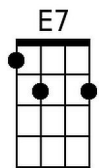

Fm **C**
to walk a path that sometimes bends

Em **Am** **Em**
Without you, Life has no meaning or rhyme,

Am **Dm7**
like notes to a song out of time

FΔ7 **Em Dm7** **Em7 FΔ7 Dm7 G**
How can I re-pay you for having faith in me?

God bless you...

GCEA

You Make Me Feel Brand New (Thom Bell & Linda Creed, 1974)

Keys of A to C - DGBE

Intro: DΔ7 | Bm7 | C#m7 | F#m7 . Bm7 Em7 (2x) DΔ7 . . C#m7 | Bm7 Bm7 . . | A | A . .

A **Dm** **A**
My love, I'll never find the words, my love
Dm **A**
To tell you how I feel, my love,
C#m7 **B7** **Bm7** **E7**
mere words . . . could not . . . ex-plain

Dm7 G7 **C** **Fm** **C**
Pre - cious love, You held my life within your hands
Fm **C** **Fm** **C**
Cre-ated everything I am, Taught me how to live a-gain

Em **Am** **Em**
Only you, cared when I needed a friend
Am **Dm7**
Be-lieved in me through thick and thin
FΔ7 **Em7 Dm7** **Em7 FΔ7 Dm7** **G**
This song is for you, filled with grati-tude and love.