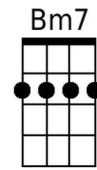

Fm **C**
to walk a path that sometimes bends

Em **Am** **Em**
Without you, Life has no meaning or rhyme,

Am **Dm7**
like notes to a song out of time

FΔ7 **Em Dm7** **Em7 FΔ7 Dm7 G**
How can I re-pay you for having faith in me?

God bless you...

GCEA

You Make Me Feel Brand New (Thom Bell & Linda Creed, 1974)

Keys of A to C - DGBE

Intro: DΔ7 | Bm7 | C#m7 | F#m7 . Bm7 Em7 (2x) DΔ7 . . C#m7 | Bm7 Bm7 . . | A | A . .

A **Dm** **A**
My love, I'll never find the words, my love
Dm **A**
To tell you how I feel, my love,
C#m7 **B7** **Bm7** **E7**
mere words . . . could not . . . ex-plain

Dm7 G7 **C** **Fm** **C**
Pre - cious love, You held my life within your hands
Fm **C** **Fm** **C**
Cre-ated everything I am, Taught me how to live a-gain

Em **Am** **Em**
Only you, cared when I needed a friend
Am **Dm7**
Be-lieved in me through thick and thin
FΔ7 **Em7 Dm7** **Em7 FΔ7 Dm7** **G**
This song is for you, filled with grati-tude and love.