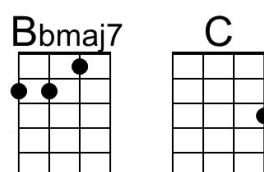

You Make Me Feel Brand New (Thom Bell & Linda Creed, 1974) – GCEA

Keys of D to F

You Make Me Feel Brand New by The Stylistics (G @ 76)

Intro Gmaj7 | Em7 | F#m7 | Bm7 . Em7 Am7 (2x) Gmaj7 .. F#m7 | Em7 ... | D | D ..

D Gm D
My love, I'll never find the words, my love
Gm D
To tell you how I feel, my love,
F#m7 E7 Em7 A7
mere words . . . could not . . . explain
Gm7 C7 F Bbm F
Pre - cious love, you held my life within your hands
Bbm F Bbm F
Cre-ated everything I am, Taught me how to live a-gain
Am Dm Am
Only you, cared when I needed a friend
Dm Gm7
Be-lieved in me through thick and thin
Bbmaj7 Am7
This song is for you,
Gm7 Am7 Bbmaj7 Gm7 C
filled with grati-tude and love.

Gm7 C7 Bbmaj7 Gm7 Am7
God bless you, You make me feel brand new
Am7 Am Gm7 C7 Bbmaj7
For God blessed me with you
Gm7 Am7
You make me feel brand new
Am7 Am Gm7 C7 Bbmaj7 Am7 Gm7
I sing this song 'cause you
Gm7 F Bbm D D
Make me feel brand new

D Gm D
My love, when-ever I was inse-cure,
Gm D
you built me up and made me sure
F#m7 E7 Em7 A7
You gave . . . my pride . . . back to me
Gm7 C7 F Bbm F
Pre - cious friend, with you, I'll always have a friend
Bbm F
You're someone who I can de-pend,
Bbm F
to walk a path that sometimes bends
Am Dm Am
Without you, Life has no meaning or rhyme,
Dm Gm7
like notes to a song out of time
Bbmaj7 Am Gm7 Am7 Bbmaj7 Gm7 C
How can I re-pay you for having faith in me?

God bless you...

GCEA