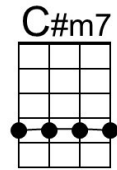

You Make Me Feel Brand New (Thom Bell & Linda Creed, 1974) – **GCEA**

Keys of A to C

You Make Me Feel Brand New by The Stylistics (G @ 76)

Intro Dmaj7 | Bm7 | C#m7 | F#m7 . Bm7 Em7 (2x) Dmaj7 . . C#m7 | Bm7 . . . | A | A . .

GCEA

A **Dm** **A**
My love, I'll never find the words, my love

Dm **A**
To tell you how I feel, my love,
C#m7 **B7** **Bm7** **E7**
mere words . . . could not . . . ex-plain

Dm7 **G7** **C** **Fm** **C**
Pre - cious love, You held my life within your hands
Fm **C** **Fm** **C**
Cre-ated everything I am, Taught me how to live a-gain

D Gm D
 My love, I'll never find the words, my love
Gm D
 To tell you how I feel, my love,
F#m7 E7 Em7 A7
 mere words . . . could not . . . explain
Gm7 C7 F Bbm F
 Pre - cious love, you held my life within your hands
Bbm F Bbm F
 Cre-ated everything I am, Taught me how to live a-gain
Am Dm Am
 Only you, cared when I needed a friend
Dm Gm7
 Be-lieved in me through thick and thin
Bbmaj7 Am7
 This song is for you,
Gm7 Am7 Bbmaj7 Gm7 C
 filled with grati-tude and love.