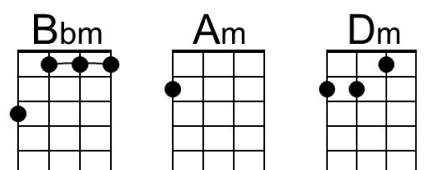

You Make Me Feel Brand New (Thom Bell & Linda Creed, 1974) – GCEA

Keys of D to F

You Make Me Feel Brand New by The Stylistics (G @ 76)

Intro Gmaj7 | Em7 | F#m7 | Bm7 . Em7 Am7 (2x) Gmaj7 .. F#m7 | Em7 ... | D | D ..

D Gm D
My love, I'll never find the words, my love
Gm D
To tell you how I feel, my love,
F#m7 E7 Em7 A7
mere words . . . could not . . . explain
Gm7 C7 F Bbm F
Pre - cious love, you held my life within your hands
Bbm F Bbm F
Cre-ated everything I am, Taught me how to live a-gain
Am Dm Am
Only you, cared when I needed a friend
Dm Gm7
Be-lieved in me through thick and thin
Bbmaj7 Am7
This song is for you,
Gm7 Am7 Bbmaj7 Gm7 C
filled with grati-tude and love.

Gm7 C7 Bbmaj7 Gm7 Am7
God bless you, You make me feel brand new
Am7 Am Gm7 C7 Bbmaj7
For God blessed me with you
Gm7 Am7
You make me feel brand new
Am7 Am Gm7 C7 Bbmaj7 Am7 Gm7
I sing this song 'cause you
Gm7 F Bbm D D
Make me feel brand new

D Gm D
My love, when-ever I was inse-cure,
Gm D
you built me up and made me sure
F#m7 E7 Em7 A7
You gave . . . my pride . . . back to me
Gm7 C7 F Bbm F
Pre - cious friend, with you, I'll always have a friend
Bbm F
You're someone who I can de-pend,
Bbm F
to walk a path that sometimes bends
Am Dm Am
Without you, Life has no meaning or rhyme,
Dm Gm7
like notes to a song out of time
Bbmaj7 Am Gm7 Am7 Bbmaj7 Gm7 C
How can I re-pay you for having faith in me?

God bless you...

GCEA