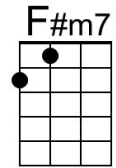

You Make Me Feel Brand New (Thom Bell & Linda Creed, 1974) – **GCEA**

Keys of A to C

You Make Me Feel Brand New by The Stylistics (G @ 76)

Intro Dmaj7 | Bm7 | C#m7 | F#m7 . Bm7 Em7 (2x) Dmaj7 . . C#m7 | Bm7 . . . | A | A . .

GCEA

A **Dm** **A**
My love, I'll never find the words, my love

Dm **A**
To tell you how I feel, my love,
C#m7 **B7** **Bm7** **E7**
mere words . . . could not . . . ex-plain

Dm7 **G7** **C** **Fm** **C**
Pre - cious love, You held my life within your hands
Fm **C** **Fm** **C**
Cre-ated everything I am, Taught me how to live a-gain

D Gm D
 My love, I'll never find the words, my love
Gm D
 To tell you how I feel, my love,
F#m7 E7 Em7 A7
 mere words . . . could not . . . explain
Gm7 C7 F Bbm F
 Pre - cious love, you held my life within your hands
Bbm F Bbm F
 Cre-ated everything I am, Taught me how to live a-gain
Am Dm Am
 Only you, cared when I needed a friend
Dm Gm7
 Be-lieved in me through thick and thin
Bbmaj7 Am7
 This song is for you,
Gm7 Am7 Bbmaj7 Gm7 C
 filled with grati-tude and love.