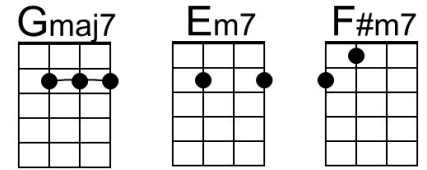

You Make Me Feel Brand New (Thom Bell & Linda Creed, 1974) – GCEA

Keys of D to F

You Make Me Feel Brand New by The Stylistics (G @ 76)

Intro Gmaj7 | Em7 | F#m7 | Bm7 . Em7 Am7 (2x) Gmaj7 .. F#m7 | Em7 ... | D | D ..

D Gm D
My love, I'll never find the words, my love
Gm D
To tell you how I feel, my love,
F#m7 E7 Em7 A7
mere words . . . could not . . . explain
Gm7 C7 F Bbm F
Pre - cious love, you held my life within your hands
Bbm F Bbm F
Cre-ated everything I am, Taught me how to live a-gain
Am Dm Am
Only you, cared when I needed a friend
Dm Gm7
Be-lieved in me through thick and thin
Bbmaj7 Am7
This song is for you,
Gm7 Am7 Bbmaj7 Gm7 C
filled with grati-tude and love.

Gm7 C7 Bbmaj7 Gm7 Am7
God bless you, You make me feel brand new
Am7 Am Gm7 C7 Bbmaj7
For God blessed me with you
Gm7 Am7
You make me feel brand new
Am7 Am Gm7 C7 Bbmaj7 Am7 Gm7
I sing this song 'cause you
Gm7 F Bbm D D
Make me feel brand new

D Gm D
My love, when-ever I was inse-cure,
Gm D
you built me up and made me sure
F#m7 E7 Em7 A7
You gave . . . my pride . . . back to me
Gm7 C7 F Bbm F
Pre - cious friend, with you, I'll always have a friend
Bbm F
You're someone who I can de-pend,
Bbm F
to walk a path that sometimes bends
Am Dm Am
Without you, Life has no meaning or rhyme,
Dm Gm7
like notes to a song out of time
Bbmaj7 Am Gm7 Am7 Bbmaj7 Gm7 C
How can I re-pay you for having faith in me?

God bless you...

GCEA