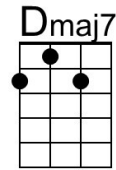

You Make Me Feel Brand New (Thom Bell & Linda Creed, 1974) – **GCEA**

Keys of A to C

You Make Me Feel Brand New by The Stylistics (G @ 76)

Intro Dmaj7 | Bm7 | C#m7 | F#m7 . Bm7 Em7 (2x) Dmaj7 . . C#m7 | Bm7 . . . | A | A . .

GCEA

A **Dm** **A**
My love, I'll never find the words, my love

Dm **A**
To tell you how I feel, my love,
C#m7 **B7** **Bm7** **E7**
mere words . . . could not . . . ex-plain

Dm7 **G7** **C** **Fm** **C**
Pre - cious love, You held my life within your hands
Fm **C** **Fm** **C**
Cre-ated everything I am, Taught me how to live a-gain

D Gm D
 My love, I'll never find the words, my love
Gm D
 To tell you how I feel, my love,
F#m7 E7 Em7 A7
 mere words . . . could not . . . explain
Gm7 C7 F Bbm F
 Pre - cious love, you held my life within your hands
Bbm F Bbm F
 Cre-ated everything I am, Taught me how to live a-gain
Am Dm Am
 Only you, cared when I needed a friend
Dm Gm7
 Be-lieved in me through thick and thin
Bbmaj7 Am7
 This song is for you,
Gm7 Am7 Bbmaj7 Gm7 C
 filled with grati-tude and love.