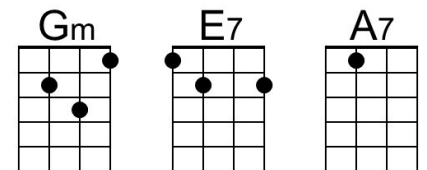

You Make Me Feel Brand New (Thom Bell & Linda Creed, 1974) – GCEA

Keys of D to F

You Make Me Feel Brand New by The Stylistics (G @ 76)

Intro Gmaj7 | Em7 | F#m7 | Bm7 . Em7 Am7 (2x) Gmaj7 .. F#m7 | Em7 ... | D | D ..

D Gm D
My love, I'll never find the words, my love
Gm D
To tell you how I feel, my love,
F#m7 E7 Em7 A7
mere words . . . could not . . . explain
Gm7 C7 F Bbm F
Pre - cious love, you held my life within your hands
Bbm F Bbm F
Cre-ated everything I am, Taught me how to live a-gain
Am Dm Am
Only you, cared when I needed a friend
Dm Gm7
Be-lieved in me through thick and thin
Bbmaj7 Am7
This song is for you,
Gm7 Am7 Bbmaj7 Gm7 C
filled with grati-tude and love.

Gm7 C7 Bbmaj7 Gm7 Am7
God bless you, You make me feel brand new
Am7 Am Gm7 C7 Bbmaj7
For God blessed me with you
Gm7 Am7
You make me feel brand new
Am7 Am Gm7 C7 Bbmaj7 Am7 Gm7
I sing this song 'cause you
Gm7 F Bbm D D
Make me feel brand new

D Gm D
My love, when-ever I was inse-cure,
Gm D
you built me up and made me sure
F#m7 E7 Em7 A7
You gave . . . my pride . . . back to me
Gm7 C7 F Bbm F
Pre - cious friend, with you, I'll always have a friend
Bbm F
You're someone who I can de-pend,
Bbm F
to walk a path that sometimes bends
Am Dm Am
Without you, Life has no meaning or rhyme,
Dm Gm7
like notes to a song out of time
Bbmaj7 Am Gm7 Am7 Bbmaj7 Gm7 C
How can I re-pay you for having faith in me?

God bless you...

GCEA