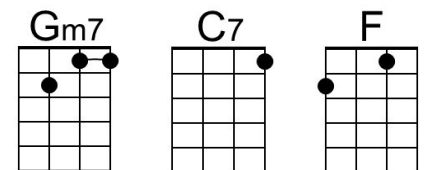

You Make Me Feel Brand New (Thom Bell & Linda Creed, 1974) – GCEA

Keys of D to F

You Make Me Feel Brand New by The Stylistics (G @ 76)

Intro Gmaj7 | Em7 | F#m7 | Bm7 . Em7 Am7 (2x) Gmaj7 .. F#m7 | Em7 ... | D | D ..

D Gm D
My love, I'll never find the words, my love
Gm D
To tell you how I feel, my love,
F#m7 E7 Em7 A7
mere words . . . could not . . . explain
Gm7 C7 F Bbm F
Pre - cious love, you held my life within your hands
Bbm F Bbm F
Cre-ated everything I am, Taught me how to live a-gain
Am Dm Am
Only you, cared when I needed a friend
Dm Gm7
Be-lieved in me through thick and thin
Bbmaj7 Am7
This song is for you,
Gm7 Am7 Bbmaj7 Gm7 C
filled with grati-tude and love.

Gm7 C7 Bbmaj7 Gm7 Am7
God bless you, You make me feel brand new
Am7 Am Gm7 C7 Bbmaj7
For God blessed me with you
Gm7 Am7
You make me feel brand new
Am7 Am Gm7 C7 Bbmaj7 Am7 Gm7
I sing this song 'cause you
Gm7 F Bbm D D
Make me feel brand new

D Gm D
My love, when-ever I was inse-cure,
Gm D
you built me up and made me sure
F#m7 E7 Em7 A7
You gave . . . my pride . . . back to me
Gm7 C7 F Bbm F
Pre - cious friend, with you, I'll always have a friend
Bbm F
You're someone who I can de-pend,
Bbm F
to walk a path that sometimes bends
Am Dm Am
Without you, Life has no meaning or rhyme,
Dm Gm7
like notes to a song out of time
Bbmaj7 Am Gm7 Am7 Bbmaj7 Gm7 C
How can I re-pay you for having faith in me?

God bless you...

GCEA