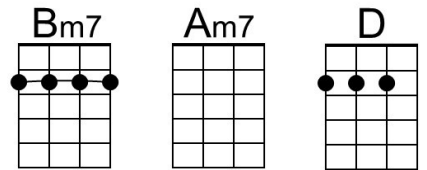

You Make Me Feel Brand New (Thom Bell & Linda Creed, 1974) – GCEA

Keys of D to F

You Make Me Feel Brand New by The Stylistics (G @ 76)

Intro Gmaj7 | Em7 | F#m7 | Bm7 . Em7 Am7 (2x) Gmaj7 .. F#m7 | Em7 ... | D | D ..

D Gm D
My love, I'll never find the words, my love
Gm D
To tell you how I feel, my love,
F#m7 E7 Em7 A7
mere words . . . could not . . . explain
Gm7 C7 F Bbm F
Pre - cious love, you held my life within your hands
Bbm F Bbm F
Cre-ated everything I am, Taught me how to live a-gain
Am Dm Am
Only you, cared when I needed a friend
Dm Gm7
Be-lieved in me through thick and thin
Bbmaj7 Am7
This song is for you,
Gm7 Am7 Bbmaj7 Gm7 C
filled with grati-tude and love.

Gm7 C7 Bbmaj7 Gm7 Am7
God bless you, You make me feel brand new
Am7 Am Gm7 C7 Bbmaj7
For God blessed me with you
Gm7 Am7
You make me feel brand new
Am7 Am Gm7 C7 Bbmaj7 Am7 Gm7
I sing this song 'cause you
Gm7 F Bbm D D
Make me feel brand new

D Gm D
My love, when-ever I was inse-cure,
Gm D
you built me up and made me sure
F#m7 E7 Em7 A7
You gave . . . my pride . . . back to me
Gm7 C7 F Bbm F
Pre - cious friend, with you, I'll always have a friend
Bbm F
You're someone who I can de-pend,
Bbm F
to walk a path that sometimes bends
Am Dm Am
Without you, Life has no meaning or rhyme,
Dm Gm7
like notes to a song out of time
Bbmaj7 Am Gm7 Am7 Bbmaj7 Gm7 C
How can I re-pay you for having faith in me?

God bless you...

GCEA