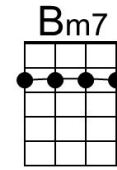

You Make Me Feel Brand New (Thom Bell & Linda Creed, 1974) – **GCEA**

Keys of A to C

You Make Me Feel Brand New by The Stylistics (G @ 76)

Intro Dmaj7 | Bm7 | C#m7 | F#m7 . Bm7 Em7 (2x) Dmaj7 . . C#m7 | Bm7 . . . | A | A . .

GCEA

A **Dm** **A**
My love, I'll never find the words, my love

Dm **A**
To tell you how I feel, my love,
C#m7 **B7** **Bm7** **E7**
mere words . . . could not . . . ex-plain