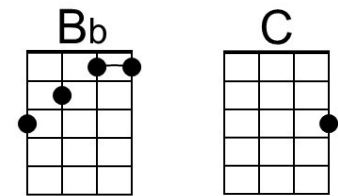

C Em F G C Em F
 Sweet sleepy warmth of summer nights
 G C Em F
 Gazing at the distant lights
 G C Eb F C
 In the starry sky

Bridge

F G C Am
 ___ They say that all good things must end, some-day,
 F G Am ↓ _ ↓ ↓ _ ↓ ↓
 Autumn leaves must fall
 C E7
 But don't you know, that it hurts me so,
 Am Em Dm
 To say goodbye to you-ooo,
 Am G Am G
 ___ Wish you didn't have to go. ___ No, no, no, no...

F **G** **Am** ↓ _ ↓ ↓ _ ↓ ↓ _ ↓ ↓
 Autumn leaves must fall

C **E7**
 But don't you know, that it hurts me so,

Am **Em Dm**
 To say goodbye to you-ooo,

Am **G** **Am** **G**
 ___ Wish you didn't have to go. ___ No, no, no, no...

C **Em F**
 And when the rain

G **C** **Em F**
 Beats against my window pane

G **C** **Em F**
 I'll think of summer days a-gain

G **C** **Em F**
 And dream of you.

G **C** **E** | **F** **G** | **A** (**Hold**)
 And dream of you.

A Summer Song (Chad Stuart, Clive Metcalfe & Keith Noble, 1964) (F)

A Summer Song by Chad and Jeremy

Tempo = 124 bpm

Intro F Am B \flat C (2x)

F Am B \flat C F Am B \flat
 Trees swaying in the summer breeze
 C F Am B \flat C F
 Showing off their silver leaves as we walked by
 Am B \flat C F Am B \flat
 Soft kisses on a summer's day
 C F Am
 Laughing all our cares a-way
 B \flat C F Am B \flat C
 Just you and I