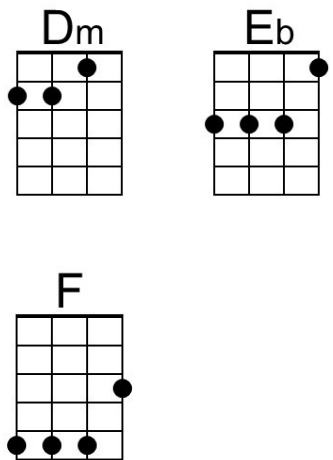

A Summer Song (Chad Stuart, Clive Metcalfe & Keith Noble, 1964) (C)

A Summer Song by Chad and Jeremy (A @ 124)

Tempo = 124 bpm

Intro C Em F G (2x)

C Em F G C Em F
 Trees swaying in the summer breeze
 G C Em F G C
 Showing off their silver leaves as we walked by
 Em F G C Em F
 Soft kisses on a summer's day
 G C Em
 Laughing all our cares a-way
 F G C Em F G
 Just you and I

C Em F G C Em F
 Sweet sleepy warmth of summer nights
 G C Em F
 Gazing at the distant lights
 G C Eb F C
 In the starry sky

Bridge

F G C Am
 ___ They say that all good things must end, some-day,
 F G Am ↓ _ ↓ ↓ _ ↓ ↓
 Autumn leaves must fall
 C E7
 But don't you know, that it hurts me so,
 Am Em Dm
 To say goodbye to you-ooo,
 Am G Am G
 ___ Wish you didn't have to go. ___ No, no, no, no...

F **G** **Am** ↓ _ ↓ ↓ _ ↓ ↓ _ ↓ ↓
 Autumn leaves must fall

C **E7**
 But don't you know, that it hurts me so,

Am **Em Dm**
 To say goodbye to you-ooo,

Am **G** **Am** **G**
 ___ Wish you didn't have to go. ___ No, no, no, no...