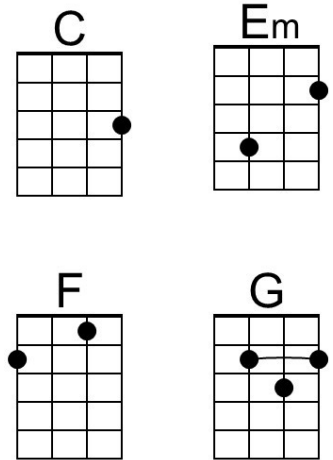

A Summer Song (Chad Stuart, Clive Metcalfe & Keith Noble, 1964) (C)

A Summer Song by Chad and Jeremy (A @ 124)

Tempo = 124 bpm

Intro C Em F G (2x)

C Em F G C Em F
 Trees swaying in the summer breeze
 G C Em F G C
 Showing off their silver leaves as we walked by
 Em F G C Em F
 Soft kisses on a summer's day
 G C Em
 Laughing all our cares a-way
 F G C Em F G
 Just you and I

C Em F G C Em F
 Sweet sleepy warmth of summer nights
 G C Em F
 Gazing at the distant lights
 G C Eb F C
 In the starry sky

Bridge

F G C Am
 ___ They say that all good things must end, some-day,
 F G Am ↓ _ ↓ ↓ _ ↓ ↓
 Autumn leaves must fall
 C E7
 But don't you know, that it hurts me so,
 Am Em Dm
 To say goodbye to you-ooo,
 Am G Am G
 ___ Wish you didn't have to go. ___ No, no, no, no...