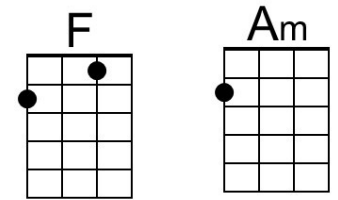

A Summer Song (Chad Stuart, Clive Metcalfe & Keith Noble, 1964) (F)

A Summer Song by Chad and Jeremy

Tempo = 124 bpm

Intro F Am B $\flat$ C (2x)

F Am B $\flat$ C F Am B $\flat$
Trees swaying in the summer breeze
C F Am B $\flat$ C F
Showing off their silver leaves as we walked by
Am B $\flat$ C F Am B $\flat$
Soft kisses on a summer's day
C F Am
Laughing all our cares a-way
B $\flat$ C F Am B $\flat$ C
Just you and I