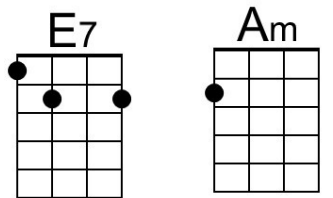

A Summer Song (Chad Stuart, Clive Metcalfe & Keith Noble, 1964) (C)

A Summer Song by Chad and Jeremy (A @ 124)

Tempo = 124 bpm

Intro C Em F G (2x)

C Em F G C Em F
 Trees swaying in the summer breeze
 G C Em F G C
 Showing off their silver leaves as we walked by
 Em F G C Em F
 Soft kisses on a summer's day
 G C Em
 Laughing all our cares a-way
 F G C Em F G
 Just you and I

C Em F G C Em F
 Sweet sleepy warmth of summer nights
 G C Em F
 Gazing at the distant lights
 G C Eb F C
 In the starry sky

Bridge

F G C Am
 ___ They say that all good things must end, some-day,
 F G Am ↓ _ ↓ ↓ _ ↓ ↓
 Autumn leaves must fall
 C E7
 But don't you know, that it hurts me so,
 Am Em Dm
 To say goodbye to you-ooo,
 Am G Am G
 ___ Wish you didn't have to go. ___ No, no, no, no...

C **Em F**
 And when the rain

G **C** **Em F**
 Beats against my window pane

G **C** **Em F**
 I'll think of summer days a-gain

G **C** **Em F**
 And dream of you.

G **C** **E** | **F** **G** | **A** (**Hold**)
 And dream of you.

F **Am B \flat**
 And when the rain
C **F** **Am B \flat**
 Beats against my window pane
C **F** **Am B \flat**
 I'll think of summer days a-gain

C **F** **Am B \flat**
 And dream of you.
C **F** **A** | **B \flat** **C** | **D** (**Hold**)
 And dream of you.