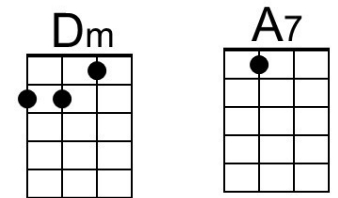

F Am B $\flat$ C F Am B $\flat$
Sweet sleepy warmth of summer nights
C F Am B $\flat$
Gazing at the distant lights
C F A $\flat$ B $\flat$ F
In the starry sky