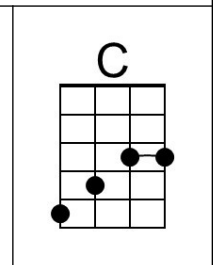

F Am B $\flat$
And when the rain
C F Am B $\flat$
Beats against my window pane
C F Am B $\flat$
I'll think of summer days a-gain
C F A | B $\flat$ C | F A $\flat$ | B $\flat$ F |
And dream of you.