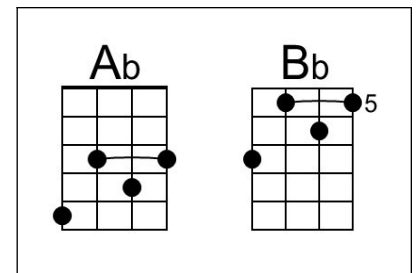

Bridge

B $\flat$ C F Dm
___ They say that all good things must end, some-day,
B $\flat$ C Dm ↓ _ ↓ ↓ _ ↓ ↓
Autumn leaves must fall
F A7
But don't you know, that it hurts me so,
Dm Am Gm
To say goodbye to you-ooo,
Dm C Dm C
___ Wish you didn't have to go. ___ No, no, no, no...