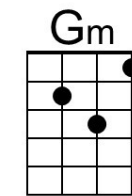

F Am B $\flat$ C F Am B $\flat$
Sweet sleepy warmth of summer nights
C F Am B $\flat$
Gazing at the distant lights
C F A $\flat$ B $\flat$ F
In the starry sky