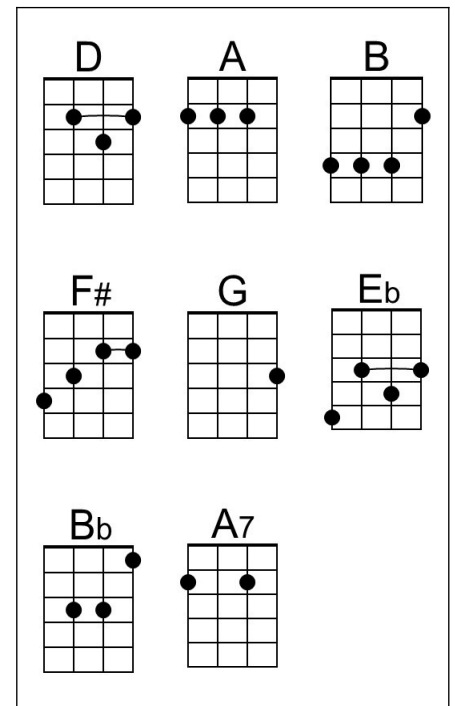

D A D A
George, George, George of the jungle,
D A D A B F# B F#
Lives a life that's free. Ahhhhhhhhhh...!
G A
Watch out for that tree!

Eb Bb Eb Bb
When he gets in a scrape, he makes his escape,
Eb Bb Eb Bb Eb
With the help of his friend, an ape named "Ape".
A G A G
Then away he'll schlep on his elephant "Shep"
A G A A7
While "Fella" and Ursula stay in step ... with