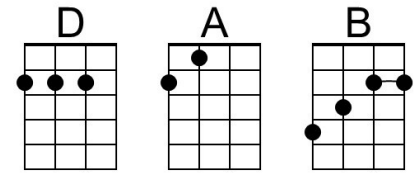

C **G** **C** **G**
 George, George, George of the jungle,
C **G** **C G** **A E A E**
 Lives a life that's free. Ahhhhhhhhhh...!
F **G**
 Watch out for that tree!

C# **Ab** **C#** **Ab**
 When he gets in a scrape, he makes his escape,
C# **Ab** **C#** **Ab** **C#**
 With the help of his friend, an ape named "Ape".
G **F** **G** **F**
 Then away he'll schlep on his elephant "Shep"
G **F** **G** **G7**
 While "Fella" and Ursula stay in step ... with

C **G** **C** **G**
 George, George, George of the jungle,
C **G** **C G** **A E A E**
 Friend to you and me. Ahhhhhhhhhh...!
F **G**
 Watch out for that tree!
G **N.C.**
 Watch out for that (Ahhh...!) (Oh!) tree!

Instrumental C G C G C G C G

C **G** **C** **G**
 George, George, George of the jungle,
F **C**
 Friend to you and me!

George of the Jungle Theme (D)

Stan Worth & Sheldon Allman, 1967 – [George of the Jungle](#)

Intro D A D A D A D A

D A D A
George, George, George of the jungle,
D A D A B F# B F#
Strong as he can be. Ahhhhhhhhhh...!
G A
Watch out for that tree!

D A D A
George, George, George of the jungle,
D A D A B F# B F#
Lives a life that's free. Ahhhhhhhhhh...!
G A
Watch out for that tree!