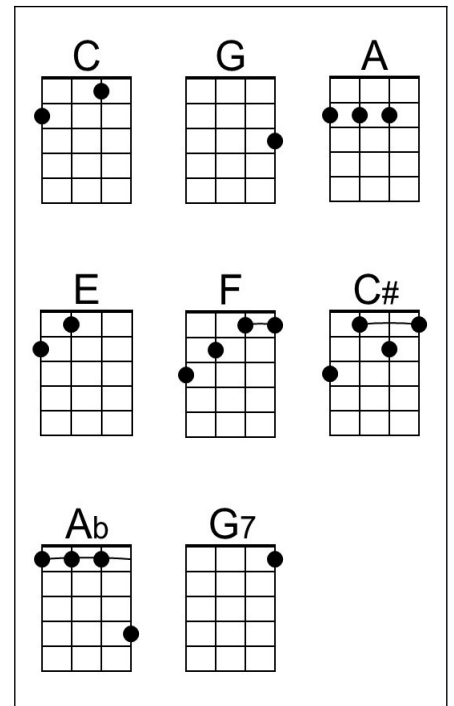

George of the Jungle Theme (C)

Stan Worth & Sheldon Allman, 1967 – [George of the Jungle](#)

Intro C G C G C G C G

C **G** **C** **G**
George, George, George of the jungle,
C **G** **C G** **A E A E**
Strong as he can be. Ahhhhhhhhhh...!
F **G**
Watch out for that tree!

C **G** **C** **G**
George, George, George of the jungle,
C **G** **C G** **A E A E**
Lives a life that's free. Ahhhhhhhhhh...!
F **G**
Watch out for that tree!

C# **Ab** **C#** **Ab**
When he gets in a scrape, he makes his escape,
C# **Ab** **C#** **Ab** **C#**
With the help of his friend, an ape named "Ape".
G **F** **G** **F**
Then away he'll schlep on his elephant "Shep"
G **F** **G** **G7**
While "Fella" and Ursula stay in step ... with

C **G** **C** **G**
George, George, George of the jungle,
C **G** **C G** **A E A E**
Friend to you and me. Ahhhhhhhhhh...!
F **G**
Watch out for that tree!
G **N.C.**
Watch out for that (Ahhh...!) (Oh!) tree!

Instrumental C G C G C G C G

C **G** **C** **G**
George, George, George of the jungle,
F **C**
Friend to you and me!