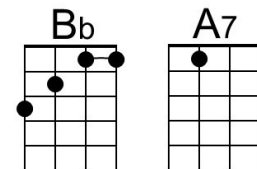

C **G** **C** **G**
 George, George, George of the jungle,
C **G** **C G** **A E A E**
 Lives a life that's free. Ahhhhhhhhhh...!
F **G**
 Watch out for that tree!

C# **Ab** **C#** **Ab**
 When he gets in a scrape, he makes his escape,
C# **Ab** **C#** **Ab** **C#**
 With the help of his friend, an ape named "Ape".
G **F** **G** **F**
 Then away he'll schlep on his elephant "Shep"
G **F** **G** **G7**
 While "Fella" and Ursula stay in step ... with

C **G** **C** **G**
 George, George, George of the jungle,
C **G** **C G** **A E A E**
 Friend to you and me. Ahhhhhhhhhh...!
F **G**
 Watch out for that tree!
G **N.C.**
 Watch out for that (Ahhh...!) (Oh!) tree!

Instrumental C G C G C G C G

C **G** **C** **G**
 George, George, George of the jungle,
F **C**
 Friend to you and me!

George of the Jungle Theme (D)

Stan Worth & Sheldon Allman, 1967 – [George of the Jungle](#)

Intro D A D A D A D A

D A D A
George, George, George of the jungle,
D A D A B F# B F#
Strong as he can be. Ahhhhhhhhhh...!
G A
Watch out for that tree!

D A D A
George, George, George of the jungle,
D A D A B F# B F#
Lives a life that's free. Ahhhhhhhhhh...!
G A
Watch out for that tree!