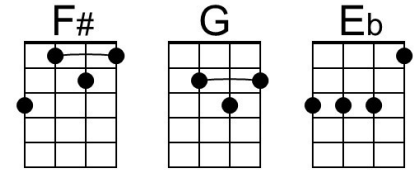

C **G** **C** **G**
 George, George, George of the jungle,
C **G** **C G** **A E A E**
 Lives a life that's free. Ahhhhhhhhhh...!
F **G**
 Watch out for that tree!

C# **Ab** **C#** **Ab**
 When he gets in a scrape, he makes his escape,
C# **Ab** **C#** **Ab** **C#**
 With the help of his friend, an ape named "Ape".
G **F** **G** **F**
 Then away he'll schlep on his elephant "Shep"
G **F** **G** **G7**
 While "Fella" and Ursula stay in step ... with

C **G** **C** **G**
 George, George, George of the jungle,
C **G** **C G** **A E A E**
 Friend to you and me. Ahhhhhhhhhh...!
F **G**
 Watch out for that tree!
G **N.C.**
 Watch out for that (Ahhh...!) (Oh!) tree!

Instrumental C G C G C G C G

C **G** **C** **G**
 George, George, George of the jungle,
F **C**
 Friend to you and me!

George of the Jungle Theme (D)

Stan Worth & Sheldon Allman, 1967 – [George of the Jungle](#)

Intro D A D A D A D A

D A D A
George, George, George of the jungle,
D A D A B F# B F#
Strong as he can be. Ahhhhhhhhhh...!
G A
Watch out for that tree!

D A D A
George, George, George of the jungle,
D A D A B F# B F#
Lives a life that's free. Ahhhhhhhhhh...!
G A
Watch out for that tree!