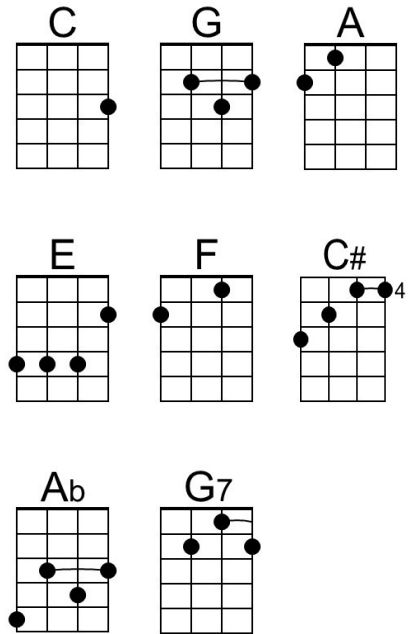

George of the Jungle Theme (C)

Stan Worth & Sheldon Allman, 1967 – [George of the Jungle](#)

Intro C G C G C G C G

C **G** **C** **G**
George, George, George of the jungle,
C **G** **C G** **A E A E**
Strong as he can be. Ahhhhhhhhhh...!
F **G**
Watch out for that tree!

C **G** **C** **G**
George, George, George of the jungle,
C **G** **C G** **A E A E**
Lives a life that's free. Ahhhhhhhhhh...!
F **G**
Watch out for that tree!

C# **Ab** **C#** **Ab**
When he gets in a scrape, he makes his escape,
C# **Ab** **C#** **Ab** **C#**
With the help of his friend, an ape named "Ape".
G **F** **G** **F**
Then away he'll schlep on his elephant "Shep"
G **F** **G** **G7**
While "Fella" and Ursula stay in step ... with

C **G** **C** **G**
George, George, George of the jungle,
C **G** **C G** **A E A E**
Friend to you and me. Ahhhhhhhhhh...!
F **G**
Watch out for that tree!
G **N.C.**
Watch out for that (Ahhh...!) (Oh!) tree!

Instrumental C G C G C G C G

C **G** **C** **G**
George, George, George of the jungle,
F **C**
Friend to you and me!