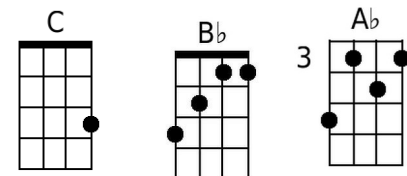

It's a Jungle Out There (Randy Newman, 2003)

It's A Jungle Out There by Randy Newman - Theme from Monk TV Show – Key of C

Intro: Cm G7 Cm G7

Cm **D7**

It is a jungle out there, disorder & con-fusion everywhere

G7 C Bb Ab C7

Or this world we love so much -- might just kill you

C7 C#°7 Caug C7

I could be wrong now, ___ but I don't think so!

Fm C7 Fm

'Cause it is a jungle out there

C7 Fm Gm7 Ab Gm7 Fm

It's a jungle out there & **Fm X888**