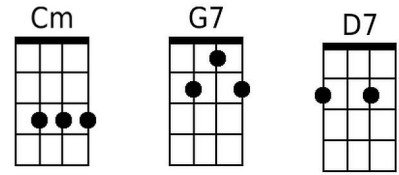

It's a Jungle Out There (Randy Newman, 2003)

It's A Jungle Out There by Randy Newman - Theme from Monk TV Show – Key of C

Intro: Cm G7 Cm G7

Cm **D7**

It is a jungle out there, disorder & con-fusion everywhere

Fm **G7**

No one seems to care Well I do!

Cm G7 Bbm7 C#°7 Fm

Hey, who's in charge here? It's a jungle out there

G7

Poison in the very air we breathe

Gm7 **Bbm7**

Do you know what's in the water that you drink?