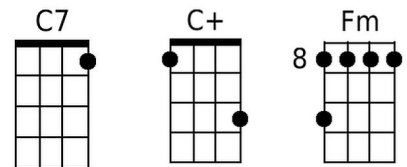

It's a Jungle Out There (Randy Newman, 2003)

It's A Jungle Out There by Randy Newman - Theme from Monk TV Show – Key of C

Intro: Cm G7 Cm G7

Cm **D7**

It is a jungle out there, disorder & con-fusion everywhere

Fm **G7**

No one seems to care Well I do!

Cm G7 Bbm7 C#°7 Fm

Hey, who's in charge here? It's a jungle out there

G7

Poison in the very air we breathe

Gm7 **Bbm7**

Do you know what's in the water that you drink?

G7 C Bb Ab C7

Or this world we love so much -- might just kill you

C7 C#°7 Caug C7

I could be wrong now, ___ but I don't think so!

Fm C7 Fm

'Cause it is a jungle out there

C7 Fm Gm7 Ab Gm7 Fm

It's a jungle out there & **Fm X888**