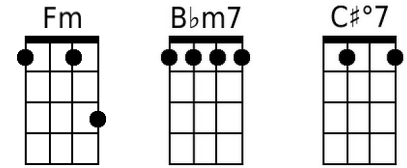

It's a Jungle Out There (Randy Newman, 2003)

It's A Jungle Out There by Randy Newman - Theme from Monk TV Show – Key of C

Intro: Cm G7 Cm G7

Cm **D7**

It is a jungle out there, disorder & con-fusion everywhere

Fm **G7**

No one seems to care Well I do!

Cm G7 Bbm7 C#°7 Fm

Hey, who's in charge here? It's a jungle out there

G7

Poison in the very air we breathe

Gm7 **Bbm7**

Do you know what's in the water that you drink?