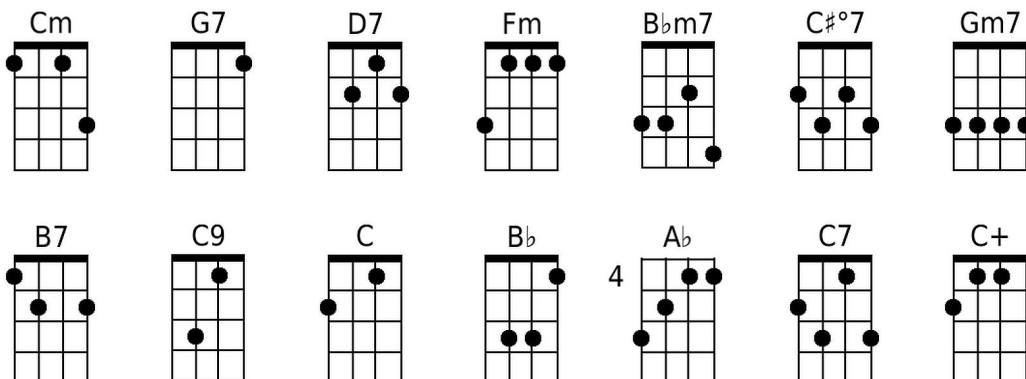

Baritone

Cm	X333	Cdim	2323 ?	Gm7	0211	C9	0201	Bbm7	0111
C#°dim7	0101	Fm	1013	Fm	X888	Caug	1003	Ab	5343