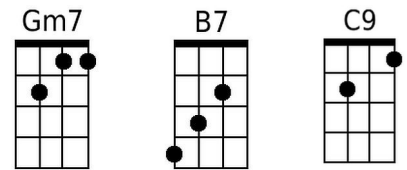

Bbm7 **C#°7**

People think I am crazy, 'cause worry all the time

Fm C9 Fm

If you paid attention, you'd be worried too

G7

You better pay attention

G7 C Bb Ab C7

Or this world we love so much -- might just kill you

C7 C#°7 Caug C7

I could be wrong now, ___ but I don't think so!

Fm C7 Fm

'Cause it is a jungle out there

C7 Fm Gm7 Ab Gm7 Fm

It's a jungle out there & **Fm X888**