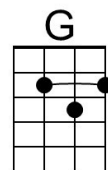

Love Is All Around (Sonny Curtis, 1970) (C)

Mary Tyler Moore Show Theme by Sonny Curtis

Intro (4 Measures) C

C **F** **C** **F**
Who can turn the world on with her smile?

C **Am**
Who can take a nothing day,
Dm **G**
and suddenly make it all seem worthwhile?

Am **F**
Well it's you girl, and you should know it

Dm **G**
With each glance and every little movement you show it

Chorus

C **F**
Love is all around, no need to waste it.

C **F**
You can have the town, why don't you take it

Em **C**
Well it's you girl, and you should know it

Am **D**
With each glance and every little movement you show it

Chorus

G **C**
Love is all around, no need to waste it.

G **C**
You can have the town, why don't you take it

Am **D**
'cause girl, you know that's all you need

Em **C**
Everyone around adores you

Am **D**
Don't give up, the world is waiting for you. **Chorus**

Repeat First Verse. Repeat Chorus, extend last line.