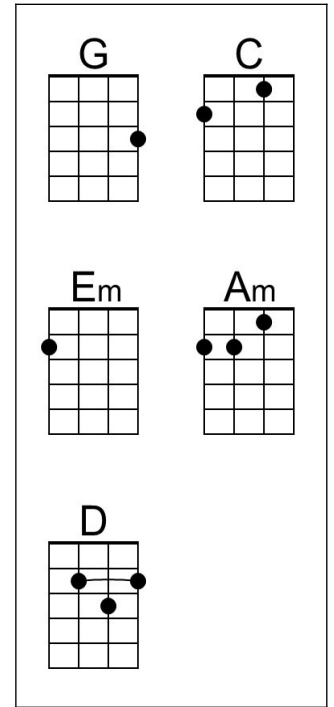

Love Is All Around (Sonny Curtis, 1970) (G)

Mary Tyler Moore Show Theme by Sonny Curtis

Intro (4 Measures) G

G **C** **G** **C**
Who can turn the world on with her smile?

G **Em**
Who can take a nothing day,
Am **D**
and suddenly make it all seem worthwhile?

Em **C**
Well it's you girl, and you should know it

Am **D**
With each glance and every little movement you show it

Chorus

G **C**
Love is all around, no need to waste it.

G **C**
You can have the town, why don't you take it

G **Em** **C** **D** **G** | **G**
You're gonna make it after all

G **Em** **C** **D** **G** | **G**
You're gonna make it after all

G **C** **G** **C**
How will you make it on your own?

G **Em** **Am** **D**
This world is awfully big, girl this time you're all alone

Em **C**
But it's time you started living

Am **D**
It's time you let someone else do some giving. **Chorus**

G **C** **G** **C**
You're the one most likely to succeed

G **Em**
Just be sure to keep your head,

Am **D**
'cause girl, you know that's all you need

Em **C**
Everyone around adores you

Am **D**
Don't give up, the world is waiting for you. **Chorus**

Repeat First Verse. Repeat Chorus, extend last line.