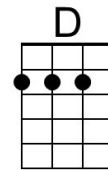

Am **F**
Well it's you girl, and you should know it

Dm **G**
With each glance and every little movement you show it

Chorus

C **F**
Love is all around, no need to waste it.

C **F**
You can have the town, why don't you take it

Love Is All Around (Sonny Curtis, 1970) (G)

Mary Tyler Moore Show Theme by Sonny Curtis

Intro (4 Measures) G

G **C** **G** **C**
Who can turn the world on with her smile?

G **Em**
Who can take a nothing day,
Am **D**
and suddenly make it all seem worthwhile?

Em **C**
Well it's you girl, and you should know it

Am **D**
With each glance and every little movement you show it

Chorus

G **C**
Love is all around, no need to waste it.

G **C**
You can have the town, why don't you take it