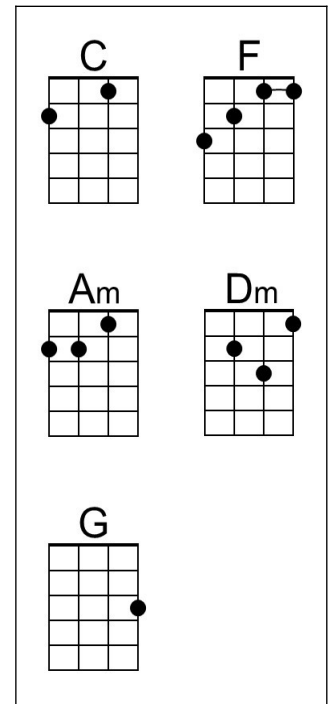

Love Is All Around (Sonny Curtis, 1970) (C)

Mary Tyler Moore Show Theme by Sonny Curtis

Intro (4 Measures) C

C **F** **C** **F**
Who can turn the world on with her smile?

C **Am**
Who can take a nothing day,
Dm **G**
and suddenly make it all seem worthwhile?

Am **F**
Well it's you girl, and you should know it

Dm **G**
With each glance and every little movement you show it

Chorus

C **F**
Love is all around, no need to waste it.

C **F**
You can have the town, why don't you take it

C **Am** **F** **G** **C** | **C**
You're gonna make it after all

C **Am** **F** **G** **C** | **C**
You're gonna make it after all

C **F** **C** **F**
How will you make it on your own?

C **Am** **Dm** **G**
This world is awfully big, girl this time you're all alone

Love Is All Around (Sonny Curtis, 1970) (G)

Mary Tyler Moore Show Theme by Sonny Curtis

Intro (4 Measures) G

G **C** **G** **C**
Who can turn the world on with her smile?

G **Em**
Who can take a nothing day,
Am **D**
and suddenly make it all seem worthwhile?