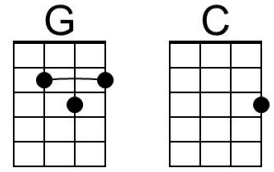

Am **F**
Well it's you girl, and you should know it

Dm **G**
With each glance and every little movement you show it

Chorus

C **F**
Love is all around, no need to waste it.

C **F**
You can have the town, why don't you take it

Love Is All Around (Sonny Curtis, 1970) (G)

Mary Tyler Moore Show Theme by Sonny Curtis

Intro (4 Measures) G

G **C** **G** **C**
Who can turn the world on with her smile?

G **Em**
Who can take a nothing day,
Am **D**
and suddenly make it all seem worthwhile?

Em **C**
Well it's you girl, and you should know it

Am **D**
With each glance and every little movement you show it

Chorus

G **C**
Love is all around, no need to waste it.

G **C**
You can have the town, why don't you take it