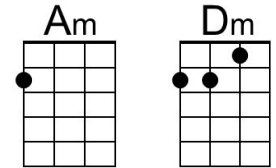

Love Is All Around (Sonny Curtis, 1970) (C)

Mary Tyler Moore Show Theme by Sonny Curtis

Intro (4 Measures) C

C **F** **C** **F**
Who can turn the world on with her smile?

C **Am**
Who can take a nothing day,
Dm **G**
and suddenly make it all seem worthwhile?

Am **F**
Well it's you girl, and you should know it

Dm **G**
With each glance and every little movement you show it

Chorus

C **F**
Love is all around, no need to waste it.

C **F**
You can have the town, why don't you take it

G **Em** **C** **D** **G** | **G**
You're gonna make it after all

G **Em** **C** **D** **G** | **G**
You're gonna make it after all

G **C** **G** **C**
How will you make it on your own?

G **Em** **Am** **D**
This world is awfully big, girl this time you're all alone

Am **D**
'cause girl, you know that's all you need

Em **C**
Everyone around adores you

Am **D**
Don't give up, the world is waiting for you. **Chorus**

Repeat First Verse. Repeat Chorus, extend last line.