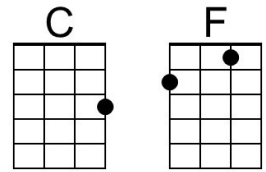

Love Is All Around (Sonny Curtis, 1970) (C)

Mary Tyler Moore Show Theme by Sonny Curtis

Intro (4 Measures) C

C **F** **C** **F**
Who can turn the world on with her smile?

C **Am**
Who can take a nothing day,
Dm **G**
and suddenly make it all seem worthwhile?

Am **F**
Well it's you girl, and you should know it

Dm **G**
With each glance and every little movement you show it

Chorus

C **F**
Love is all around, no need to waste it.

C **F**
You can have the town, why don't you take it

Em **C**
Well it's you girl, and you should know it

Am **D**
With each glance and every little movement you show it

Chorus

G **C**
Love is all around, no need to waste it.

G **C**
You can have the town, why don't you take it

Am **D**
'cause girl, you know that's all you need

Em **C**
Everyone around adores you

Am **D**
Don't give up, the world is waiting for you. **Chorus**

Repeat First Verse. Repeat Chorus, extend last line.