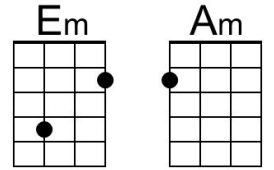

Am **F**
Well it's you girl, and you should know it

Dm **G**
With each glance and every little movement you show it

Chorus

C **F**
Love is all around, no need to waste it.

C **F**
You can have the town, why don't you take it

Love Is All Around (Sonny Curtis, 1970) (G)

Mary Tyler Moore Show Theme by Sonny Curtis

Intro (4 Measures) G

G **C** **G** **C**
Who can turn the world on with her smile?

G **Em**
Who can take a nothing day,
Am **D**
and suddenly make it all seem worthwhile?

Em **C**
Well it's you girl, and you should know it

Am **D**
With each glance and every little movement you show it

Chorus

G **C**
Love is all around, no need to waste it.

G **C**
You can have the town, why don't you take it