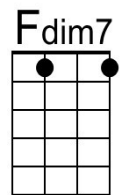

Mighty Mouse Theme Song (G)

(Marshall Barer & Phillip Schieb, 1953) – [The Mighty Mouse Theme Song](#)

[The Mighty Mouse Theme Song](#) by Jim Carrey

impersonating Andy Kaufman from *Man On The Moon*

Intro Chords for Last 2 lines of First Verse + D

G
Mister Trouble never hangs around
E7 Am - E7

When he hears this mighty sound:

Am
"Here I come to save the day!"

D G
That means that Mighty Mouse is on the way.

G
Yes sir, when there is a wrong to right,
E7 Am - E7

Mighty Mouse will join the fight.

Am
On the sea or on the land

E7 D7 G
He gets the situation well in hand.

Baritone

Bridge

G7 C
So though we are in danger We never despair.

A7 D
Cause we know that where there's danger he is there!

Em Fdim7 D D7
He is there! On the land! On the sea! In the air!

G
We're not worrying at all
E7 Am - E7

We're just listening for his call

Am
"Here I come to save the day!"

D G | D7
1. That means that Mighty Mouse is on the way. **(Repeat Last Verse)**

E7 A7 D7 G
2. That means that Mighty Mouse is on the way.