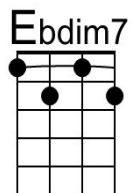

Mighty Mouse Theme Song (F)

(Marshall Barer & Phillip Schieb, 1953) – [The Mighty Mouse Theme Song](#)

[The Mighty Mouse Theme Song](#) by Jim Carrey

impersonating Andy Kaufman from *Man On The Moon*

Intro Chords for Last 2 lines of First Verse + C

F
Mister Trouble never hangs around
D Gm - D

When he hears this mighty sound:

Gm
"Here I come to save the day!"

C F
That means that Mighty Mouse is on the way.

F
Yes sir, when there is a wrong to right,
D Gm - D

Mighty Mouse will join the fight.

Gm
On the sea or on the land

D C7 F
He gets the situation well in hand.

Baritone

Bridge

F7 Bb
So though we are in danger We never despair.

G7 C
Cause we know that where there's danger he is there!

Dm Ebdim7 C C7
He is there! On the land! On the sea! In the air!

F
We're not worrying at all
D Gm D

We're just listening for his call

Gm
"Here I come to save the day!"

C F | C7
1. That means that Mighty Mouse is on the way. **(Repeat Last Verse)**

D G7 C7 F
2. That means that Mighty Mouse is on the way.