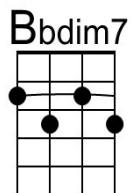

Bridge

C7 F
So though we are in danger We never despair.

D7 G
Cause we know that where there's danger he is there!

Am Bbdim7 G G7
He is there! On the land! On the sea! In the air!

C
We're not worrying at all

A Dm A
We're just listening for his call

Dm
"Here I come to save the day!"

G C | G7
1. That means that Mighty Mouse is on the way. **(Repeat Last Verse)**

A D7 G7 C
2. That means that Mighty Mouse is on the way.