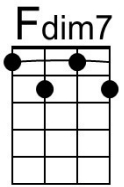

Mighty Mouse Theme Song (G)

(Marshall Barer & Phillip Schieb, 1953) – [The Mighty Mouse Theme Song](#)

[The Mighty Mouse Theme Song](#) by Jim Carrey

impersonating Andy Kaufman from *Man On The Moon*

Intro Chords for Last 2 lines of First Verse + D

G
Mister Trouble never hangs around
E7 Am - E7

When he hears this mighty sound:

Am
"Here I come to save the day!"

D G
That means that Mighty Mouse is on the way.

G
Yes sir, when there is a wrong to right,
E7 Am - E7

Mighty Mouse will join the fight.

Am
On the sea or on the land

E7 D7 G
He gets the situation well in hand.