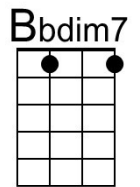

Mighty Mouse Theme Song (C)

(Marshall Barer & Phillip Schieb, 1953) – [The Mighty Mouse Theme Song](#)

[The Mighty Mouse Theme Song](#) by Jim Carrey

impersonating Andy Kaufman from *Man On The Moon*

Intro Chords for Last 2 lines of First Verse + G

C
Mister Trouble never hangs around
A Dm - A

When he hears this mighty sound:

Dm
"Here I come to save the day!"

G C
That means that Mighty Mouse is on the way.

C
Yes sir, when there is a wrong to right,
A Dm - A

Mighty Mouse will join the fight.

Dm
On the sea or on the land

A G7 C
He gets the situation well in hand.

Baritone