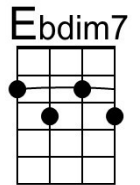

A D7 G7 C
2. That means that Mighty Mouse is on the way.

Mighty Mouse Theme Song (F)

(Marshall Barer & Phillip Schieb, 1953) – [The Mighty Mouse Theme Song](#)

[The Mighty Mouse Theme Song](#) by Jim Carrey

impersonating Andy Kaufman from *Man On The Moon*

Intro Chords for Last 2 lines of First Verse + C

F
Mister Trouble never hangs around
D Gm - D

When he hears this mighty sound:

Gm
"Here I come to save the day!"

C F
That means that Mighty Mouse is on the way.

F
Yes sir, when there is a wrong to right,
D Gm - D

Mighty Mouse will join the fight.

Gm
On the sea or on the land

D C7 F
He gets the situation well in hand.