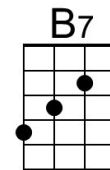

Chorus

Am **E7**
Move 'em on (head 'em up) Head 'em up (move 'em on)
Am **E7**
Move 'em on (head 'em up) Raw-hide
Am **E7**
Cut 'em out (ride 'em in) Ride 'em in (let 'em out)
Am **F** **Am**
Cut 'em out ride 'em in - Raw-hide

Baritone

Am **C**
Keep movin' movin' movin' though they're disapprovin'
C
Keep them dogies movin', Rawhide
Am **G** **F** **Am**
Don't try to understand 'em, Just rope 'em, throw, and brand 'em
G **F** **E7**
Soon we'll be livin' high and wide.
Am **G** **F** **Am**
My heart's calculatin', my true love will be waitin'
G **Am** **G** **Am**
Be waitin' at the end of my ride. **Chorus**

Outro

Am
Rollin' rollin' rollin' (4x)
Am **Tacet**
Rawhide - RAWHIDE!

Rawhide (Ned Washington & Dimitri Tiomkin, 1958) (Em)

The Rawhide Theme by Frankie Laine
Rawhide by The Blues Brothers (1980 Video)

Intrro

Chorus

Em **B7**
Move 'em on (head 'em up) Head 'em up (move 'em on)
Em **B7**
Move 'em on (head 'em up) Raw-hide
Em **B7**
Cut 'em out (ride 'em in) Ride 'em in (let 'em out)
Em **C** **Em**
Cut 'em out ride 'em in - Raw-hide