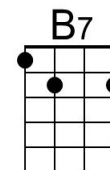

Baritone

Outro

Em
Rollin' rollin' rollin' (4x)
Em **Tacet**
Rawhide - RAWHIDE!