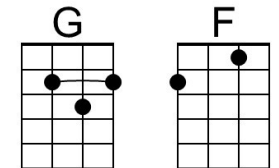

Am **G** **Am**
Through rain and wind and weather, hell bent for leather
G **F** **E7**
Wishin' my gal was by my side.

Am **G** **F** **Am**
All the things I'm missin' - Good vittles, love, and kissin'
G **Am** **G** **Am**
Are waitin' at the end of my ride

Chorus

Am **E7**
Move 'em on (head 'em up) Head 'em up (move 'em on)
Am **E7**
Move 'em on (head 'em up) Raw-hide
Am **E7**
Cut 'em out (ride 'em in) Ride 'em in (let 'em out)
Am **F** **Am**
Cut 'em out ride 'em in - Raw-hide

Chorus

Em **B7**
Move 'em on (head 'em up) Head 'em up (move 'em on)
Em **B7**
Move 'em on (head 'em up) Raw-hide
Em **B7**
Cut 'em out (ride 'em in) Ride 'em in (let 'em out)
Em **C** **Em**
Cut 'em out ride 'em in - Raw-hide

Em **G**
Keep movin' movin' movin' though they're disapprovin'
G
Keep them dogies movin', Rawhide
Em **D** **C** **Em**
Don't try to understand 'em, Just rope 'em, throw, and brand 'em
D **C** **B7**
Soon we'll be livin' high and wide.
Em **D** **C** **Em**
My heart's calculatin', my true love will be waitin'
D **Em** **D** **Em**
Be waitin' at the end of my ride. **Chorus**