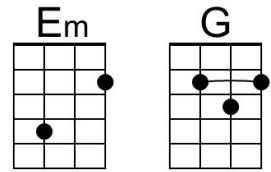

Chorus

Am **E7**
Move 'em on (head 'em up) Head 'em up (move 'em on)
Am **E7**
Move 'em on (head 'em up) Raw-hide
Am **E7**
Cut 'em out (ride 'em in) Ride 'em in (let 'em out)
Am **F** **Am**
Cut 'em out ride 'em in - Raw-hide

Baritone

Am **C**
Keep movin' movin' movin' though they're disapprovin'
C
Keep them dogies movin', Rawhide
Am **G** **F** **Am**
Don't try to understand 'em, Just rope 'em, throw, and brand 'em
G **F** **E7**
Soon we'll be livin' high and wide.
Am **G** **F** **Am**
My heart's calculatin', my true love will be waitin'
G **Am** **G** **Am**
Be waitin' at the end of my ride. **Chorus**

Outro

Am
Rollin' rollin' rollin' (4x)
Am **Tacet**
Rawhide - RAWHIDE!

Rawhide (Ned Washington & Dimitri Tiomkin, 1958) (Em)

The Rawhide Theme by Frankie Laine
Rawhide by The Blues Brothers (1980 Video)

Intrro

Em
Rollin' rollin' rollin' (4x)
Em
Rawhide! Yeah! Yeah!

Em
Keep rollin' rollin' rollin', though the streams are swollen
G
Keep them dogies rollin', Rawhide
Em **D** **Em**
Through rain and wind and weather, hell bent for leather
D **C** **B7**
Wishin' my gal was by my side.
Em **D** **C** **Em**
All the things I'm missin' - Good vittles, love, and kissin'
D **Em** **D** **Em**
Are waitin' at the end of my ride