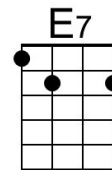

Am **G** **Am**
Through rain and wind and weather, hell bent for leather
G **F** **E7**
Wishin' my gal was by my side.

Am **G** **F** **Am**
All the things I'm missin' - Good vittles, love, and kissin'
G **Am** **G** **Am**
Are waitin' at the end of my ride

Chorus

Am **E7**
Move 'em on (head 'em up) Head 'em up (move 'em on)
Am **E7**
Move 'em on (head 'em up) Raw-hide
Am **E7**
Cut 'em out (ride 'em in) Ride 'em in (let 'em out)
Am **F** **Am**
Cut 'em out ride 'em in - Raw-hide

Chorus

Em **B7**
Move 'em on (head 'em up) Head 'em up (move 'em on)
Em **B7**
Move 'em on (head 'em up) Raw-hide
Em **B7**
Cut 'em out (ride 'em in) Ride 'em in (let 'em out)
Em **C** **Em**
Cut 'em out ride 'em in - Raw-hide