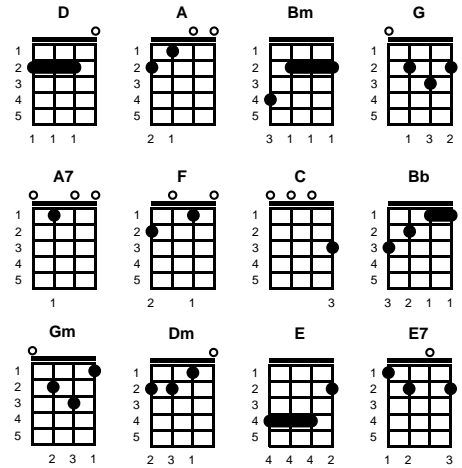

To Know Him

Phil Spector

Key of D

6/8

D D

chorus:

D A
To know, know, know him is to love, love, love him
Bm G
Just to see him smile, makes my life worthwhile
D A
To know, know, know him is to love, love, love him
D G D A7
And I do, and I do, and I do, and I do, and I do

verse:

D A
I'll be good to him, I'll bring love to him
Bm
Everyone says there'll come a day
G
When I'll walk along side of him
D A
Yes to know, know, know him is to love, love, love him
D G D A7
And I do, and I do, and I do, and I do, and I do

bridge:

F C Bb A
Why can't he see, how blind can he be
F D Gm Dm
Some - day, he will see
E E7 A A7
That he was meant for me, oh, oh -- **CHORUS**

ending:

D A
To know, know, know him is to love, love, love him
Bm G
Just to see him smile, makes my life worthwhile
D A
To know, know, know him is to love, love, love him
D G D G D
And I do, and I do, and I do, and I do, and I do

STANDARD