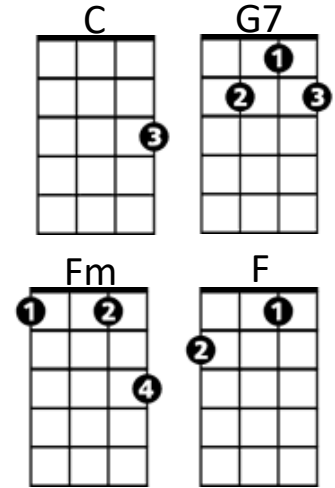

It's Now or Never – as performed by Elvis Arr. Van Criswell & Pete McCarty

[C][C][C][C] [C][C][C][C] [CSTOP]

CHORUS:

C [C][C] **G7** [G7][G7]
 It's now or never come hold me tight
 [G7][G7] **C** [C][C]
 Kiss me my darling be mine to-night
Fm **C** [C][C]
 To-morrow will be too late
G7 [G7][G7] **C** [C][C]
 It's now or never my love won't wait

C [C][C] **F** [F][F]
 When I first saw you with your smile so tender
G7 [G7][G7] **C** [C][C]
 My heart was captured my soul sur-rendered
C [C][C] **F** [F][F]
 I've spent a lifetime waiting for the right time
C **G7** **C** [C][C][C] [CSTOP]
 Now that you're near the time is here at last

(CHORUS)

C [C][C] **F** [F][F]
 Just like a willow we would cry an ocean
G7 [G7][G7] **C** [C][C]
 If we lost true love and sweet de-votion
C [C][C] **F** [F][F]
 Your lips excite me let your arms in-vite me
C **G7** **C** [C][C][C] [CSTOP]
 For who knows when we'll meet a-gain this way