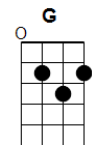

Don't Stop – Fleetwood Mac Arr. Stephen Lawson & Pete

[D][D] [C][C] [G][G][G][G] [D][D] [C][C] [G][G][G][G]

[D] If you [C] wake up and [G] don't want to smile

[D] If it [C] takes just a [G] little while

[D] Open your [C] eyes and [G] look at the day

[D] Oo [C] oo [G] ooh, Don't you look [D] back [C][C] [G][G][G][G]

[D] Oo [C] oo [G] ooh, Don't you look [D] back [C][C] [G][GHOLD]

GCEA TUNING

BARI TUNING

[Back to Index](#)