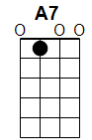

[D] It'll [C] be [G] better than before

[A7] Yesterday's gone, yesterday's gone

[D][D] [C][C] [G][G][G][G] [D][D] [C][C] [G][G][G][G]

[D] Why not [C] think about [G] times to come

[D] And not a [C]-bout the [G] things that you've done

[D] If your [C] life was [G] bad to you

[A7] Just think what tomorrow will do

[D] Don't [C] stop [G] thinking about tomorrow

[D] Don't [C] stop, [G] it'll soon be here

[D] It'll [C] be [G] better than before

[A7] Yesterday's gone, yesterday's gone

[A7][A7][A7][A7] [A7][A7][A7][A7]

[D][D] [C][C] [G][G][G][G] [D][D] [C][C] [G][G][G][G]

[D][D] [C][C] [G][G][G][G] [A7][A7][A7][A7] [A7][A7][A7][A7]

[D] All I [C] want is to [G] see you smile

[D] If it [C] takes just a [G] little while

[D] I know you [C] don't [G] believe that it's true

[A7] I never meant any harm to you

[D] Don't [C] stop [G] thinking about tomorrow

[D] Don't [C] stop, [G] it'll soon be here

[D] It'll [C] be [G] better than before

[A7] Yesterday's gone, yesterday's gone

[D] Don't [C] stop [G] thinking about tomorrow

[D] Don't [C] stop, [G] it'll soon be here

[D] It'll [C] be [G] better than before

[A7] Yesterday's gone, yesterday's gone

[D] Oo [C] oo [G] ooh, Don't you look [D] back [C][C] [G][G][G][G]

[D] Oo [C] oo [G] ooh, Don't you look [D] back [C][C] [G][G][G][G]

[D] Oo [C] oo [G] ooh, Don't you look [D] back [C][C] [G][G][G][G]

[D] Oo [C] oo [G] ooh, Don't you look [D] back [C][C] [G][GHOLD]

GCEA TUNING