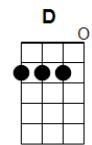

Don't Stop – Fleetwood Mac Arr. Stephen Lawson & Pete

[D][D] [C][C] [G][G][G][G] [D][D] [C][C] [G][G][G][G]

[D] If you [C] wake up and [G] don't want to smile

[D] If it [C] takes just a [G] little while

[D] Open your [C] eyes and [G] look at the day

[D] Oo [C] oo [G] ooh, Don't you look [D] back [C][C] [G][G][G][G]

[D] Oo [C] oo [G] ooh, Don't you look [D] back [C][C] [G][GHOLD]

GCEA TUNING

BARI TUNING

[Back to Index](#)