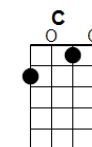

Don't Stop – Fleetwood Mac Arr. Stephen Lawson & Pete

[D][D] [C][C] [G][G][G][G] [D][D] [C][C] [G][G][G][G]

[D] If you [C] wake up and [G] don't want to smile

[D] If it [C] takes just a [G] little while

[D] Open your [C] eyes and [G] look at the day

[D] Oo [C] oo [G] ooh, Don't you look [D] back [C][C] [G][G][G][G]

[D] Oo [C] oo [G] ooh, Don't you look [D] back [C][C] [G][GHOLD]

GCEA TUNING

BARI TUNING

[Back to Index](#)