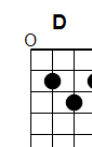

Don't Stop – Fleetwood Mac Arr. Stephen Lawson & Pete

[D][D] [C][C] [G][G][G][G] [D][D] [C][C] [G][G][G][G]

[D] If you [C] wake up and [G] don't want to smile

[D] If it [C] takes just a [G] little while

[D] Open your [C] eyes and [G] look at the day

[D] Oo [C] oo [G] ooh, Don't you look [D] back [C][C] [G][G][G][G]

[D] Oo [C] oo [G] ooh, Don't you look [D] back [C][C] [G][GHOLD]

GCEA TUNING

BARI TUNING

[Back to Index](#)