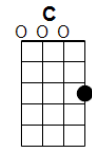

Don't Stop – Fleetwood Mac Arr. Stephen Lawson & Pete

[D][D] [C][C] [G][G][G][G] [D][D] [C][C] [G][G][G][G]

[D] If you [C] wake up and [G] don't want to smile

[D] If it [C] takes just a [G] little while

[D] Open your [C] eyes and [G] look at the day

[D] Oo [C] oo [G] ooh, Don't you look [D] back [C][C] [G][G][G][G]

[D] Oo [C] oo [G] ooh, Don't you look [D] back [C][C] [G][GHOLD]

GCEA TUNING

BARI TUNING

[Back to Index](#)