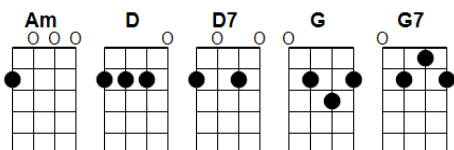

'Cause [**G**] I got friends in low places
where the whiskey drowns and the beer chases
my [**Am**] blues away, and I'll [**D7**] be okay [**D7**][**D7**][**D7**]
[**G**] I'm not big on social graces, think I'll slip on down to the oasis
cuz, [**Am**] I've got friends [**D**] in low [**G**] places [**G**][**G**][**G**]

Well I guess I was wrong, I [**G7**] just don't belong, but [**Am**] then, I've been
there before, every[**D7**]-thing's all right, I'll just say goodnight and I'll [**G**] show
myself to the door hey I didn't mean to [**G7**] cause a big scene just [**Am**] give
me an hour and then, [**D**] I'll be as high as that ivory tower that you're livin'
in [**D**][**D**][**D**]

'Cause [**G**] I got friends in low places
where the whiskey drowns and the beer chases
my [**Am**] blues away, and I'll [**D7**] be okay [**D7**][**D7**][**D7**]
[**G**] I'm not big on social graces, think I'll slip on down to the oasis
cuz, [**Am**] I've got friends [**D**] in low [**G**] places [**G**][**G**][**G**]

Well I got friends in low places
where the whiskey drowns and the beer chases
my [**Am**] blues away, and I'll [**D7**] be okay [**D7**][**D7**][**D7**]
[**G**] I'm not big on social graces, think I'll slip on down to the oasis
cuz, [**Am**] I've got friends [**D**] in low [**G**] places [**G**][**G**][**G**]
Oh, [**Am**] I've got friends [**D**] in low [**G**] places [**G**][**G**][**GHold**]

GCEA TUNING