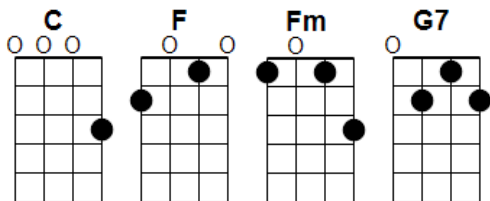

[C][C][C][C] [C][C][C][C] [CSTOP]

It's now or [C] never [C][C] come hold me [G7] tight [G7][G7]
kiss me my darling [G7][G7] be mine to[C]-night [C][C]
to[Fm]-morrow will be too [C] late [C][C]
it's now or [G7] never [G7][G7] my love won't [C] wait [C][C]

When I first saw you [C][C] with your smile so [F] tender [F][F]
my heart was [G7] captured [G7][G7] my soul sur[C]-rendered [C][C]
I've spent a lifetime [C][C] waiting for the [F] right time [F][F]
now that you're [C] near the time is [G7] here at [C] last [C][C][C] [CSTOP]

It's now or [C] never [C][C] come hold me [G7] tight [G7][G7]
kiss me my darling [G7][G7] be mine to[C]-night [C][C]
to[Fm]-morrow will be too [C] late [C][C]
it's now or [G7] never [G7][G7] my love won't [C] wait [C][C]

Just like a willow [C][C] we would cry an [F] ocean [F][F]
if we lost [G7] true love [G7][G7] and sweet de[C]-votion [C][C]
your lips excite me [C][C] let your arms in[F]-vite me [F][F]
for who knows [C] when we'll meet a[G7]-gain this [C] way[C][C][C] [CSTOP]

It's now or [C] never [C][C] come hold me [G7] tight [G7][G7]
kiss me my darling [G7][G7] be mine to[C]-night [C][C]
to[Fm]-morrow will be too [C] late [C][C]
it's now or [G7] never [G7][G7] my love won't [C] wait [C][C]
it's now or [G7] never [G7][G7] my love won't [C] wait [C][C]
it's now or [G7HOLD] never my love won't [C] wait [C][C]
it's now or [G7HOLD] never my love won't [C] wait [C][C][C] [Cv][Cv][Cv]

GCEA TUNING