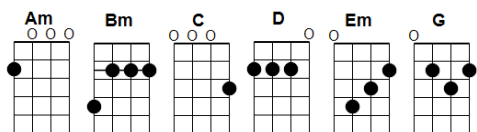

[G] Karma karma karma karma [D] karma chamele[Em]-on [Em][Em]
you come and [Am] go you come and [G] gooo [D]-oooo

[G] loving would be easy if your [D] colors were like my [Em] dream [Em][Em]
red gold and [Am] green red gold and [G] gre[D]-en

[C] Everyday is like sur[Bm]-vival [C] You're my lover not my [Em] rival
[C] Everyday is like sur[Bm]-vival [C] you're my lover not my [Em] riv[D]-al

NO SING

There's a [G] loving in your [D] eyes all the [G] way [G][G] if I listen to your [D] lies
would you [G] say [G][G]

SING!

I'm a [C] man without con[D]-viction I'm a [C] man who doesn't [D] know
how to [C] sell a contra[D]-diction you come and [C] go you come and [Em] gooo
[DHOLD]-ooo [II]

[G] Karma karma karma karma [D] karma chamele[Em]-on [Em][Em]
you come and [Am] go you come and [G] gooo [D]-oooo

[G] loving would be easy if your [D] colors were like my [Em] dream [Em][Em]
red gold and [Am] green red gold and [G] gre[DHOLD]-en

NO UKES! JUST SING!

Karma karma karma karma karma karma chameleon you come and go you come and gooo-
oooo loving would be easy if your colors were like my dream red gold and green red
gold and green Karma karma karma karma karma karma chameleon you come and go you

GCEA TUNING