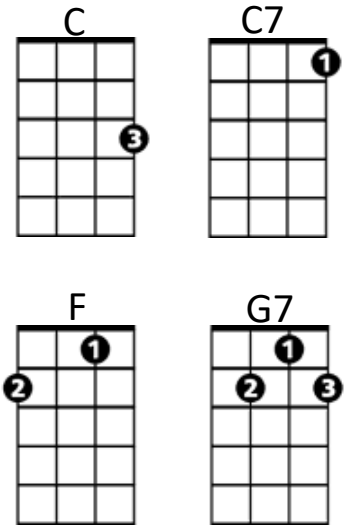

You are My Sunshine (Charles Mitchell / Jennifer Gaithwaite)

UF19

Chorus:

C **C7**
 You are my sunshine, my only sunshine.
F **C**
 You make me happy, when skies are gray.
F **C** **Am**
 You'll never know dear, how much I love you.
C **G7** **C**
 Please don't take my sunshine away.

C **C7**
 Whenever I need to be made happy
F **C**
 And bring some joy in-to my heart
F **C** **Am**
 I simply pick up my ukulele
C **G7** **C**
 And that is when my happiness starts

(Chorus)

C **C7**
 If sad and lonely, or broken hearted
F **C**
 By someone's un-kind word or deed
F **C** **Am**
 Just go and find you a ukulele,
C **G7** **C**
 That is all you'll e-ver need

(Chorus)

C **C7**
 To be beholden, true love is golden,
F **C**
 It calms the soul and warms the heart,
F **C** **Am**
 So sing a love song with ukulele,
C **G7** **C**
 You'll be sure to make lots of sparks