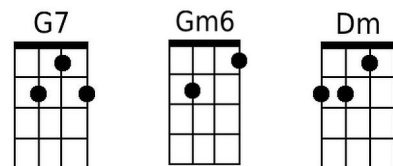

## Stormy Weather (Harold Arlen, Ted Koehler) (C)

**Intro: C Am Dm7 G7**

**C Gm6 Dm G7**  
Don't know why there's no sun up in the sky

**C Am7**

Stormy weather

**Dm7 G7 C Am**

Since my gal and I ain't to-gether,

I'm weary all the time

**G7 C Am Dm7 G7**

So weary all the time

**Dm G7 C Am**

When she went away the blues walked in and met me.

**Dm G7 C Am**

If she stays away old rockin' chair will get me.

**Dm G7 C A7**

All I do is pray the Lord above will let me,

**D7 G7**

Walk in the sun once more.

**C Gm6 Dm G7**

Can't go on, every thing I had is gone

**C Am7**

Stormy weather

**Dm7 G7 C Am**