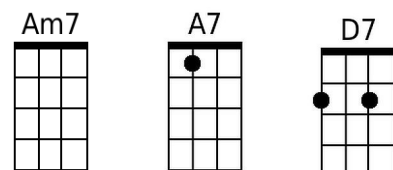

C Am7

Stormy weather

Dm7 G7 C Am

Since my gal and I ain't to-gether,

Dm7 G7 C Am Dm7 G7

Keeps rainin' all the time

C Gm6 Dm G7
Life is bare, gloom and misery every-where

C Am7

Stormy weather

Dm7 G7 C Am

Just can't get my poor self to--gether,

Dm G7 C Am Dm7 G7

I'm weary all the time

G7 C Am Dm7 G7

So weary all the time

Dm G7 C Am

When she went away the blues walked in and met me.

Dm G7 C Am

If she stays away old rockin' chair will get me.

Dm G7 C A7

All I do is pray the Lord above will let me,

D7 G7

Walk in the sun once more.

C Gm6 Dm G7

Can't go on, every thing I had is gone

C Am7

Stormy weather

Dm7 G7 C Am

Since my gal and I ain't to-gether,

Dm G7 C Am Dm7 G7

Keeps rainin' all the time

Dm G7 C Am Dm7 G7 C

Keeps rainin' all the time