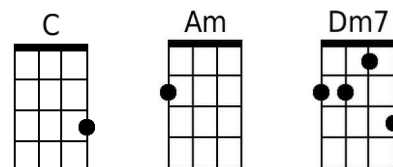

## Stormy Weather (Harold Arlen, Ted Koehler) (C)

**Intro: C Am Dm7 G7**

**C Gm6 Dm G7**  
Don't know why there's no sun up in the sky

**C Am7**

Stormy weather

**Dm7 G7 C Am**

Since my gal and I ain't to-gether,

I'm weary all the time

**G7 C Am Dm7 G7**

So weary all the time

**Dm G7 C Am**

When she went away the blues walked in and met me.

**Dm G7 C Am**

If she stays away old rockin' chair will get me.

**Dm G7 C A7**

All I do is pray the Lord above will let me,

**D7 G7**

Walk in the sun once more.

**C Gm6 Dm G7**

Can't go on, every thing I had is gone

**C Am7**

Stormy weather

**Dm7 G7 C Am**