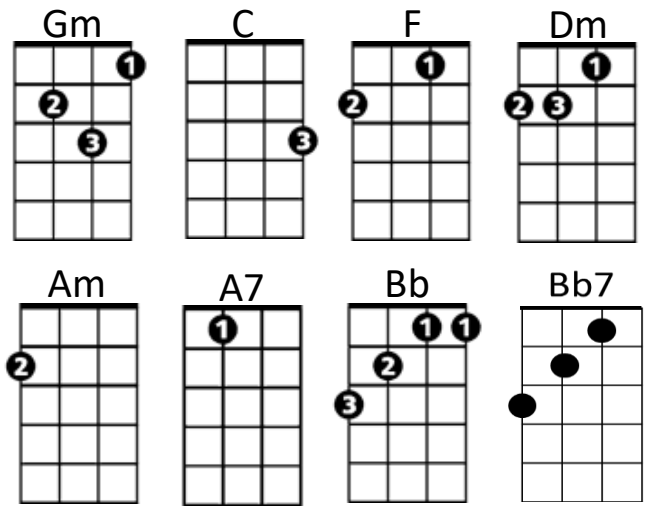

Autumn Leaves

Key Dm

(Johnny Mercer / Jacques Andre Marie Prevert / Joseph Kosma)

Intro: Gm C F Dm Gm Am (Dm x2)

Dm Gm C F
The falling leaves drift by my window
Gm A7 Dm
The falling leaves of red and gold
Gm C F
I see your lips, the summer kisses
Gm A7 Dm
The sunburned hands I used to hold