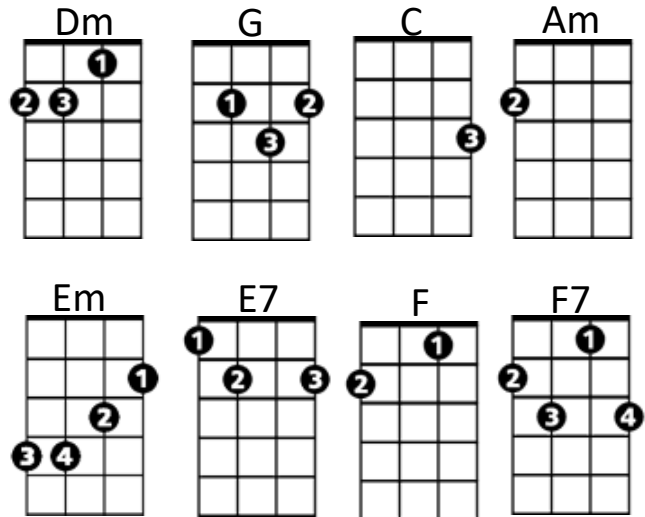

# Autumn Leaves

Key Am

(Johnny Mercer / Jacques Andre Marie Prevert / Joseph Kosma)

Intro: Dm G C Am Dm Em (Am x2)

**Am Dm G C**  
 The falling leaves drift by my window  
**Dm E7 Am**  
 The falling leaves of red and gold  
**Dm G C**  
 I see your lips, the summer kisses  
**Dm E7 Am**  
 The sunburned hands I used to hold

**E7 Am**  
 Since you went away the days grow long  
**Dm G C**  
 And soon I'll hear old winter's song  
**F Dm E7 Am**  
 But I miss you most of all, my darling  
**F7 E7 Am**  
 When autumn leaves start to fall

## (Instrumental first verse)

**E7 Am**  
 Since you went away the days grow long  
**Dm G C**  
 And soon I'll hear old winter's song  
**F Dm E7 Am**  
 But I miss you most of all, my darling  
**F7 E7 Am**  
 When autumn leaves start to fall  
**F Dm E7 Am**  
 But I miss you most of all, my darling  
**F7 E7 Am**  
 When autumn leaves start to fall

## (Instrumental first verse)

**A7 Dm**  
 Since you went away the days grow long  
**Gm C F**  
 And soon I'll hear old winter's song  
**Bb Gm A7 Dm**  
 But I miss you most of all, my darling  
**Bb7 A7 Dm**  
 When autumn leaves start to fall  
**Bb Gm A7 Dm**  
 But I miss you most of all, my darling  
**Bb7 A7 Dm**  
 When autumn leaves start to fall