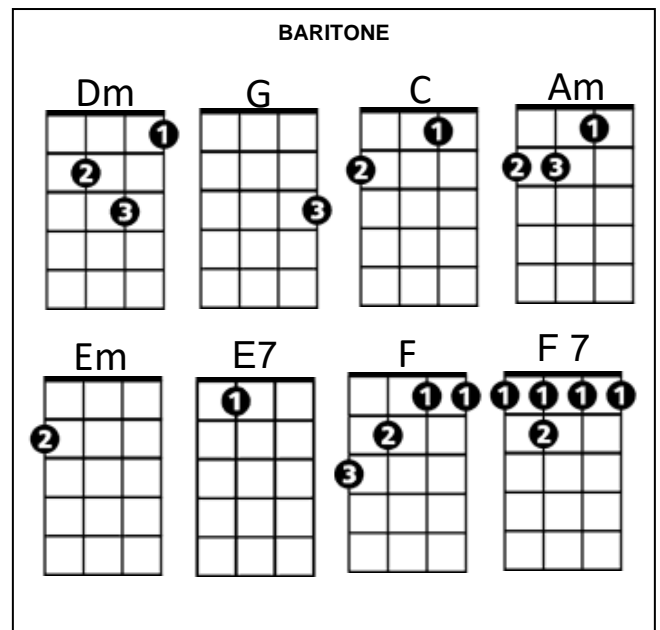

# Autumn Leaves

Key Am

(Johnny Mercer / Jacques Andre Marie Prevert / Joseph Kosma)

Intro: Dm G C Am Dm Em (Am x2)

**Am Dm G C**  
 The falling leaves drift by my window  
**Dm E7 Am**  
 The falling leaves of red and gold  
**Dm G C**  
 I see your lips, the summer kisses  
**Dm E7 Am**  
 The sunburned hands I used to hold

## (Instrumental first verse)

**E7 Am**  
 Since you went away the days grow long  
**Dm G C**  
 And soon I'll hear old winter's song  
**F Dm E7 Am**  
 But I miss you most of all, my darling  
**F7 E7 Am**  
 When autumn leaves start to fall  
**F Dm E7 Am**  
 But I miss you most of all, my darling  
**F7 E7 Am**  
 When autumn leaves start to fall

**A7 Dm**  
 Since you went away the days grow long  
**Gm C F**  
 And soon I'll hear old winter's song  
**Bb Gm A7 Dm**  
 But I miss you most of all, my darling  
**Bb7 A7 Dm**  
 When autumn leaves start to fall

## (Instrumental first verse)

**A7 Dm**  
 Since you went away the days grow long  
**Gm C F**  
 And soon I'll hear old winter's song  
**Bb Gm A7 Dm**  
 But I miss you most of all, my darling  
**Bb7 A7 Dm**  
 When autumn leaves start to fall  
**Bb Gm A7 Dm**  
 But I miss you most of all, my darling  
**Bb7 A7 Dm**  
 When autumn leaves start to fall