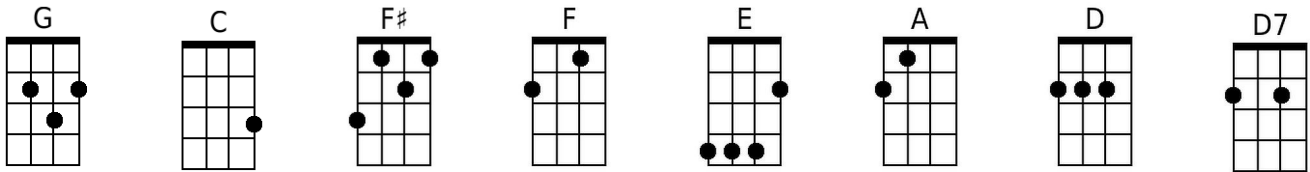

Baby Driver (Paul Simon, 1970) (G)

G
My daddy was the family bassman
My mamma was an engineer
And I was born - One dark grey morn
C **G**
With music coming in my ears, in my ears.

Chorus:

C
They call me Baby Driver
And once upon a pair of wheels
G
Hit-the-road-and-I'm gone ah . . . . .
G F# F E
What's my num - ber?
A
I wonder how your engine feels
(Ba-baba ba ba)

G
Scoot down the road -
G F# F E
What's my num - ber?
A **G**
I wonder how your engine feels.
G7
Bada da da dadada - Badada dadada
Bada da dadada - Badada dadada
C **G**
Ba da - Bada da da dada

G
My daddy was a prominent frogman
My mamma's in the Naval reserve
When I was young - I carried a gun
C
But I never got the chance to serve
G
I did not serve. **Chorus**

G
My daddy got a big promotion
My mamma got a raise in pay
There's no-one home, we're all alone
C
Oh, come into my room and play
G
Yes we can play.

C
I'm not talking about your pigtails
But I'm talking 'bout your sex appeal
G
Hit-the-road-and-I'm gone ah. . . . .
G F# F E
What's my num - ber?
A
I wonder how your engine feels
(Ba-baba ba ba)
G **F# F E**
Scoot down the road What's my num - ber?
A **G - G7**
I wonder how your engine feels?

G7 to fade