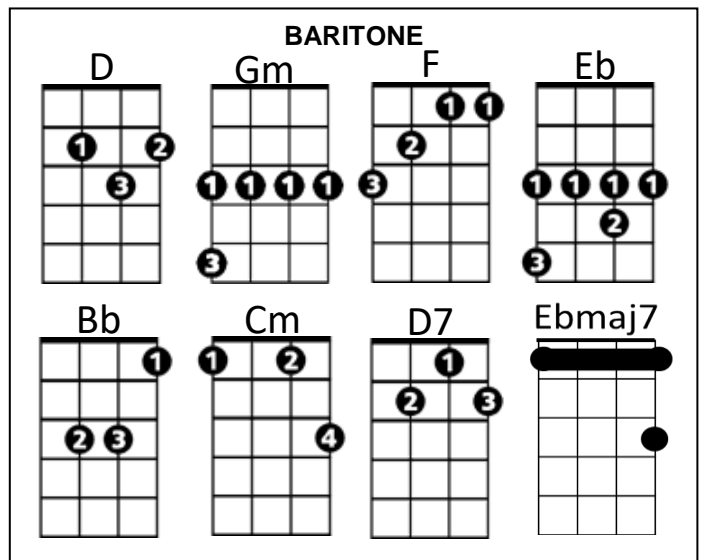

**California Dreaming (John Phillips / Michelle Phillips) Key D**

**Intro: D Gm / F Eb / F D7**

**D7**                    **Gm**                    **F**                    **Eb**  
 All the leaves are brown (*all the leaves are brown*)  
           **F**    **D**  
 And the sky is gray (*and the sky is gray*)  
**Eb**                    **Bb**                    **D**    **Gm**  
 I've been for a walk (*I've been for a walk*)  
                           **D**                            **D7**  
 On a winter's day (*on a winter's day*)

## California Dreaming (John Phillips / Michelle Phillips) Key G

**Intro: G Cm / Bb Ab / Bb G7**

**G7 Cm Bb Ab**  
All the leaves are brown (*all the leaves are brown*)

**Bb G**  
And the sky is gray (*and the sky is gray*)