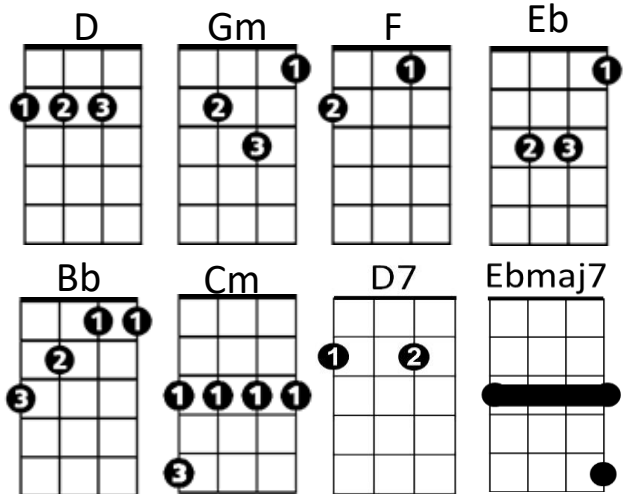

**California Dreaming (John Phillips / Michelle Phillips) Key D**

**Intro: D Gm / F Eb / F D7**

**D7**                    **Gm**                    **F**                    **Eb**  
 All the leaves are brown (*all the leaves are brown*)  
           **F**    **D**  
 And the sky is gray (*and the sky is gray*)  
**Eb**                    **Bb**                    **D**    **Gm**  
 I've been for a walk (*I've been for a walk*)  
                           **D**                            **D7**  
 On a winter's day (*on a winter's day*)

## California Dreaming (John Phillips / Michelle Phillips) Key G

**Intro: G Cm / Bb Ab / Bb G7**

**G7 Cm Bb Ab**  
All the leaves are brown (*all the leaves are brown*)

**Bb G**  
And the sky is gray (*and the sky is gray*)