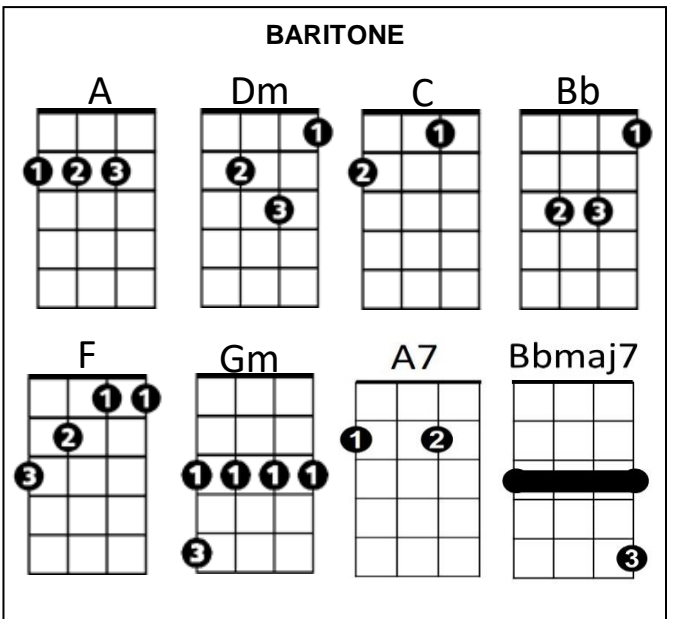

**California Dreaming (John Phillips / Michelle Phillips) Key A**

**Intro: A Dm / C Bb / C A7**

**A7 Dm C Bb**  
All the leaves are brown (*all the leaves are brown*)

**C A**  
And the sky is gray (*and the sky is gray*)

**Bb F A Dm**  
I've been for a walk (*I've been for a walk*)

**A**  
On a winter's day (*on a winter's day*)

**Dm C Bb**  
If I didn't tell her (*If I didn't tell her*)

**C A A7**  
I could leave today (*I could leave today*)

**California Dreaming (John Phillips / Michelle Phillips) Key D**

**Intro: D Gm / F Eb / F D7**

**D7**                    **Gm**                    **F**                    **Eb**  
 All the leaves are brown (*all the leaves are brown*)  
           **F**    **D**  
 And the sky is gray (*and the sky is gray*)  
**Eb**                    **Bb**                    **D**    **Gm**  
 I've been for a walk (*I've been for a walk*)  
                           **D**                            **D7**  
 On a winter's day (*on a winter's day*)

## California Dreaming (John Phillips / Michelle Phillips) Key G

**Intro: G Cm / Bb Ab / Bb G7**

**G7 Cm Bb Ab**  
All the leaves are brown (*all the leaves are brown*)

**Bb G**  
And the sky is gray (*and the sky is gray*)