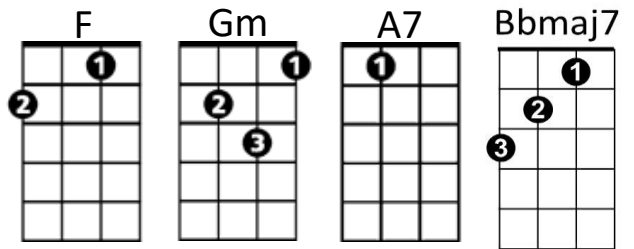

**California Dreaming (John Phillips / Michelle Phillips) Key A**

**Intro: A Dm / C Bb / C A7**

**A7 Dm C Bb**  
All the leaves are brown (*all the leaves are brown*)

**C A**  
And the sky is gray (*and the sky is gray*)

**Bb F A Dm**  
I've been for a walk (*I've been for a walk*)

**A**  
On a winter's day (*on a winter's day*)

**Dm C Bb**  
If I didn't tell her (*If I didn't tell her*)

**C A A7**  
I could leave today (*I could leave today*)

**California Dreaming (John Phillips / Michelle Phillips) Key D**

**Intro: D Gm / F Eb / F D7**

**D7**                    **Gm**                    **F**                    **Eb**  
 All the leaves are brown (*all the leaves are brown*)  
           **F**    **D**  
 And the sky is gray (*and the sky is gray*)  
**Eb**                    **Bb**                    **D**    **Gm**  
 I've been for a walk (*I've been for a walk*)  
                           **D**                            **D7**  
 On a winter's day (*on a winter's day*)

## California Dreaming (John Phillips / Michelle Phillips) Key G

**Intro: G Cm / Bb Ab / Bb G7**

**G7 Cm Bb Ab**  
All the leaves are brown (*all the leaves are brown*)

**Bb G**  
And the sky is gray (*and the sky is gray*)