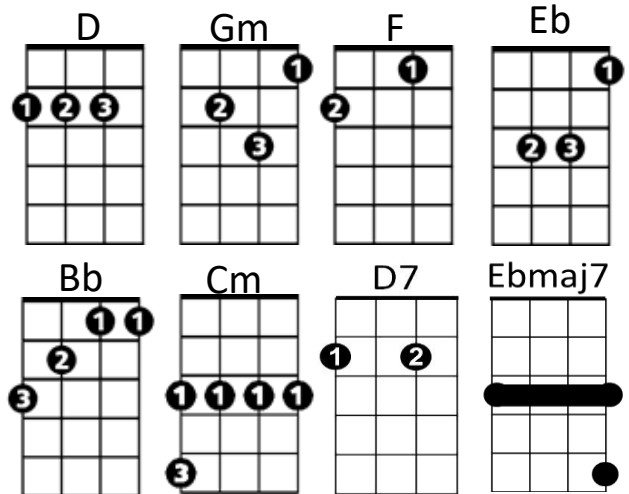

**Eb Bb D Gm**  
I've been for a walk (*I've been for a walk*)

**D**  
On a winter's day (*on a winter's day*)

**Gm F Eb**  
If I didn't tell her (*If I didn't tell her*)

**F D D7**  
I could leave today (*I could leave today*)

## California Dreaming (John Phillips / Michelle Phillips) Key G

**Intro: G Cm / Bb Ab / Bb G7**

**G7 Cm Bb Ab**  
All the leaves are brown (*all the leaves are brown*)

**Bb G**  
And the sky is gray (*and the sky is gray*)