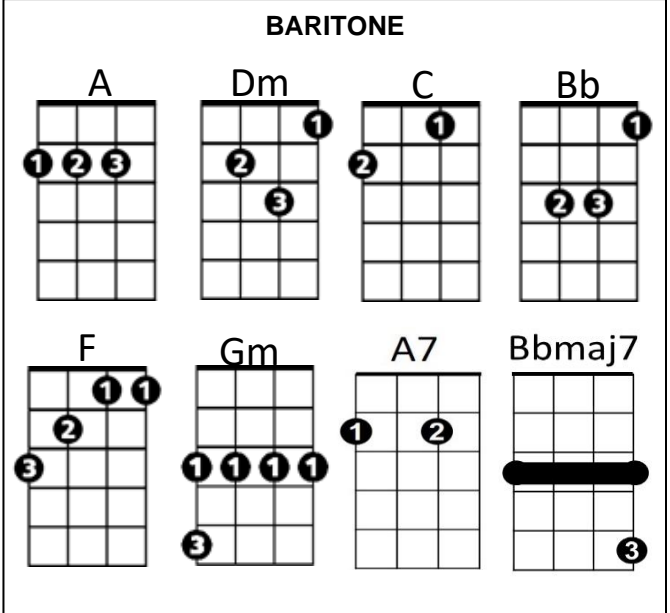

**A7**                      **Dm**                      **C**                      **Bb**  
 All the leaves are brown (*all the leaves are brown*)

**C**    **A**  
 And the sky is gray (*and the sky is gray*)

**Bb**                      **F**                      **A**    **Dm**  
 I've been for a walk (*I've been for a walk*)

**A**  
 On a winter's day (*on a winter's day*)

**Dm**                      **C**                      **Bb**  
 If I didn't tell her (*If I didn't tell her*)

**California Dreaming (John Phillips / Michelle Phillips) Key D**

**Intro: D Gm / F Eb / F D7**

**D7 Gm F Eb**  
All the leaves are brown (*all the leaves are brown*)

**F D**  
And the sky is gray (*and the sky is gray*)

## California Dreaming (John Phillips / Michelle Phillips) Key G

**Intro: G Cm / Bb Ab / Bb G7**

**G7 Cm Bb Ab**  
All the leaves are brown (*all the leaves are brown*)

**Bb G**  
And the sky is gray (*and the sky is gray*)