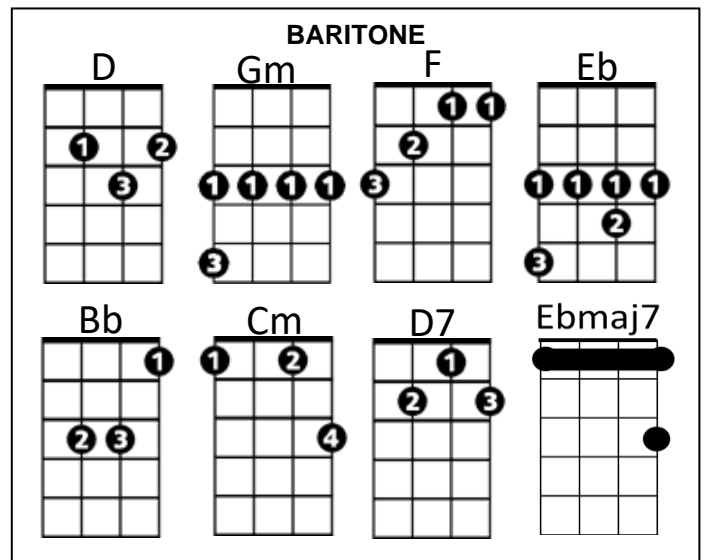

**California Dreaming (John Phillips / Michelle Phillips) Key D**

**Intro: D Gm / F Eb / F D7**

**D7 Gm F Eb**  
All the leaves are brown (*all the leaves are brown*)

**F D**  
And the sky is gray (*and the sky is gray*)

**Eb Bb D Gm**  
I've been for a walk (*I've been for a walk*)

**D**  
On a winter's day (*on a winter's day*)

**Gm F Eb**  
If I didn't tell her (*If I didn't tell her*)

**F D D7**  
I could leave today (*I could leave today*)

## California Dreaming (John Phillips / Michelle Phillips) Key G

**Intro: G Cm / Bb Ab / Bb G7**

**G7 Cm Bb Ab**  
All the leaves are brown (*all the leaves are brown*)

**Bb G**  
And the sky is gray (*and the sky is gray*)