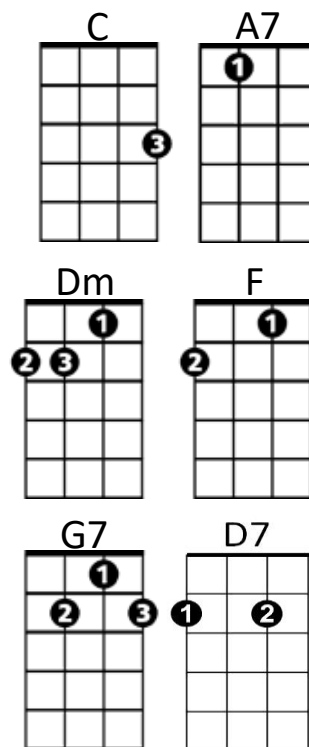

Daydream (Lovin' Spoonful)

Intro: C

C **A7**
What a day for a daydream
Dm **G7**
What a day for a daydreamin' boy
C **A7**
And I'm lost in a daydream
Dm **G7**
Dreamin' bout my bundle of joy

Chorus:

F **D7** **C** **A7**
And even if time ain't really on my side
F **D7** **C** **A7**
It's one of those days for takin' a walk outside
F **D7** **C** **A7**
I'm blowin' the day to take a walk in the sun
D7
And fall on my face on somebody's
G7
New-mowed lawn

C **A7**
I been havin' a sweet dream
Dm **G7**
I been dreamin' since I woke up today
C **A7**
It's starring me and my sweet dream
Dm **G7**
'Cause she's the one that makes me feel this way

F **D7** **C** **A7**
And even if time is passin' me by a lot
F **D7** **C**
I couldn't care less about the dues
A7
You say I've got
F **D7** **C** **A7**
Tomorrow I'll pay the dues for dropping my load
D7 **G7**
A pie in the face for bein' a sleepy bull toad

Verse melody (whistled)

F **D7** **C** **A7**
And you can be sure that if you're feelin' right
F **D7** **C** **A7**
A daydream will last 'til long into the night
F **D7**
Tomorrow at breakfast you may
C **A7**
Prick up your ears
D7 **G7**
Or you may be daydreamin' for a thousand years

C **A7**
What a day for a daydream
Dm **G7**
Custom-made for a daydreamin' boy
C **A7**
And I'm lost in a daydream
Dm **G7**
Dreamin' bout my bundle of joy

Chorus melody to fade