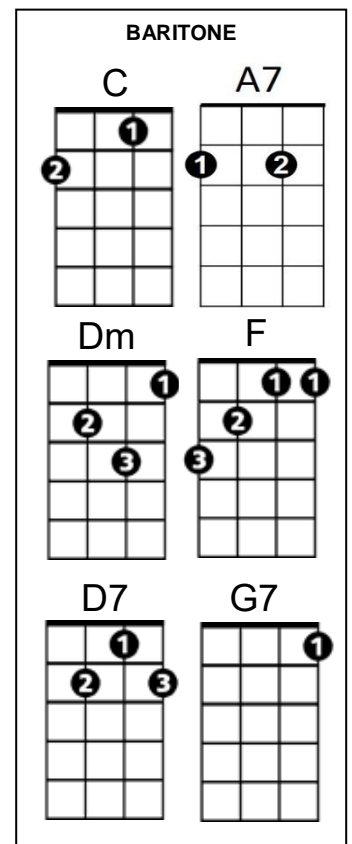

Daydream (Lovin' Spoonful)

Intro: C

C **A7**
What a day for a daydream
Dm **G7**
What a day for a daydreamin' boy
C **A7**
And I'm lost in a daydream
Dm **G7**
Dreamin' bout my bundle of joy

Chorus:

F **D7** **C** **A7**
And even if time ain't really on my side
F **D7** **C** **A7**
It's one of those days for takin' a walk outside
F **D7** **C** **A7**
I'm blowin' the day to take a walk in the sun
D7
And fall on my face on somebody's
G7
New-mowed lawn

C **A7**
I been havin' a sweet dream
Dm **G7**
I been dreamin' since I woke up today
C **A7**
It's starring me and my sweet dream
Dm **G7**
'Cause she's the one that makes me feel this way

F **D7** **C** **A7**
And even if time is passin' me by a lot
F **D7** **C**
I couldn't care less about the dues
A7
You say I've got
F **D7** **C** **A7**
Tomorrow I'll pay the dues for dropping my load
D7 **G7**
A pie in the face for bein' a sleepy bull toad

Verse melody (whistled)

F **D7** **C** **A7**
And you can be sure that if you're feelin' right
F **D7** **C** **A7**
A daydream will last 'til long into the night
F **D7**
Tomorrow at breakfast you may
C **A7**
Prick up your ears
D7 **G7**
Or you may be daydreamin' for a thousand years

C **A7**
What a day for a daydream
Dm **G7**
Custom-made for a daydreamin' boy
C **A7**
And I'm lost in a daydream
Dm **G7**
Dreamin' bout my bundle of joy

Chorus melody to fade