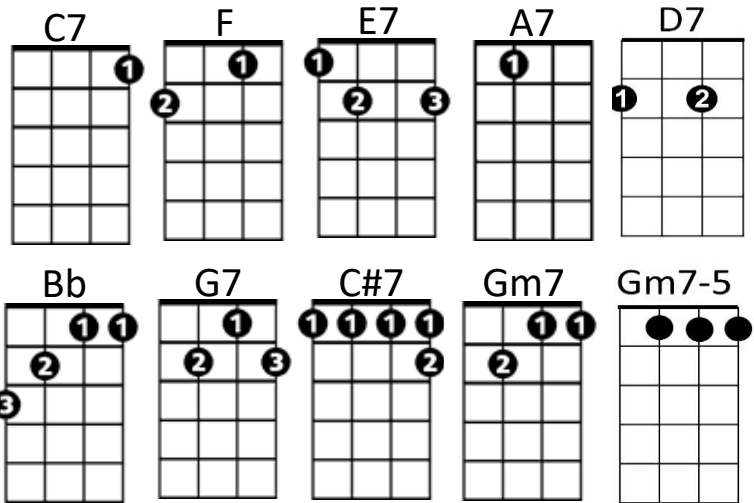

Mister Sandman (Pat Ballard)

Intro: F C Bb C / F C Bb C7

C7 **F** **E7**
Mister Sandman, bring me a dream
A7 **D7**
Make him the cutest that I've ever seen
G7 **C7**
Give him two lips like roses and clover
F **C#7** **C7**
Then tell him that his lonesome nights are over

C7 **F** **E7**
Mister Sandman, I'm so alone
A7 **D7**
Don't have nobody to call my own
Gm7 **Gm7-5**
Please turn on your magic beam
F **G7** **F** **C7**
Mister Sandman, bring me a dream

C7 **F** **E7**
Mister Sandman, bring me a dream
A7 **D7**
Make him the cutest that I've ever seen
G7 **C7**
Give him the word that I'm not a rover
F **C#7** **C7**
Then tell him that his lonesome nights are over

C7 **F** **E7**
Mister Sandman, I'm so alone
A7 **D7**
Don't have nobody to call my own
Gm7 **Gm7-5**
Please turn on your magic beam
F **G7** **F** **C7**
Mister Sandman, bring me a dream

C7 **F** **E7**
Mister Sandman, yes bring us a dream
A7 **D7**
Give him a pair of eyes with a "come-hither"
gleam
G7 **C7**
Give him a lonely heart like Pagliacci
F **C#7** **C7**
And lots of wavy hair like Liberace

C7 **F** **E7**
Mister Sandman, someone to hold
A7 **D7**
Would be so peachy before we're too old
Gm7 **Gm7-5**
Please turn on your magic beam
F **G7**
Mister Sandman, bring us,
F **G7**
Please, please, bring us,
F **G7** **F**
Mister Sandman, bring us a dream